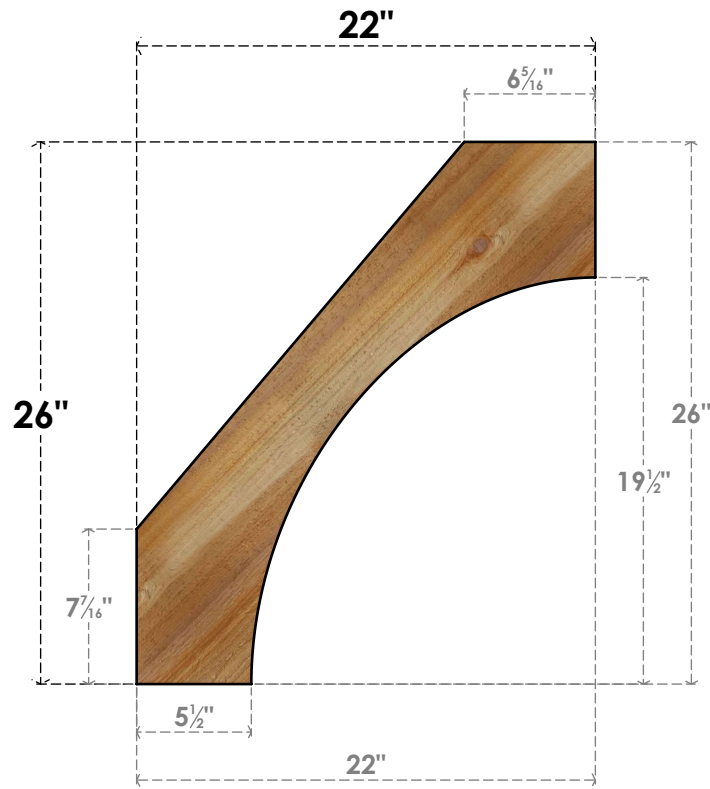

BRC06X22X26WTLOORWR

6"W X 22"D X 26"H WESTLAKE ROUGH SAWN BRACE, WESTERN RED CEDAR

SIDE

FRONT

EKENA MILLWORK
 2300 WEST MAIN ST.
 CLARKSVILLE, TX 75426
 TOLL FREE: 866-607-0453
 WWW.EKENAMILLWORK.COM

NOTES