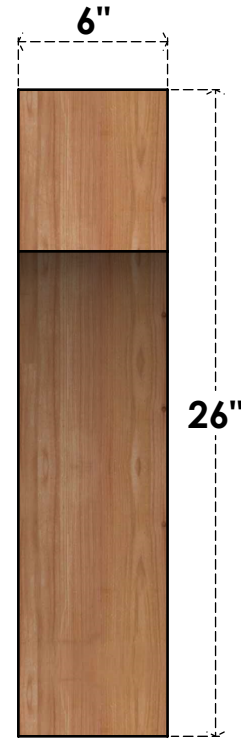

BRC06X22X26WTLOORWR

6"W X 22"D X 26"H WESTLAKE ROUGH SAWN BRACE, WESTERN RED CEDAR

SIDE

FRONT

EKENA MILLWORK
 2300 WEST MAIN ST.
 CLARKSVILLE, TX 75426
 TOLL FREE: 866-607-0453
 WWW.EKENAMILLWORK.COM

NOTES

1. INSTALLATION TO BE COMPLETED IN ACCORDANCE WITH MANUFACTURER'S SPECIFICATIONS.
2. DRAWING MAY NOT BE TO SCALE
3. THIS DRAWING IS INTENDED FOR DESIGN AND PLANNING PURPOSES ONLY.
4. ALL INFORMATION CONTAINED HEREIN WAS CURRENT AT THE TIME OF DEVELOPMENT BUT MUST BE REVIEWED AND APPROVED BY THE PRODUCT MANUFACTURER TO BE CONSIDERED ACCURATE.
5. PRODUCTS ARE NOT KILN DRIED. THIS ITEM IS UNIQUE AND WILL CONTAIN THE NATURAL VARIATIONS THAT THE WOOD SPECIES OFFERS. THIS MAY RESULT IN VARIATIONS UP TO 1/4"