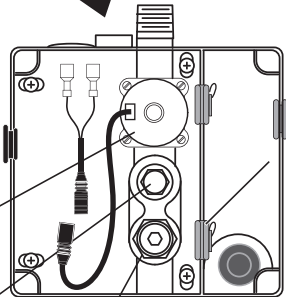

M964154-0070A
0.35 GPM AERATOR
(6055.164 6056.164)

M922993-0070A
1.5 GPM AERATOR

M922871-0070A
0.5 GPM AERATOR

M970687-0070A
SENSOR KIT (ON-OFF)

M970692-0070A
SENSOR KIT (METERING)

M950510-0070A
27" EXTENSION CABLE BEFORE JUNE 2019

M964940-0070A
CONTROL BOX ASSEMBLY
(POWER SUPPLY NOT INCLUDED AND MUST BE ORDERED SEPARATELY)

605P400.XXX
4" DECK PLATE

605P800.XXX
8" DECK PLATE

044912-0070A
MOUNTING NUT

Appropriate finish code
CHROME 002

PWRX Battery Pack 6053 - Series

M950361-0070A
PWRX BATTERY PACK

CR-P2 Lithium Battery 6055 - Series

A923654-0070A
BATTERY 6V CR-P2

M950514-0070A
BATTERY HOLDER

Plug-In AC Power Kit PK00.PAC

M950338-0070A
POWER SUPPLY

M950360-0070A
CONNECTOR LOCKING DEVICE

M950399-0070A
SINGLE AC ADAPTER

Hard-Wired AC Power Kit PK00.HAC

M950511-0070A
10' EXTENSION

M950527-0070A
POWER SUPPLY

M950360-0070A
CONNECTOR LOCKING DEVICE