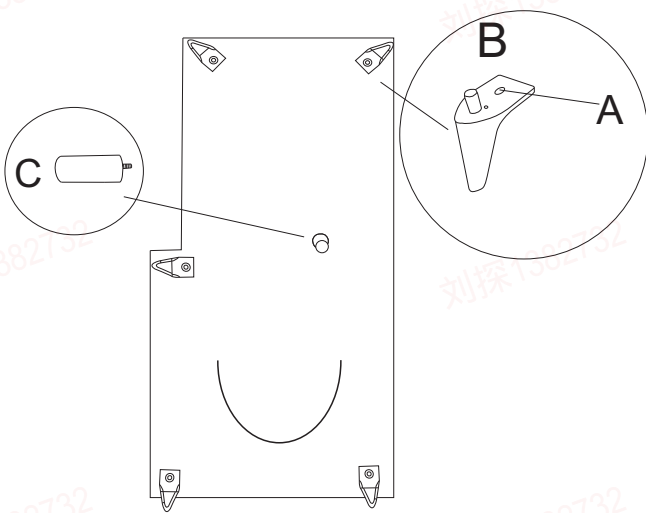

Assembly Instruction

Assembly Instruction

Finished Sofa

Parts List

A		Screw M8×40MM	2PCS
B		Metal Legs(115×60×140mm)	2PCS

Installation

C50313M
AL1,5-E

Assembly Instruction

Finished Sofa

Parts List

A		Screw M8×40MM	3PCS
B		Metal Legs(115×60×140mm)	3PCS
C		Black Legs	2PCS

Installation

C50313M
F-C

Assembly Instruction

Finished Sofa

Parts List

A		Screw M8×40MM	5PCS
B		Metal Legs(115×60×140mm)	5PCS
C		Black Legs	1PCS

Installation

C50313M
TR1,5