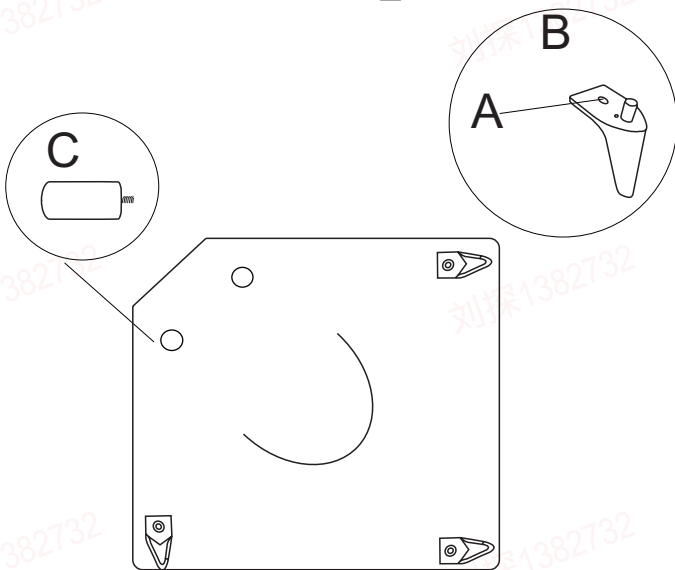

Assembly Instruction

Assembly Instruction

Finished Sofa

Parts List

A		Screw M8×40MM	2PCS
B		Metal Legs(115×60×140mm)	2PCS

Installation

C50313M
AL1,5-E

Assembly Instruction

Finished Sofa

Parts List

A		Screw M8×40MM	3PCS
B		Metal Legs(115×60×140mm)	3PCS
C		Black Legs	2PCS

Installation

C50313M
F-C

Assembly Instruction

Finished Sofa

Parts List

A		Screw M8×40MM	5PCS
B		Metal Legs(115×60×140mm)	5PCS
C		Black Legs	1PCS

Installation

C50313M
TR1,5