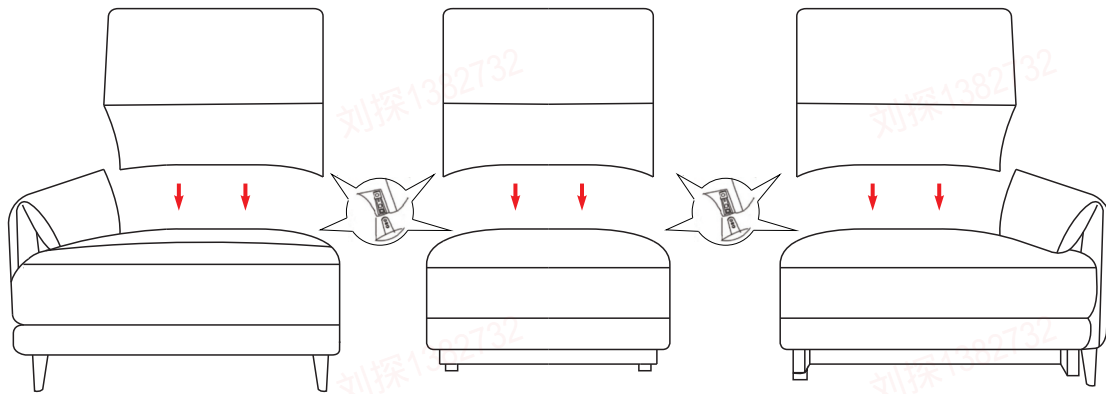

Assembly Instruction

Assembly Instruction

Finished Sofa

Parts List

A		Screw M8×40MM	2PCS
B		Metal Legs(115×60×140mm)	2PCS

Installation

C50313M
AL1,5-E

Assembly Instruction

Finished Sofa

Parts List

A		Screw M8×40MM	3PCS
B		Metal Legs(115×60×140mm)	3PCS
C		Black Legs	2PCS

Installation

C50313M
F-C

Assembly Instruction

Finished Sofa

Parts List

A		Screw M8×40MM	5PCS
B		Metal Legs(115×60×140mm)	5PCS
C		Black Legs	1PCS

Installation

C50313M
TR1,5