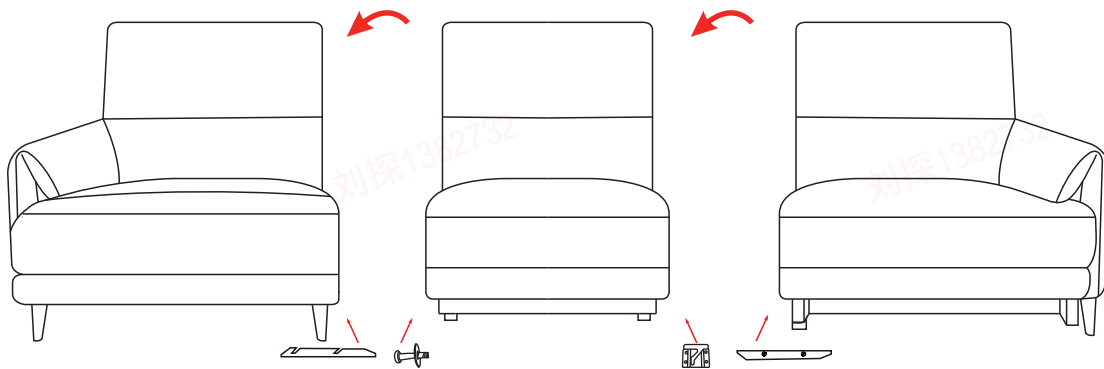

Assembly Instruction

Assembly Instruction

Finished Sofa

Parts List

A		Screw M8×40MM	2PCS
B		Metal Legs(115×60×140mm)	2PCS

Installation

C50313M
AL1,5-E

Assembly Instruction

Finished Sofa

Parts List

A		Screw M8×40MM	3PCS
B		Metal Legs(115×60×140mm)	3PCS
C		Black Legs	2PCS

Installation

C50313M
F-C

Assembly Instruction

Finished Sofa

Parts List

A		Screw M8×40MM	5PCS
B		Metal Legs(115×60×140mm)	5PCS
C		Black Legs	1PCS

Installation

C50313M
TR1,5