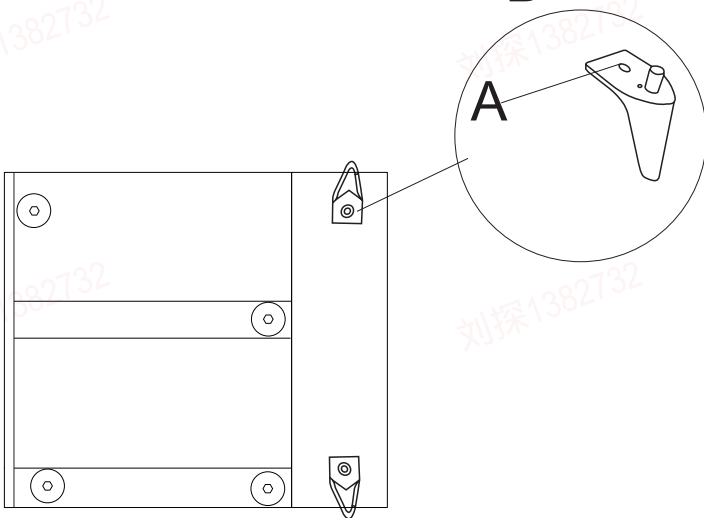

Assembly Instruction

Assembly Instruction

Finished Sofa

Parts List

A		Screw M8×40MM	2PCS
B		Metal Legs(115×60×140mm)	2PCS

Installation

C50313M
AL1,5-E

Assembly Instruction

Finished Sofa

Parts List

A		Screw M8×40MM	3PCS
B		Metal Legs(115×60×140mm)	3PCS
C		Black Legs	2PCS

Installation

C50313M
F-C

Assembly Instruction

Finished Sofa

Parts List

A		Screw M8×40MM	5PCS
B		Metal Legs(115×60×140mm)	5PCS
C		Black Legs	1PCS

Installation

C50313M
TR1,5