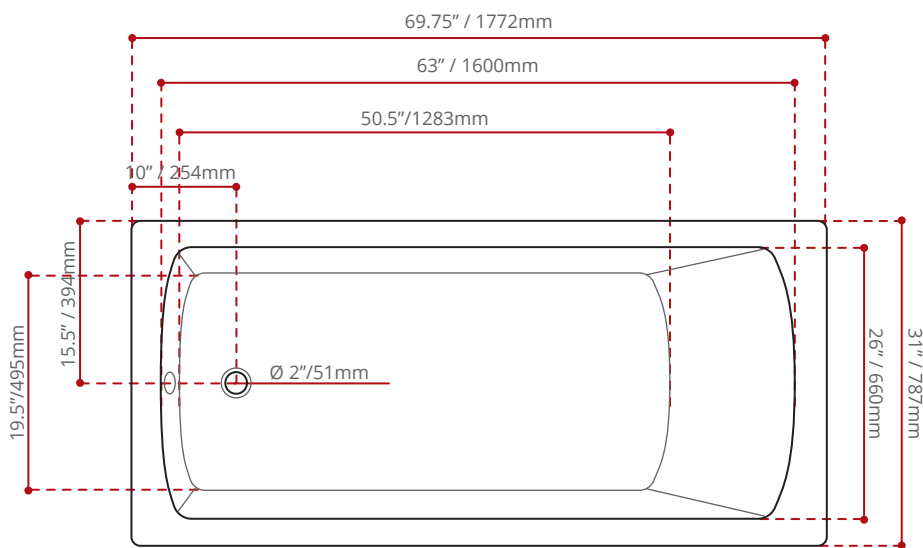

DESCRIPTION:

- Classic Style.
- High gloss / Crack-resistant acrylic.
- Made in Canada.
- Complies with CSA & IAPMO standards.

AVAILABLE OPTIONS:

- Biscuit & black Colour. ○ ●
- Textured Bottom

JETTING OPTIONS:

WATER DEPTH

13.5" / 343mm

CAPACITY

73.86 gal.
279.62 litres of water

SHIPPING DIMENSIONS

74 x 34 x 24" / 1880 x 864 x 610mm

NET WEIGHT

33.56 kg / 74 lbs

GROSS WEIGHT

40.36 kg / 89lbs

Measurements may vary ± 5mm
- Diagram NOT to scale -