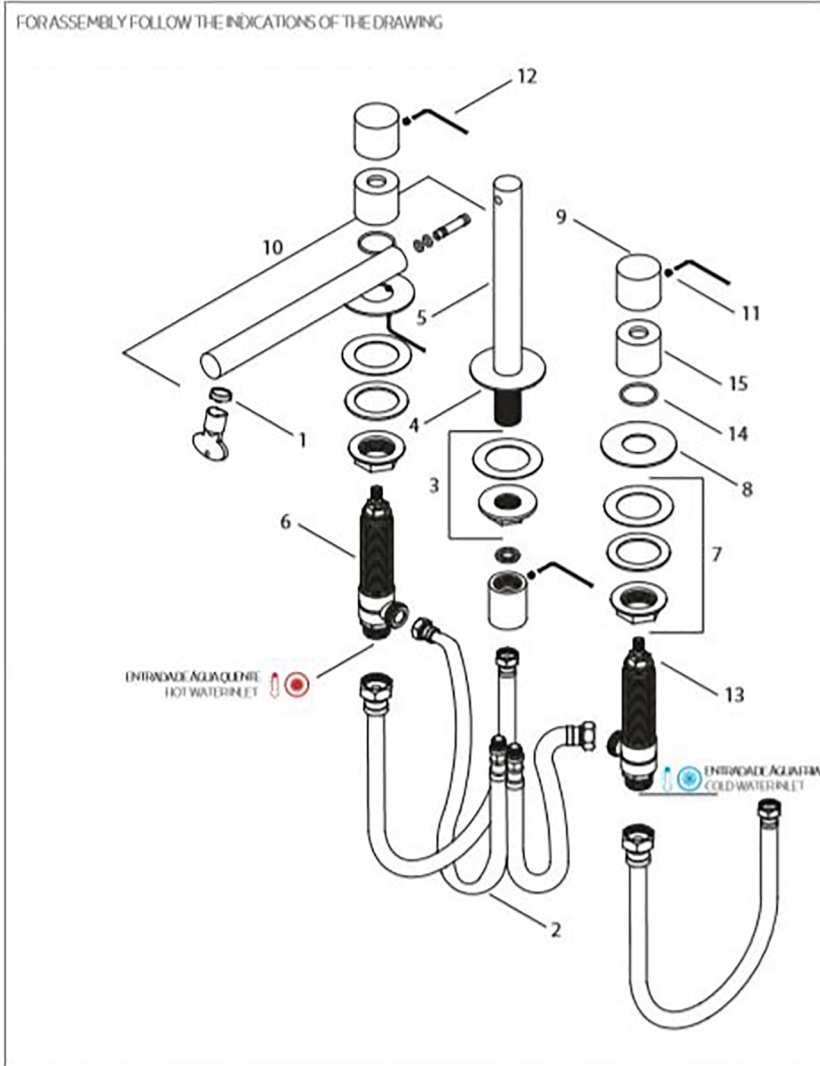

Features

- Modern Deck-Mounted Bathroom Faucet with 2-Handles
- Adjustable Handles Allow for Custom Layout
- Brushed Stainless Steel Finish (AISI 304)
- Requires 3-Hole Installation
- Includes Ceramic Disc Cartridge
- Flow Rate: 1.5 GPM
- Spout Reach: 8.2"

Product Specs Sheets

Collection
Lapa

Model |
Lapa T7.12.3F

Dimensions Metric
1 inch = 2.54 cm
1 inch = 25.4 mm

WS®
BATH
COLLECTIONS

1051 Lea Drive - Collegeville, PA 19426
Tel. 215 513 9400 - Fax 610 831 0215
www.ws bathcollections.com - info@ws bathcollections.com

Product Specs Sheets / Parts Diagram

Note: Item Fully Assembled

TECHNICAL DATA

Nº	REFERENCE	DESCRIPTION
01	___	AERATOR
02	___	FLEXIBLE CONNECTION
03	___	SPOUT FIXING KIT
04	___	SPOUT PLATE
05	___	SPOUT BODY
06	___	HOT WATER BASIN VALVE
07	___	HANDLE FIXING KIT
08	___	HANDLE PLATE
09	___	HANDLE
10	___	SPOUT SET
11	___	UMBRAK SCREW
12	___	UMBRAK KEY
13	___	COLD WATER BASIN VALVE
14	___	O-RING
15	___	HOOD

On color finishings, do not use products containing alcohol, acetone and other solvents.

Collection
Lapa

Model |
Lapa T7.12.3F

Dimensions Metric

1 inch = 2.54 cm
1 inch = 25.4 mm

WS®
BATH
COLLECTIONS

1051 Lea Drive - Collegeville, PA 19426
Tel. 215 513 9400 - Fax 610 831 0215