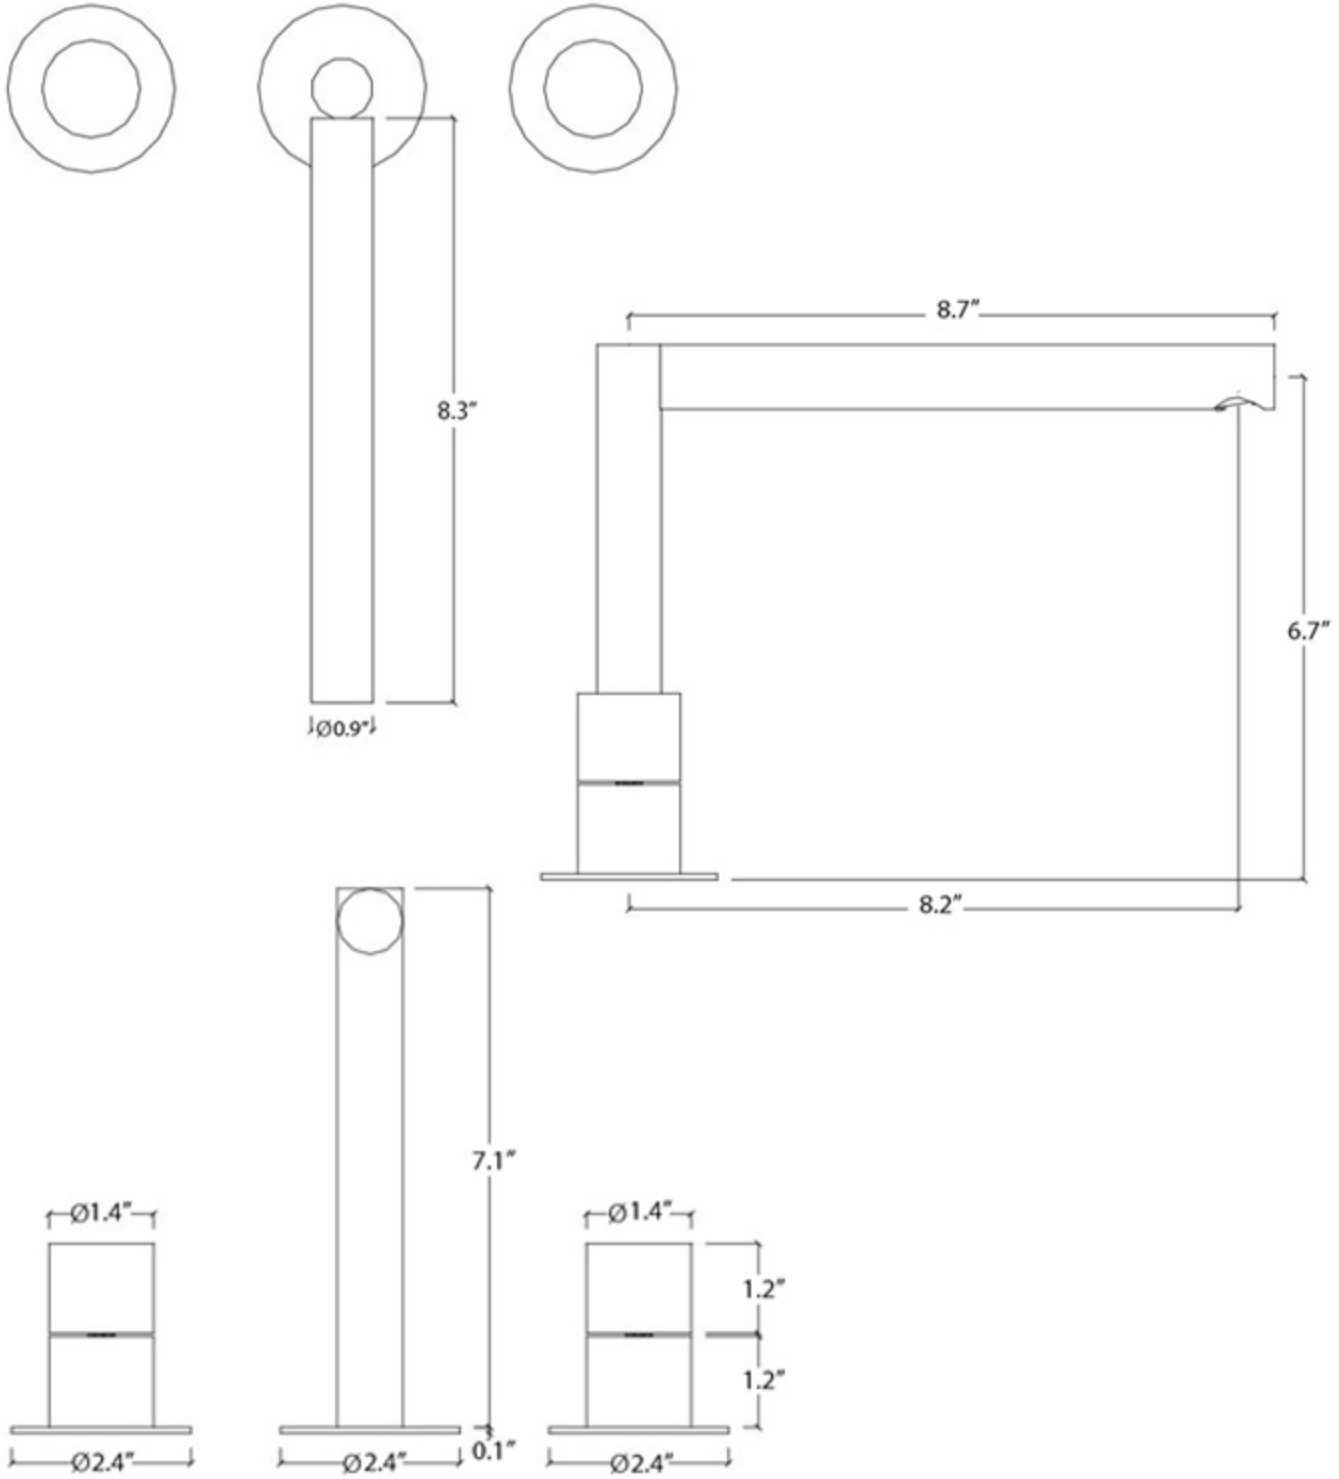

Features

- Modern Deck-Mounted Bathroom Faucet with 2-Handles
- Adjustable Handles Allow for Custom Layout
- Brushed Stainless Steel Finish (AISI 304)
- Requires 3-Hole Installation
- Includes Ceramic Disc Cartridge
- Flow Rate: 1.5 GPM
- Spout Reach: 8.2"

Lapa T7.12.3F

Finishes

 Brushed Stainless Steel

<p>Collection Lapa</p>	<p>Model Lapa T7.12.3F</p>	<p>Dimensions Metric <i>1 inch = 2.54 cm</i> <i>1 inch = 25.4 mm</i></p>	 <p>1051 Lea Drive - Collegeville, PA 19426 Tel. 215 513 9400 - Fax 610 831 0215 www.ws bathcollections.com - info@ws bathcollections.com</p>
-----------------------------------	---	--	---

Product Specs Sheets

Collection
Lapa

Model |
Lapa T7.12.3F

Dimensions Metric
1 inch = 2.54 cm
1 inch = 25.4 mm

WS®
BATH
COLLECTIONS

1051 Lea Drive - Collegeville, PA 19426
Tel. 215 513 9400 - Fax 610 831 0215
www.ws bathcollections.com - info@ws bathcollections.com

Product Specs Sheets / Parts Diagram

Note: Item Fully Assembled

TECHNICAL DATA

Nº	REFERENCE	DESCRIPTION
01	___	AERATOR
02	___	FLEXIBLE CONNECTION
03	___	SPOUT FIXING KIT
04	___	SPOUT PLATE
05	___	SPOUT BODY
06	___	HOT WATER BASIN VALVE
07	___	HANDLE FIXING KIT
08	___	HANDLE PLATE
09	___	HANDLE
10	___	SPOUT SET
11	___	UMBRAK SCREW
12	___	UMBRAK KEY
13	___	COLD WATER BASIN VALVE
14	___	O-RING
15	___	HOOD