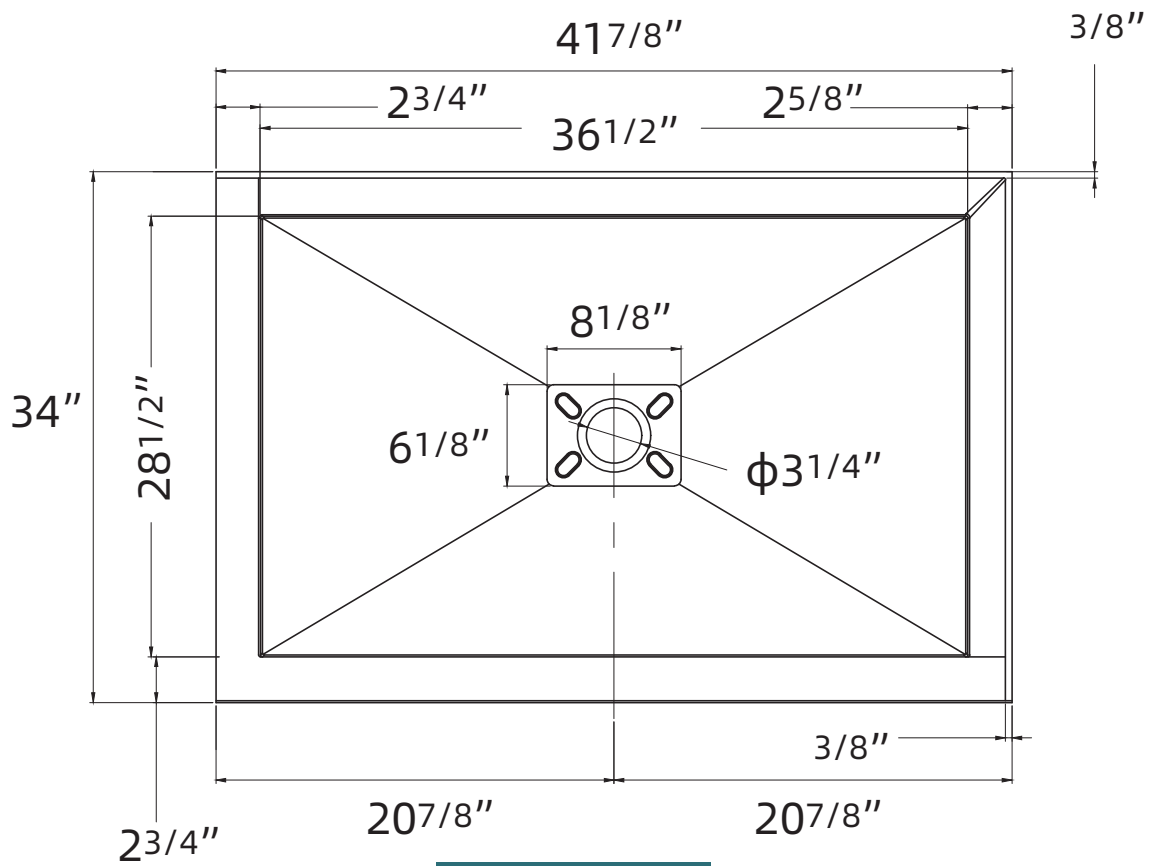

ZEAFIVE[®]

PRODUCT
INSTRUCTION
VIDEO

SIZE DETAILS

ACRYLIC SHOWER BASE

PRODUCT SIZE: 42"

All dimensions are nominal,
minor variations may occur.

Top View

Front View

Cap