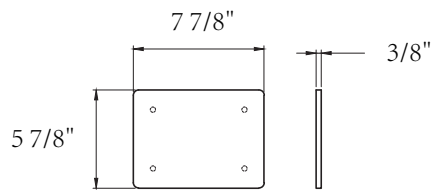

ZEAFIVE[®]

PRODUCT
INSTRUCTION
VIDEO

SIZE DETAILS

ACRYLIC SHOWER BASE

PRODUCT SIZE: 42"

All dimensions are nominal,
minor variations may occur.

Top View

Front View