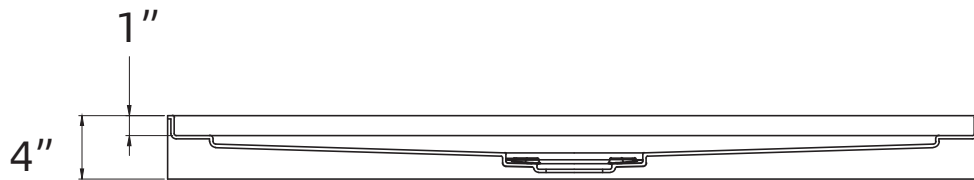

ZEAFIVE[®]

PRODUCT
INSTRUCTION
VIDEO

SIZE DETAILS

ACRYLIC SHOWER BASE

PRODUCT SIZE: 42"

All dimensions are nominal,
minor variations may occur.

Top View

Front View

Cap