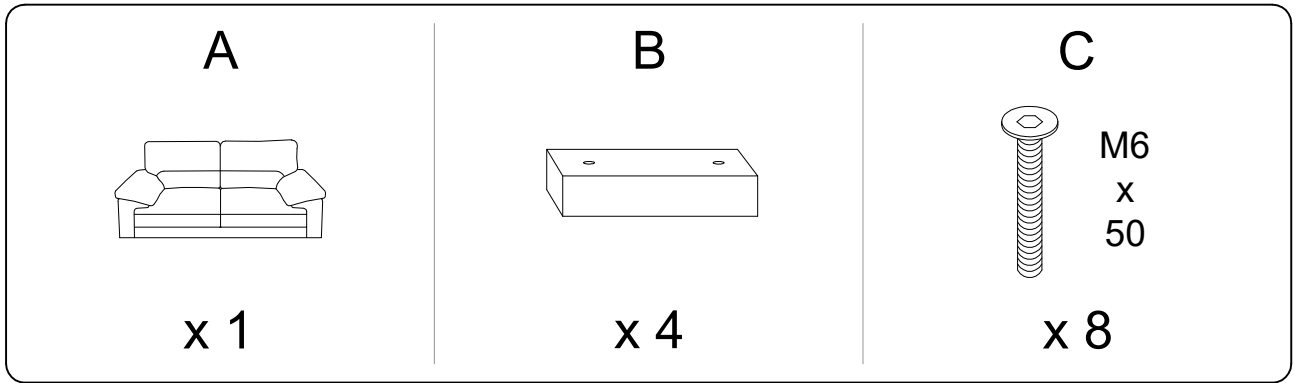

An icon showing an L-shaped metal bracket inside a circle, and a power drill with a diagonal line through it, indicating that a drill should not be used.	A warning triangle containing an exclamation mark.	A clock face icon.
		<b>15'</b>
An icon showing a rectangular foam pad on a textured surface inside a circle, and a screwdriver with a diagonal line through it, indicating that a screwdriver should not be used.	A warning triangle containing an exclamation mark.	A simple icon of a person.
		<b>2</b>

1

<p>A</p>  <p>x 1</p>	<p>B</p>  <p>x 4</p>	<p>C</p>  <p>M6 x 50 x 8</p>
---	---	---