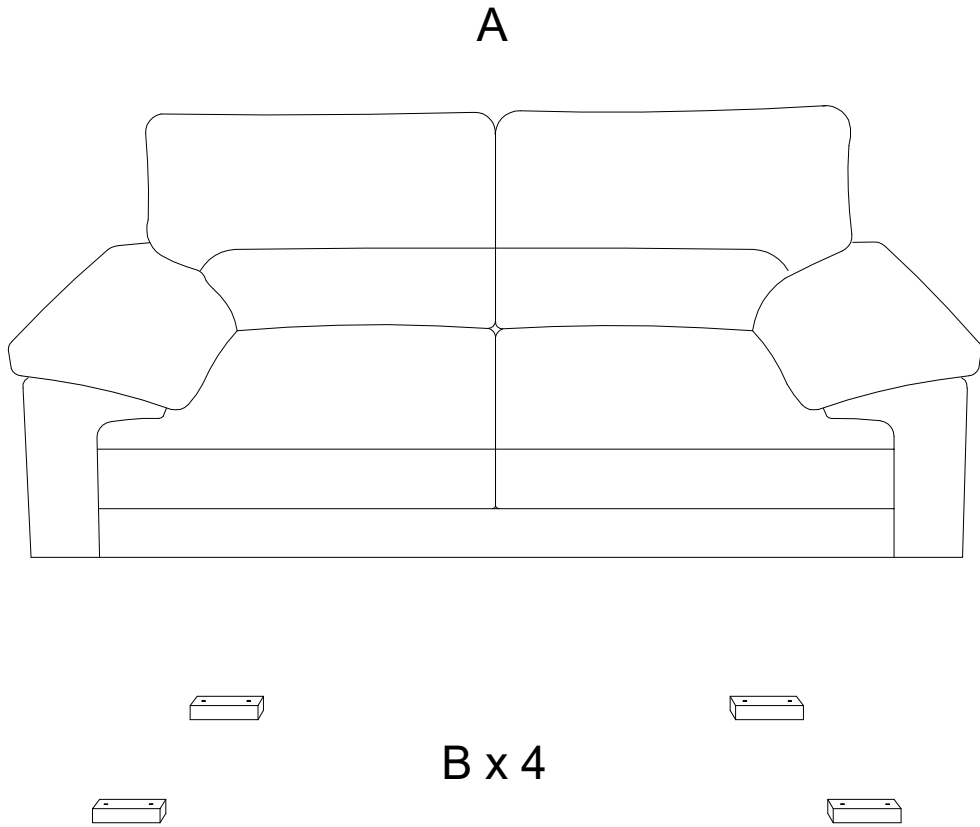

An icon showing an L-shaped metal bracket inside a circle, and a power drill with a diagonal line through it, indicating that a drill should not be used.	A warning triangle containing an exclamation mark.	A clock face icon.
		<b>15'</b>
An icon showing a rectangular foam pad on a textured surface inside a circle, and a screwdriver with a diagonal line through it, indicating that a screwdriver should not be used.	A warning triangle containing an exclamation mark.	A simple icon of a person.
		<b>2</b>

1

<p>A</p>  <p>x 1</p>	<p>B</p>  <p>x 4</p>	<p>C</p>  <p>M6 x 50 x 8</p>
---	---	---