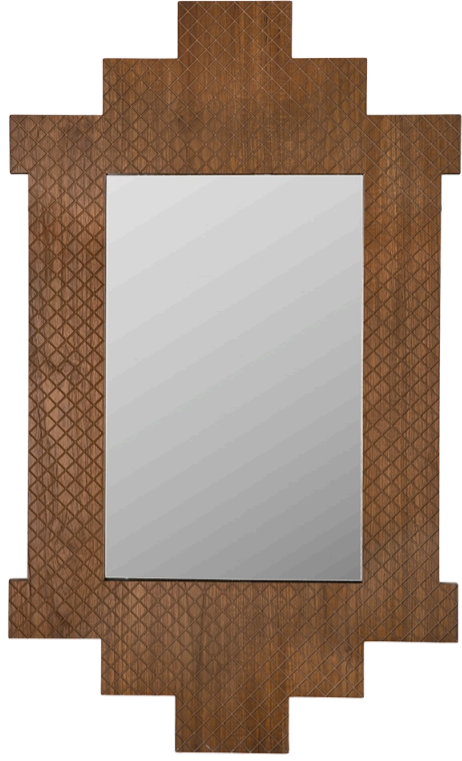

NOIR

Ludwig Mirror, Teak

SKU: EG-29T

Dimensions

28.5W x 1D x 47H

Weight (lbs)

20

Material

Teak and Mirror

Finish

Clear Coat Flat

Wood Thickness: .75

info@noirfurniturela.com