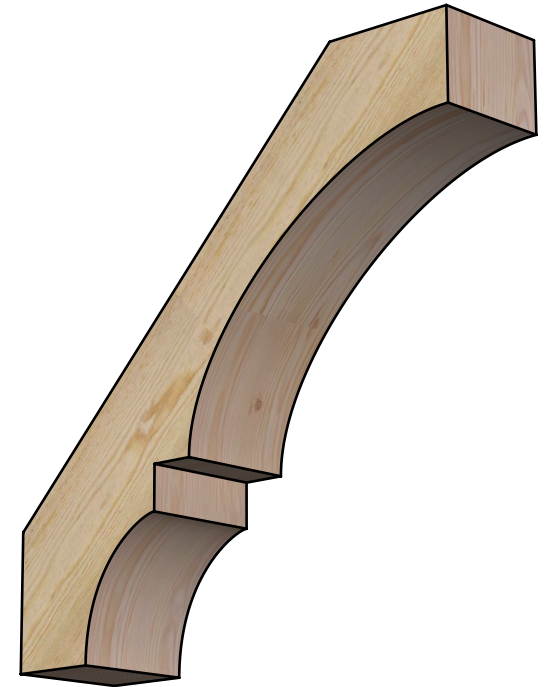

BRC06X26X26BOA00RDF

6"W X 26"D X 26"H BALBOA ROUGH SAWN BRACE, DOUGLAS FIR

SIDE

FRONT

EKENA MILLWORK
 2300 WEST MAIN ST.
 CLARKSVILLE, TX 75426
 TOLL FREE: 866-607-0453
 WWW.EKENAMILLWORK.COM

NOTES

1. INSTALLATION TO BE COMPLETED IN ACCORDANCE WITH MANUFACTURER'S SPECIFICATIONS.
2. DRAWING MAY NOT BE TO SCALE
3. THIS DRAWING IS INTENDED FOR DESIGN AND PLANNING PURPOSES ONLY.
4. ALL INFORMATION CONTAINED HEREIN WAS CURRENT AT THE TIME OF DEVELOPMENT BUT MUST BE REVIEWED AND APPROVED BY THE PRODUCT MANUFACTURER TO BE CONSIDERED ACCURATE.
5. PRODUCTS ARE NOT KILN DRIED. THIS ITEM IS UNIQUE AND WILL CONTAIN THE NATURAL VARIATIONS THAT THE WOOD SPECIES OFFERS. THIS MAY RESULT IN VARIATIONS UP TO 1/4"