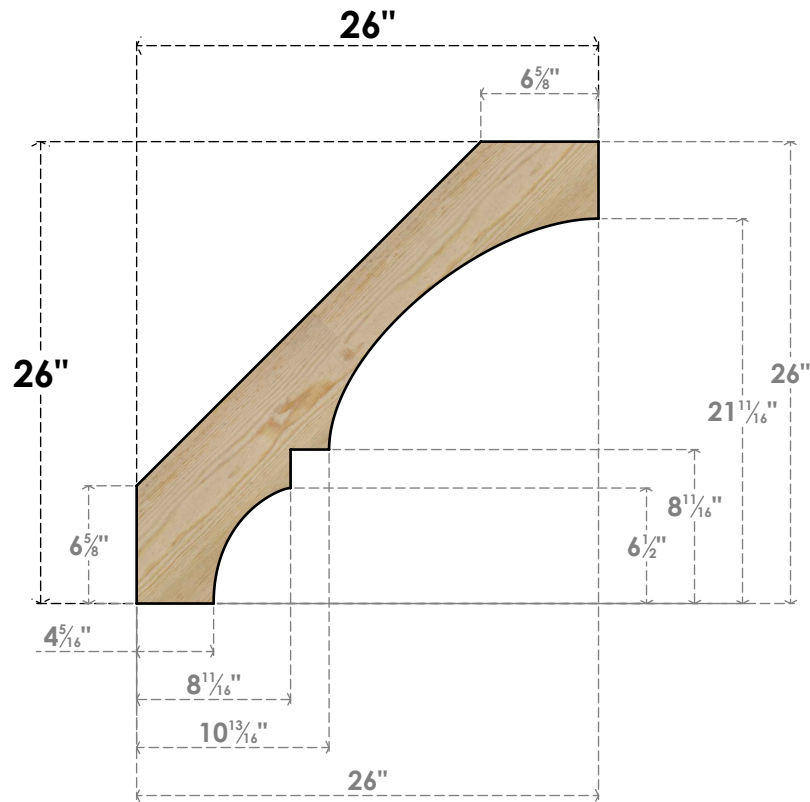

BRC06X26X26BOA00RDF

6"W X 26"D X 26"H BALBOA ROUGH SAWN BRACE, DOUGLAS FIR

SIDE

FRONT

EKENA MILLWORK
 2300 WEST MAIN ST.
 CLARKSVILLE, TX 75426
 TOLL FREE: 866-607-0453
 WWW.EKENAMILLWORK.COM

NOTES

1. INSTALLATION TO BE COMPLETED IN ACCORDANCE WITH MANUFACTURER'S SPECIFICATIONS.
2. DRAWING MAY NOT BE TO SCALE
3. THIS DRAWING IS INTENDED FOR DESIGN AND PLANNING PURPOSES ONLY.
4. ALL INFORMATION CONTAINED HEREIN WAS CURRENT AT THE TIME OF DEVELOPMENT BUT MUST BE REVIEWED AND APPROVED BY THE PRODUCT MANUFACTURER TO BE CONSIDERED ACCURATE.
5. PRODUCTS ARE NOT KILN DRIED. THIS ITEM IS UNIQUE AND WILL CONTAIN THE NATURAL VARIATIONS THAT THE WOOD SPECIES OFFERS. THIS MAY RESULT IN VARIATIONS UP TO 1/4"