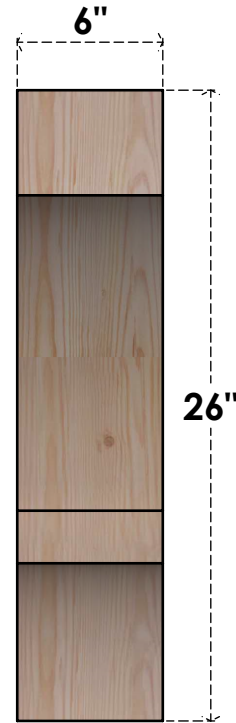

BRC06X26X26BOA00RDF

6"W X 26"D X 26"H BALBOA ROUGH SAWN BRACE, DOUGLAS FIR

SIDE

FRONT

EKENA MILLWORK
 2300 WEST MAIN ST.
 CLARKSVILLE, TX 75426
 TOLL FREE: 866-607-0453
 WWW.EKENAMILLWORK.COM

NOTES

1. INSTALLATION TO BE COMPLETED IN ACCORDANCE WITH MANUFACTURER'S SPECIFICATIONS.
2. DRAWING MAY NOT BE TO SCALE
3. THIS DRAWING IS INTENDED FOR DESIGN AND PLANNING PURPOSES ONLY.
4. ALL INFORMATION CONTAINED HEREIN WAS CURRENT AT THE TIME OF DEVELOPMENT BUT MUST BE REVIEWED AND APPROVED BY THE PRODUCT MANUFACTURER TO BE CONSIDERED ACCURATE.
5. PRODUCTS ARE NOT KILN DRIED. THIS ITEM IS UNIQUE AND WILL CONTAIN THE NATURAL VARIATIONS THAT THE WOOD SPECIES OFFERS. THIS MAY RESULT IN VARIATIONS UP TO 1/4"