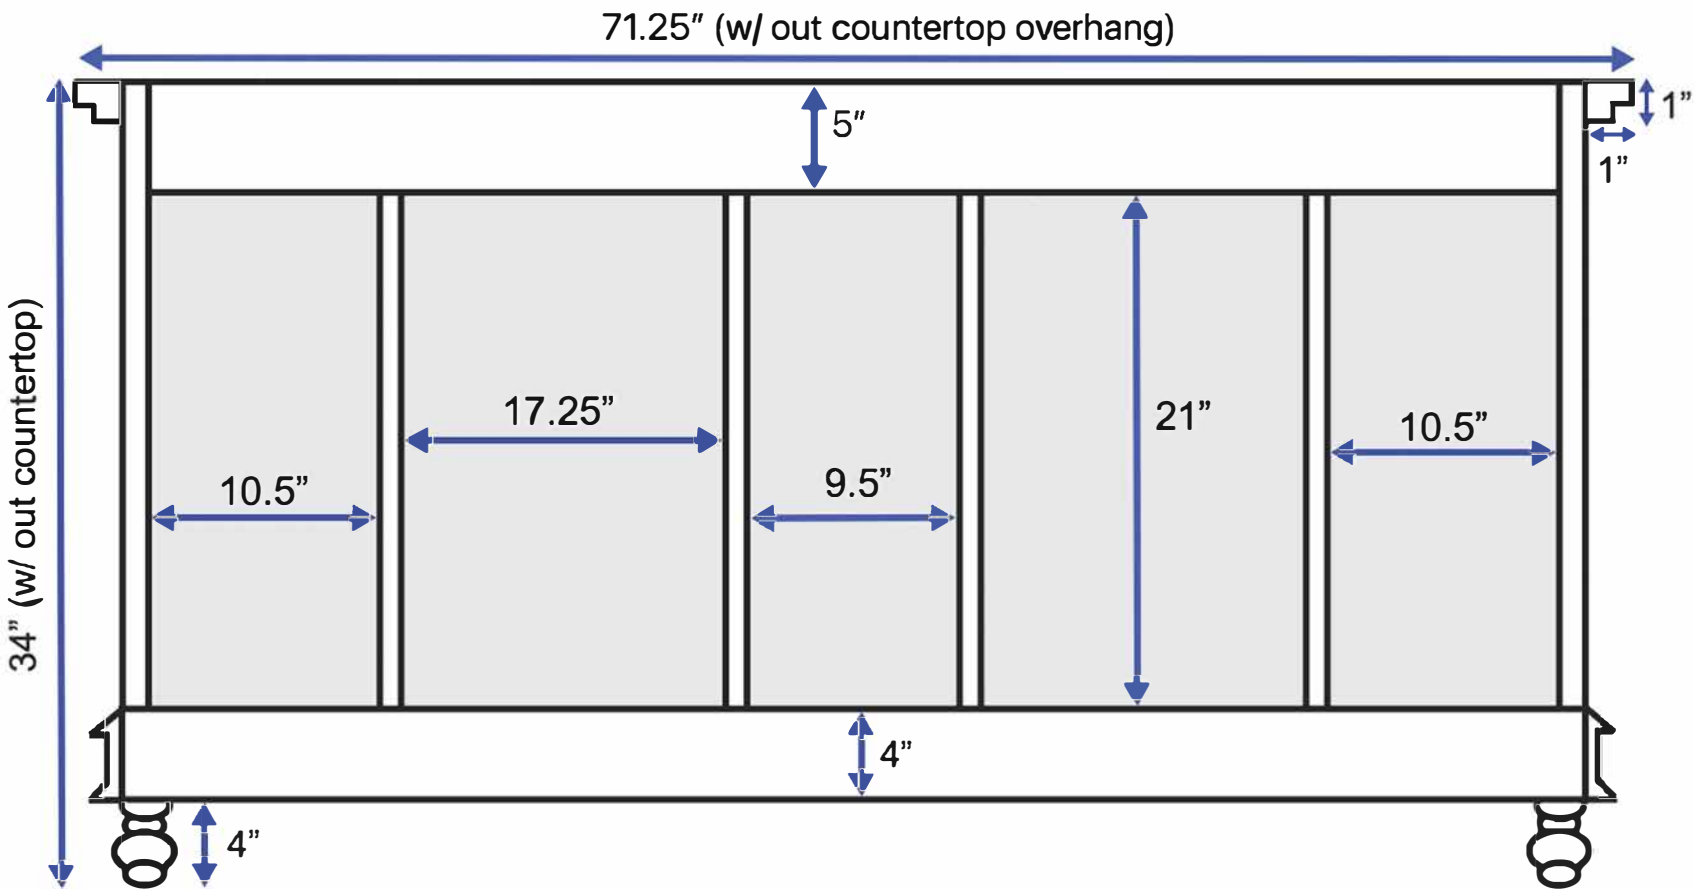

# 72-inch Double Vanity (Back View)

All measurements are approximate and rounded to the nearest quarter-inch.  
Please allow for a slight margin of error.