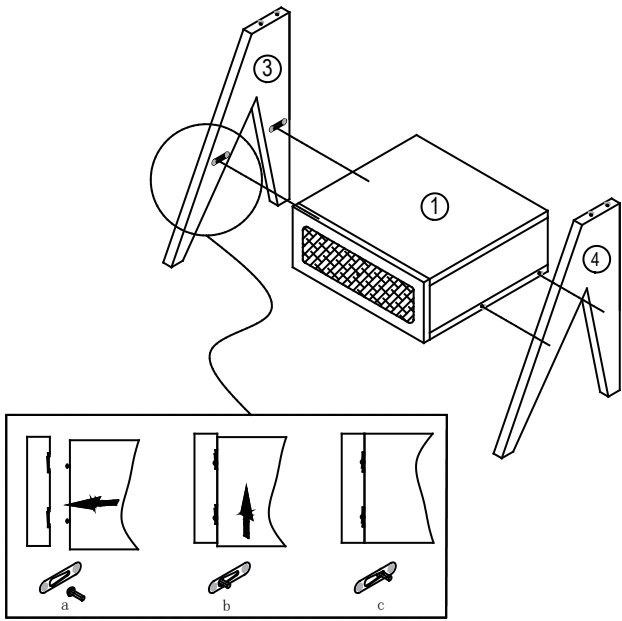

G046 MINA RATTAN BEDSIDE CABINET

Product Size: 450×400×493 (mm)

- ①  Body × 1 pc ①  × 1 pc
- ②  Top Panel × 1 pc ②  × 1 pc
- ③  Left Leg × 1 pc
- ④  Right Leg × 1 pc

Furnt

www.furnt.co.uk

STEP 1

STEP 2

STEP 3