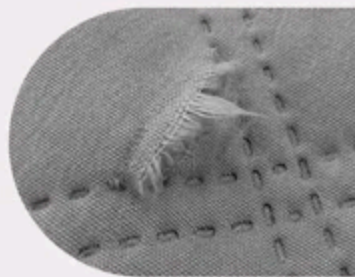

The Southshore Difference

Southshore

Durable Stitched Quilting

Traditional stitching keeps fill secure and prevents shifting.

Quilted Both Sides + Envelope Closure

Fully quilted front and back with a clean envelope finish.

Oversized for Better Coverage

Designed larger to provide fuller drape on your bed.

Our Full/ Queen oversized quilt is 98 inches wide x 98 inches long

Typical Quilts

Embossed Pattern

Adhesion used to form the pattern may weaken over time.

Front Quilted Only

Back side often left plain with no quilting.

Standard Size Coverage

Smaller sizing may leave less coverage on the bed.

Standard Queen Size is 86 inches wide x 86 inches long