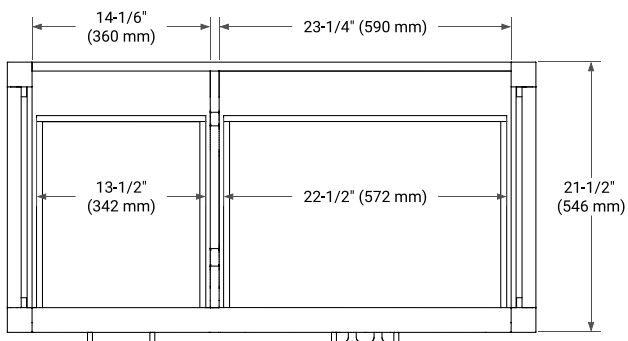

42" RIGHT OFFSET CABINET

BASE CABINET DIMENSIONS

42" W x 21.5" D x 34.5" H

FEATURES

- Solid wood frame & plywood panels
- Dovetail drawers and joints
- Soft closing doors & drawers

HARDWARE FINISHES*

Brushed Nickel   Satin Brass   Matte Black   Polished Chrome

Hardware comes preinstalled with the illustrated option. Other finishes are available on our online store if you prefer a different one.

AVAILABLE COLORS

White   Grey   Midnight Blue   Espresso   Oak

FRONT VIEW

SIDE VIEW

PLAN VIEW