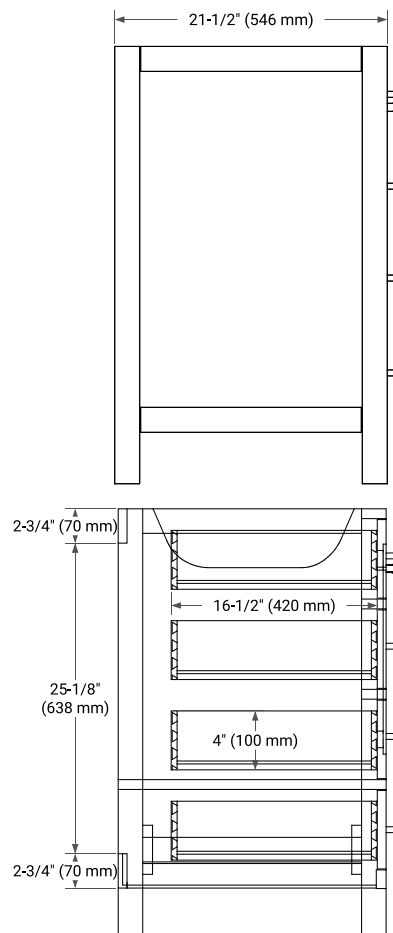

# 42" RIGHT OFFSET CABINET

## BASE CABINET DIMENSIONS

42" W x 21.5" D x 34.5" H

## SIDE VIEW

## OVERALL DIMENSIONS

42.25" W x 22" D x 1.5" H