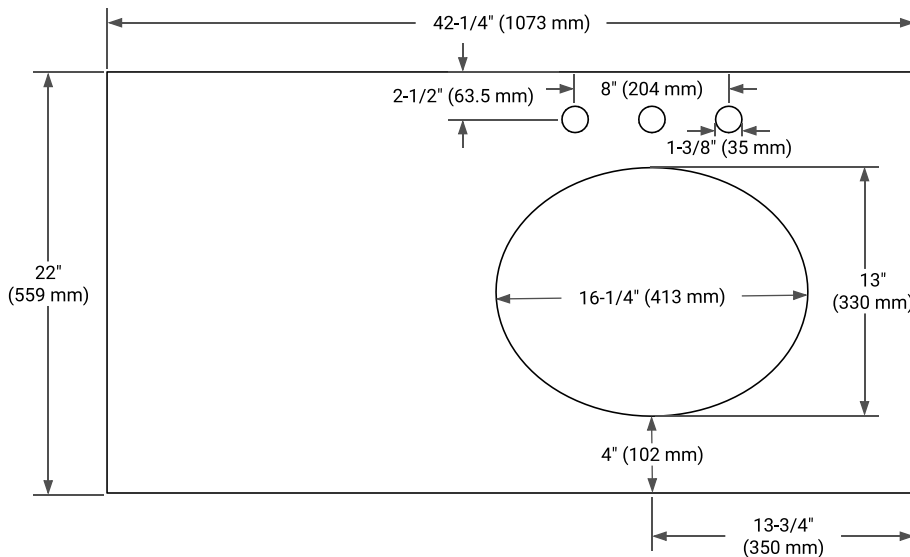

42" RIGHT OVAL SINK COUNTERTOP WITH 1.5 IN. THICKNESS

OVERALL DIMENSIONS

42.25" W x 22" D x 1.5" H

COUNTERTOP OPTIONS

FEATURES

- Solid countertop with mitered edges & seams
- Undermount white oval sink
- Pre-drilled for 8" widespread faucet

INCLUDED

- Countertop
- Matching Backsplash
- Oval Sink

COUNTERTOP PLAN VIEW