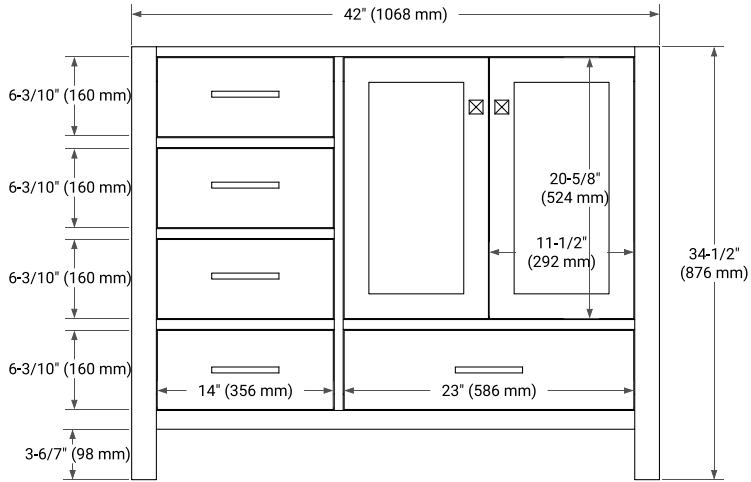

42" RIGHT OFFSET CABINET

BASE CABINET DIMENSIONS

42" W x 21.5" D x 34.5" H

FEATURES

- Solid wood frame & plywood panels
- Dovetail drawers and joints
- Soft closing doors & drawers

HARDWARE FINISHES*

Brushed Nickel   Satin Brass   Matte Black   Polished Chrome

Hardware comes preinstalled with the illustrated option. Other finishes are available on our online store if you prefer a different one.

AVAILABLE COLORS

White   Grey   Midnight Blue   Espresso   Oak

FRONT VIEW

SIDE VIEW

PLAN VIEW