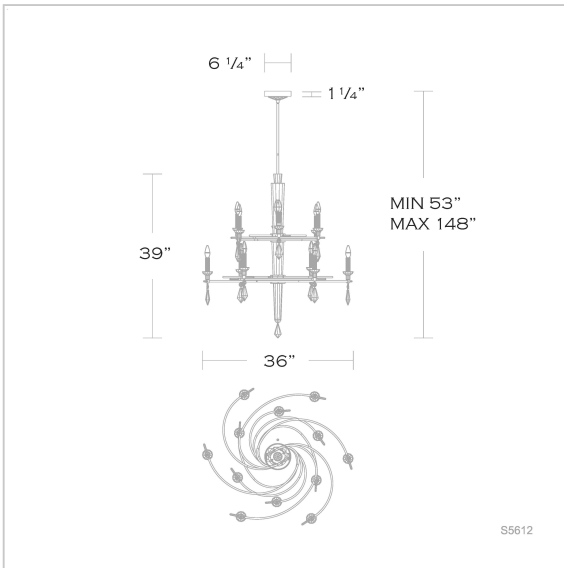

LINE DRAWING

SPECIFICATIONS

Light Source Standards

Incandescent
UL/cUL, Title 24

Model	Finish	Crystal	Size	Voltage	Height	Width	Length	Weight
S5612	- 709/18 - 710/18	R	"	120V	39"	36"	36"	0lbs

Example: S5612-710/18R

Tempest

schonbek.com
Phone (800) 836.1892 | Fax: (518) 563.4228

Headquarters/Eastern Distribution Center
61 Industrial Blvd, Plattsburgh, NY 12901