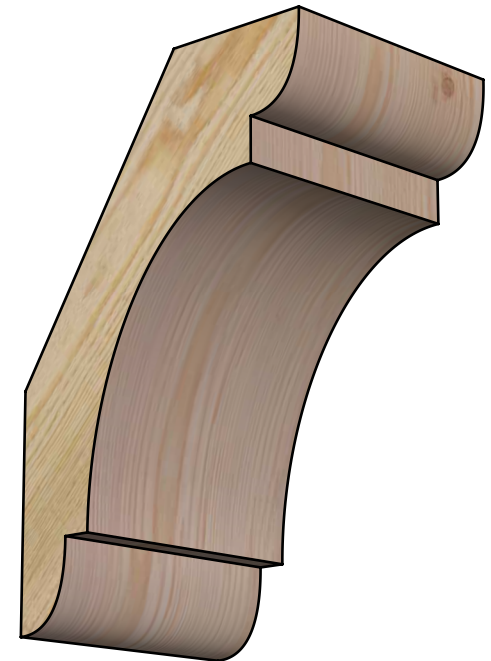

BRC06X08X12OLY00RDF

6"W X 8"D X 12"H OLYMPIC ROUGH SAWN BRACE, DOUGLAS FIR

SIDE

FRONT

EKENA MILLWORK
 2300 WEST MAIN ST.
 CLARKSVILLE, TX 75426
 TOLL FREE: 866-607-0453
 WWW.EKENAMILLWORK.COM

NOTES

1. INSTALLATION TO BE COMPLETED IN ACCORDANCE WITH MANUFACTURER'S SPECIFICATIONS.
2. DRAWING MAY NOT BE TO SCALE
3. THIS DRAWING IS INTENDED FOR DESIGN AND PLANNING PURPOSES ONLY.
4. ALL INFORMATION CONTAINED HEREIN WAS CURRENT AT THE TIME OF DEVELOPMENT BUT MUST BE REVIEWED AND APPROVED BY THE PRODUCT MANUFACTURER TO BE CONSIDERED ACCURATE.
5. PRODUCTS ARE NOT KILN DRIED. THIS ITEM IS UNIQUE AND WILL CONTAIN THE NATURAL VARIATIONS THAT THE WOOD SPECIES OFFERS. THIS MAY RESULT IN VARIATIONS UP TO 1/4"