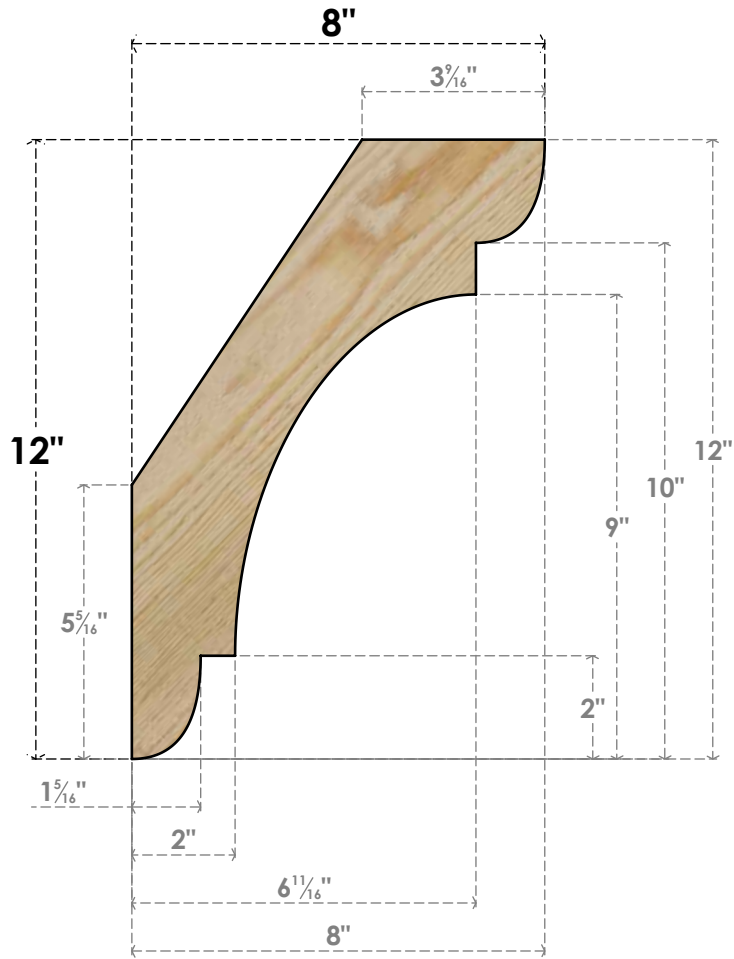

BRC06X08X12OLY00RDF

6"W X 8"D X 12"H OLYMPIC ROUGH SAWN BRACE, DOUGLAS FIR

SIDE

FRONT

EKENA MILLWORK
 2300 WEST MAIN ST.
 CLARKSVILLE, TX 75426
 TOLL FREE: 866-607-0453
 WWW.EKENAMILLWORK.COM

NOTES

1. INSTALLATION TO BE COMPLETED IN ACCORDANCE WITH MANUFACTURER'S SPECIFICATIONS.
2. DRAWING MAY NOT BE TO SCALE
3. THIS DRAWING IS INTENDED FOR DESIGN AND PLANNING PURPOSES ONLY.
4. ALL INFORMATION CONTAINED HEREIN WAS CURRENT AT THE TIME OF DEVELOPMENT BUT MUST BE REVIEWED AND APPROVED BY THE PRODUCT MANUFACTURER TO BE CONSIDERED ACCURATE.
5. PRODUCTS ARE NOT KILN DRIED. THIS ITEM IS UNIQUE AND WILL CONTAIN THE NATURAL VARIATIONS THAT THE WOOD SPECIES OFFERS. THIS MAY RESULT IN VARIATIONS UP TO 1/4"