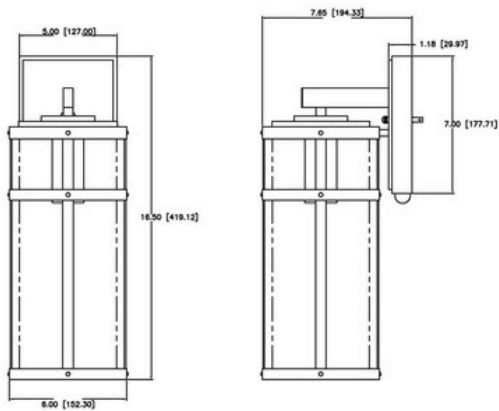

Fixture Attributes

Category: Outdoor Wall Sconce

Finish: Matte Black

Body: Steel+Aluminum

Shade Finish: Clear Seeded

Overall Size: 6"x7.65"x16.5"

Rod/Chain Length: N/A

Max. Height from Ceiling: N/A

Min. Height from Ceiling: N/A

Weight of fixture: 4.85 LBS

Certifications/Qualifications: UL / cUL

Smart SkyPlug Compatible: N/A

Available
Finishes

Matte Black

Light Source

Lamp Not Included

Lamp Type: T10

Incandescent or LED

Number of bulbs: 1

Max Wattage/Range: 60W

Voltage: 120

Socket Type: E26 MED BASE

Mounting / Installations

Lead Wire Length: 6"

Wire Type: 1015 105°C

Location Rating: Wet

Luminaire Support: Max. 50 lbs