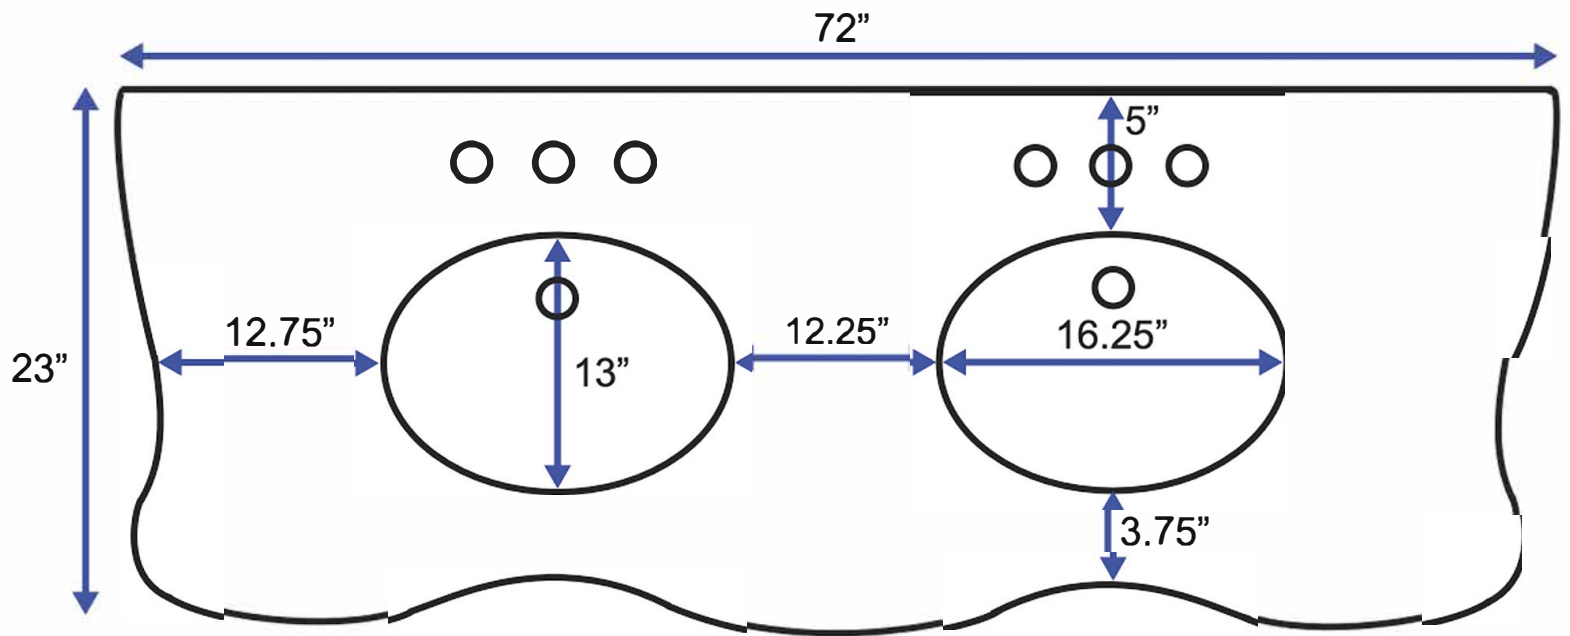

Katherine 72-inch Double Vanity (Top View)

All measurements are approximate and rounded to the nearest quarter inch.
Please allow for a slight margin of error.