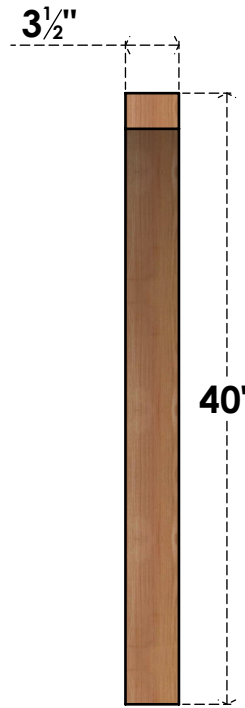

BRC04X28X40THR00SWR

3 1/2"W X 28"D X 40"H THORTON SMOOTH BRACE, WESTERN RED CEDAR

SIDE

FRONT

EKENA MILLWORK
 2300 WEST MAIN ST.
 CLARKSVILLE, TX 75426
 TOLL FREE: 866-607-0453
 WWW.EKENAMILLWORK.COM

NOTES

1. INSTALLATION TO BE COMPLETED IN ACCORDANCE WITH MANUFACTURER'S SPECIFICATIONS.
2. DRAWING MAY NOT BE TO SCALE
3. THIS DRAWING IS INTENDED FOR DESIGN AND PLANNING PURPOSES ONLY.
4. ALL INFORMATION CONTAINED HEREIN WAS CURRENT AT THE TIME OF DEVELOPMENT BUT MUST BE REVIEWED AND APPROVED BY THE PRODUCT MANUFACTURER TO BE CONSIDERED ACCURATE.
5. PRODUCTS ARE NOT KILN DRIED. THIS ITEM IS UNIQUE AND WILL CONTAIN THE NATURAL VARIATIONS THAT THE WOOD SPECIES OFFERS. THIS MAY RESULT IN VARIATIONS UP TO 1/4"