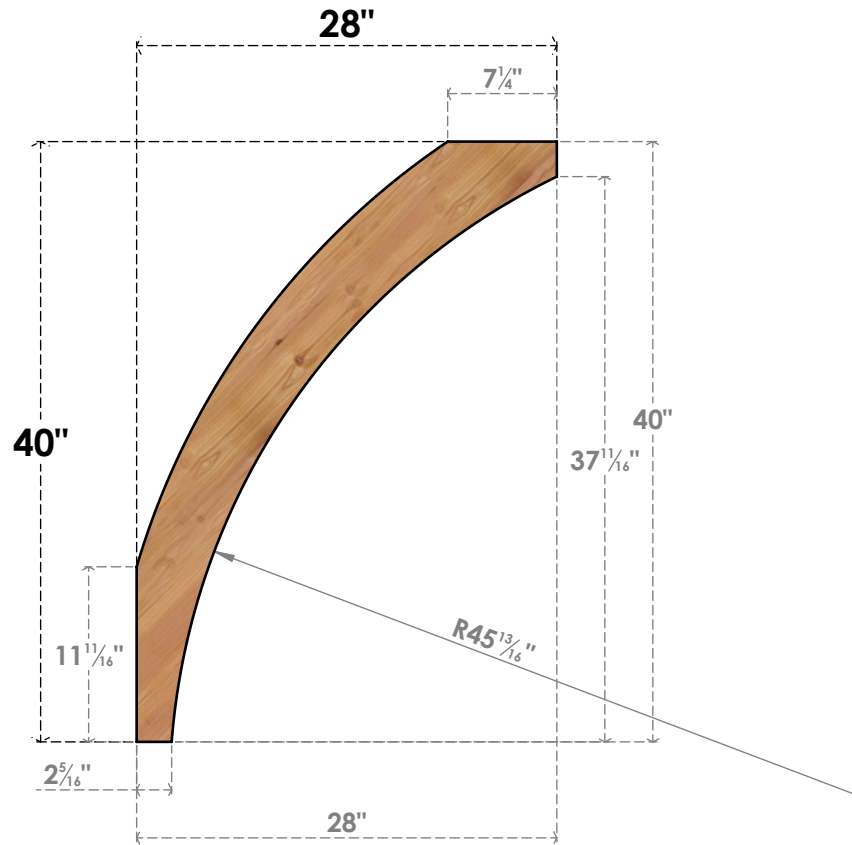

BRC04X28X40THR00SWR

3 1/2"W X 28"D X 40"H THORTON SMOOTH BRACE, WESTERN RED CEDAR

SIDE

FRONT

EKENA MILLWORK
 2300 WEST MAIN ST.
 CLARKSVILLE, TX 75426
 TOLL FREE: 866-607-0453
 WWW.EKENAMILLWORK.COM

NOTES

1. INSTALLATION TO BE COMPLETED IN ACCORDANCE WITH MANUFACTURER'S SPECIFICATIONS.
2. DRAWING MAY NOT BE TO SCALE
3. THIS DRAWING IS INTENDED FOR DESIGN AND PLANNING PURPOSES ONLY.
4. ALL INFORMATION CONTAINED HEREIN WAS CURRENT AT THE TIME OF DEVELOPMENT BUT MUST BE REVIEWED AND APPROVED BY THE PRODUCT MANUFACTURER TO BE CONSIDERED ACCURATE.
5. PRODUCTS ARE NOT KILN DRIED. THIS ITEM IS UNIQUE AND WILL CONTAIN THE NATURAL VARIATIONS THAT THE WOOD SPECIES OFFERS. THIS MAY RESULT IN VARIATIONS UP TO 1/4"