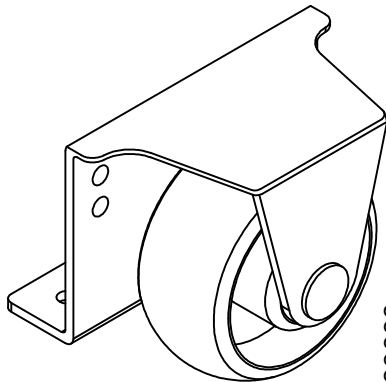

# STORAGE DRAWERS TIROIRS DE RANGEMENT CAJONES DE ALMACENAMIENTO

Open  
Ouvert  
Abierto

20006 (M8\*60mm)

8x

20358 (φ8\*17mm)

8x

20015 (5mm)

1x

20055 (4\*30mm)

16x

20003

8x

20021

8x

**⚠ WARNING:**

**CHOKING HAZARD**  
Small Parts  
Not for children under 3 years.  
To be Assembled by an Adult