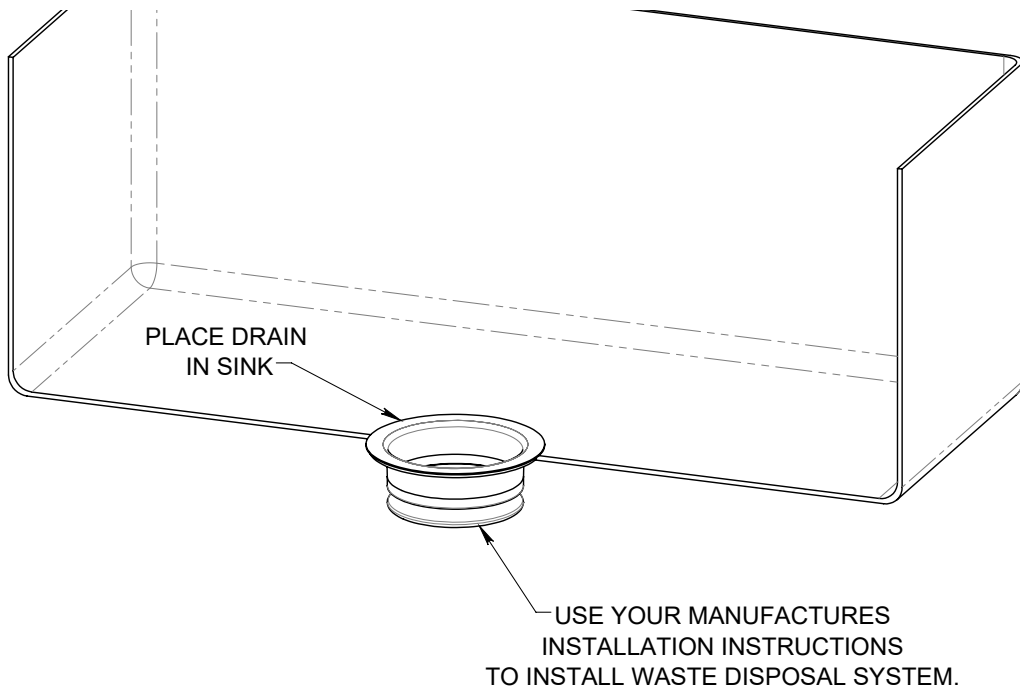

ASPECT™
BY WATERSTONE

41180 Raintree Court, Murrieta, CA 92562
888-350-4725
www.aspectfaucets.com