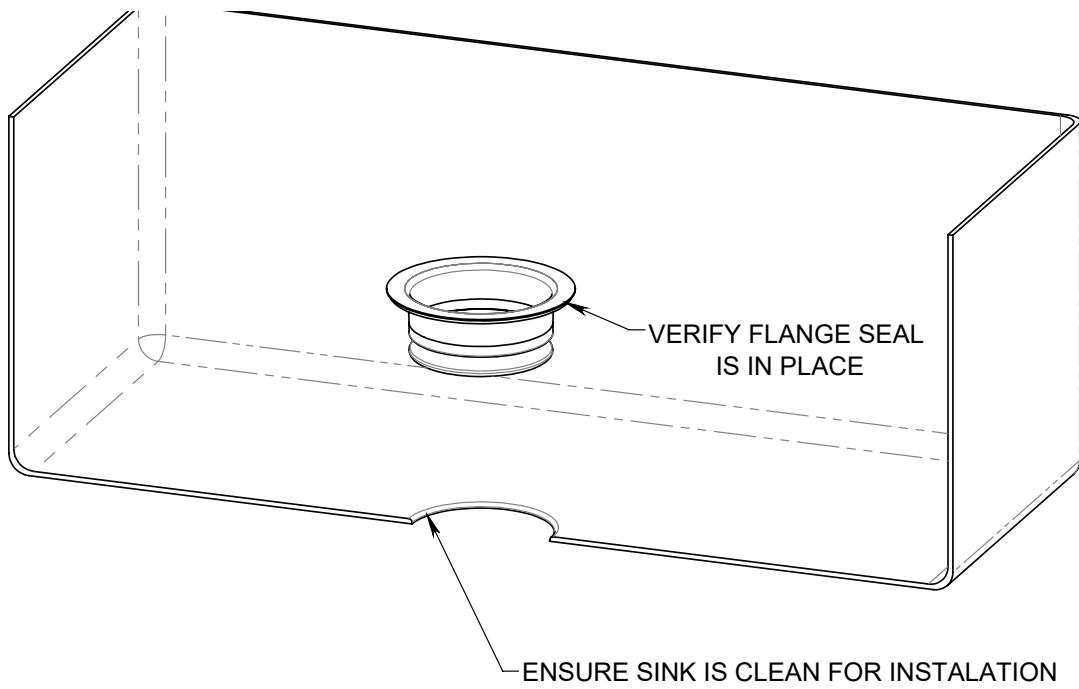

1.

2.

ASPECT™
BY WATERSTONE

41180 Raintree Court, Murrieta, CA 92562
888-350-4725
www.aspectfaucets.com