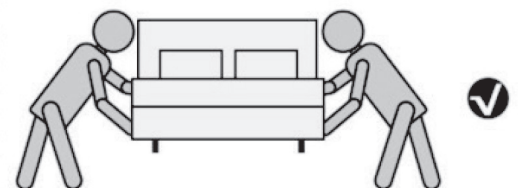

NOTICE:

RETURN/DAMAGE CLAIM INSTRUCTIONS:

- -If the package is damaged, please contact us as soon as possible and attach the damaged photo.
- -Return Policy: This item can be returned within 30 days without any reason. If you return this item for personal reasons, you need to bear the freight of returns and order processing fee (0-50% restocking fee based on the invoice price). If the product has quality issues (not caused by humans), we will bear the freight.
- -If you need to return the goods, please keep the original box. Please make sure to use the return label provided by us and do not return it without permission. Please do not share a label with multiple boxes.
- -If you return the product after 30 days from receiving it, we are afraid that your return application won't be appreciated. We appreciate your understanding.
- -The warranty product is one year. If this item is damaged within the warranty period we will arrange you the replacement parts free of charge. If the item is damaged for some personal reasons, we could also replace it for you, however you need to bear the transport fees.