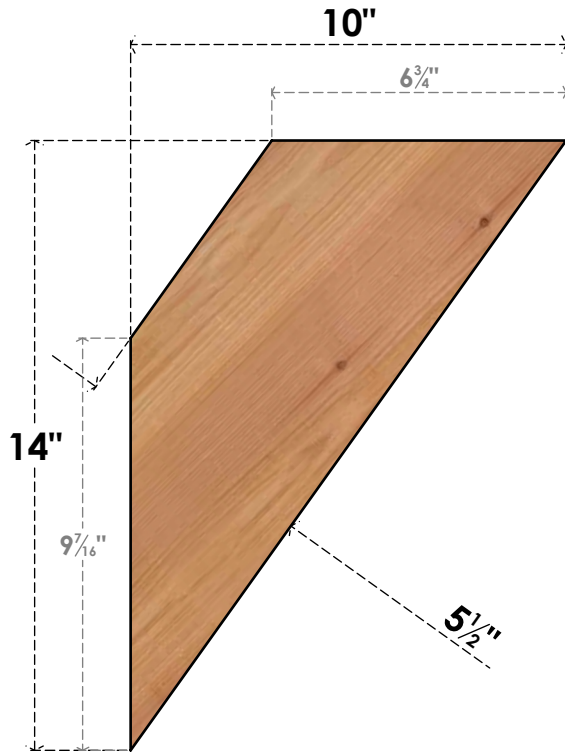

# BRC06X10X14TRA00SWR

5 1/2"W X 10"D X 14"H TRADITIONAL SMOOTH BRACE, WESTERN RED CEDAR

**SIDE**

**FRONT**

EKENA MILLWORK  
 2300 WEST MAIN ST.  
 CLARKSVILLE, TX 75426  
 TOLL FREE: 866-607-0453  
 WWW.EKENAMILLWORK.COM