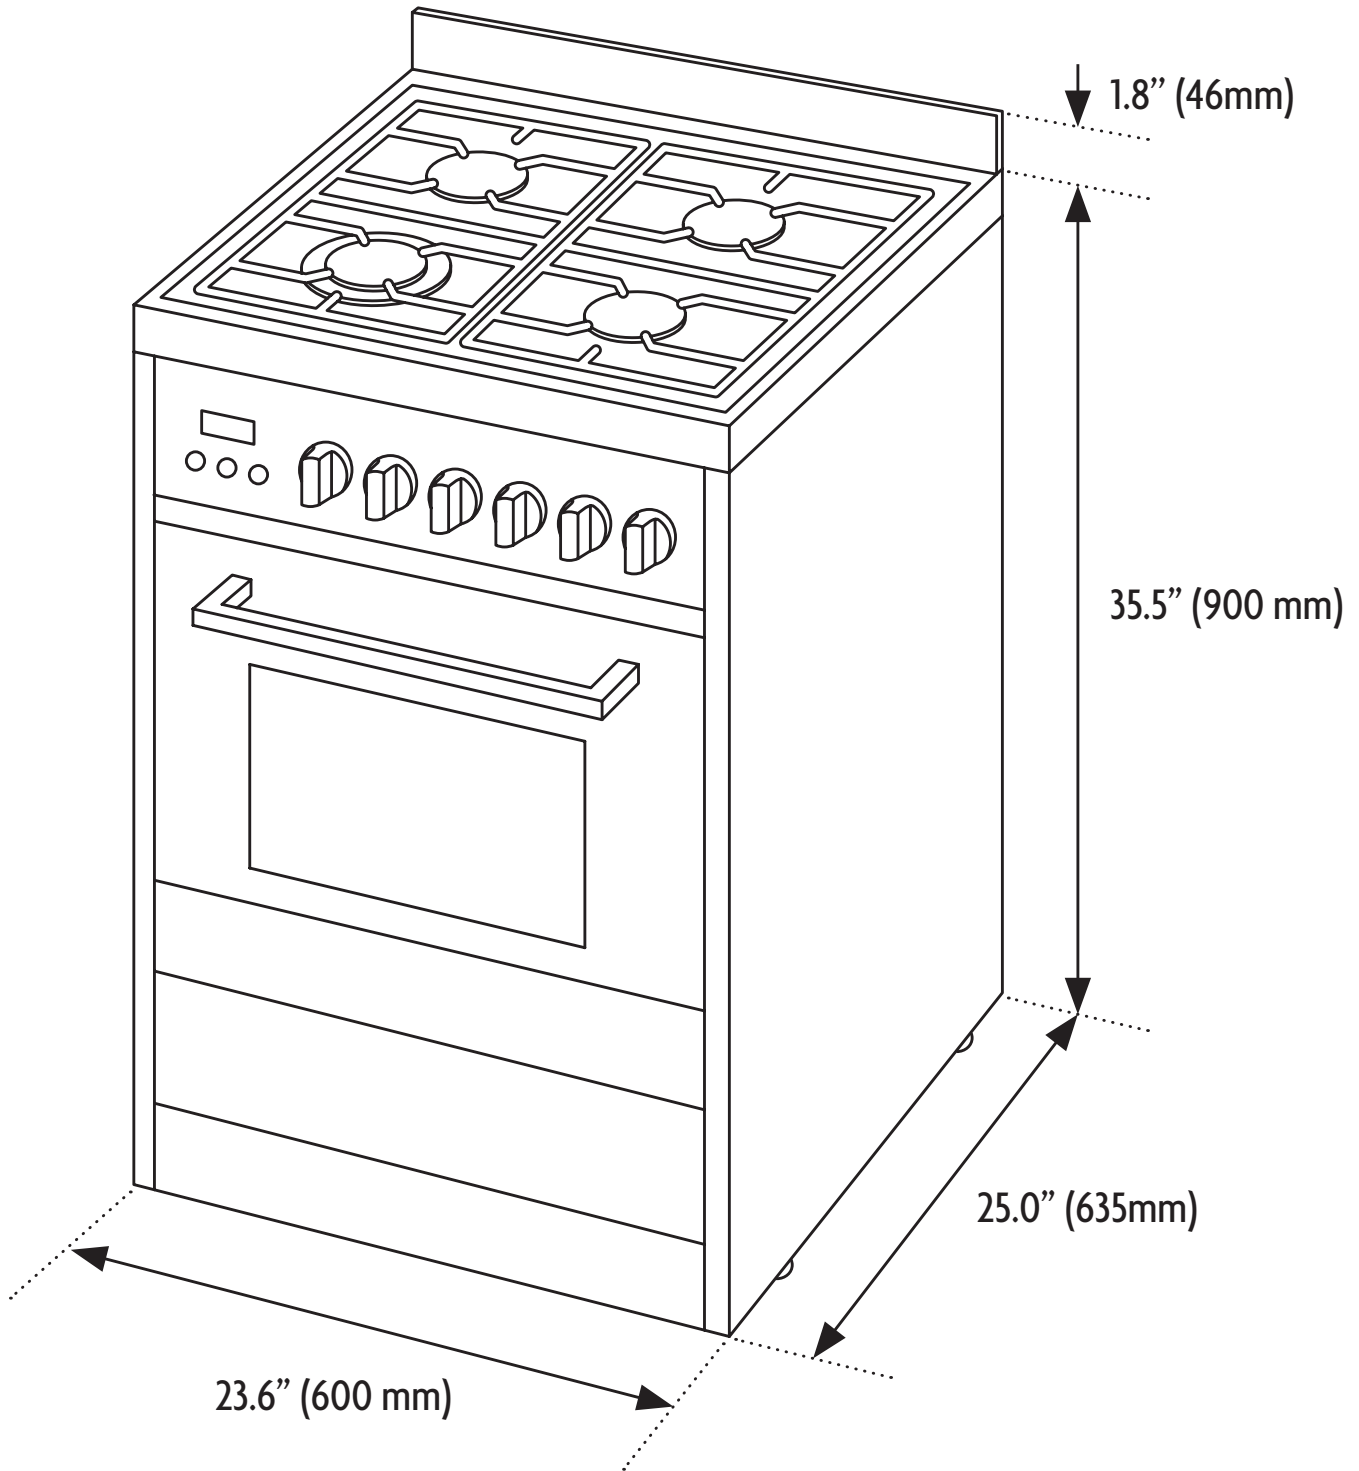

COS-244AGC

Depth without Backsplash: 23.6" (600 mm)

Capacity: 2.73 Cu. Ft.