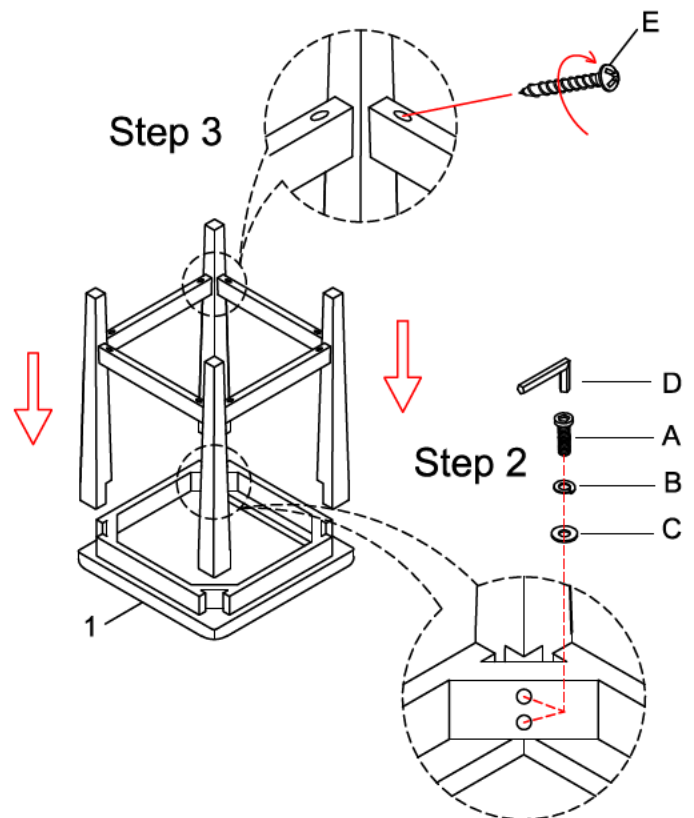

ASSEMBLY INSTRUCTION

DESCRIPTION : Console Stool

Thank you for purchasing this quality product. Be sure to check all packing material carefully for small parts which may have come loose inside the carton during shipment. Identify and count all parts and compare with the parts list below:

Component List			
NO.	Descriptions		Qty.
1	Seat Cushion		1
2	Leg		4
3	Stretcher		4

4			
Hardware List			
NO.	Descriptions		Qty.
A	Bolt 1/4" x 1-3/4"L		8
B	Spring Washer 1/4"		8
C	Flat Washer 1/4"*16mm		8
D	Allen Key 4mm		1
E	Screw #8 x 1-1/2"L		8

ASSEMBLY TIPS:

1. Remove hardware from box and sort by size.
2. Please check to see that all hardware and parts are present prior start of assembly.
3. Please follow attached instructions in the same sequence as numbered to assure fast and easy assembly.