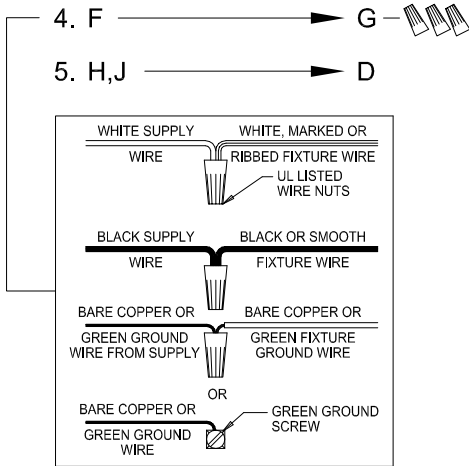

Assembly & Installation Instructions

CAUTION: Read instructions carefully and turn electricity off at main circuit breaker panel before beginning installation.

WARNING - If any Special Control Devices are used with this Fixture, Follow the Instructions Carefully to assure full compliance with N.E.C. requirements. If there are any questions, contact a Qualified Electrical Contractor.

CAUTION - All glass is fragile, use care when handling Glass component(s) and or Lamp(s).

CANOPY MOUNTING & WIRE CONNECTION ASSEMBLY STEPS:

1. D, E → A
2. K → D
3. B, A → C
4. F → G
5. H, J → D

FIXTURE ASSEMBLY STEPS: