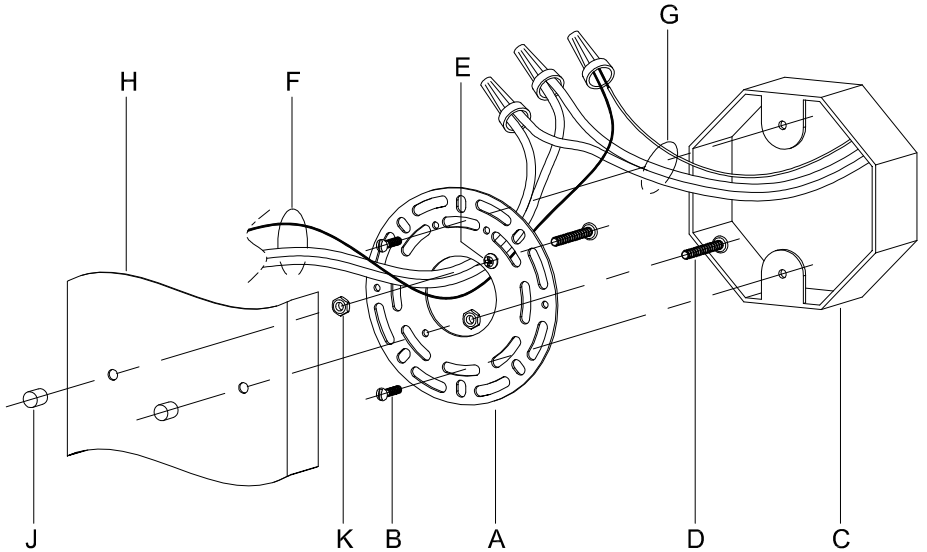

Assembly & Installation Instructions

CAUTION: Read instructions carefully and turn electricity off at main circuit breaker panel before beginning installation.

WARNING - If any Special Control Devices are used with this Fixture, Follow the Instructions Carefully to assure full compliance with N.E.C. requirements. If there are any questions, contact a Qualified Electrical Contractor.

CAUTION - All glass is fragile, use care when handling Glass component(s) and or Lamp(s).

CANOPY MOUNTING & WIRE CONNECTION ASSEMBLY STEPS:

1. D, E → A
2. K → D
3. B, A → C
4. F → G
5. H, J → D

FIXTURE ASSEMBLY STEPS: