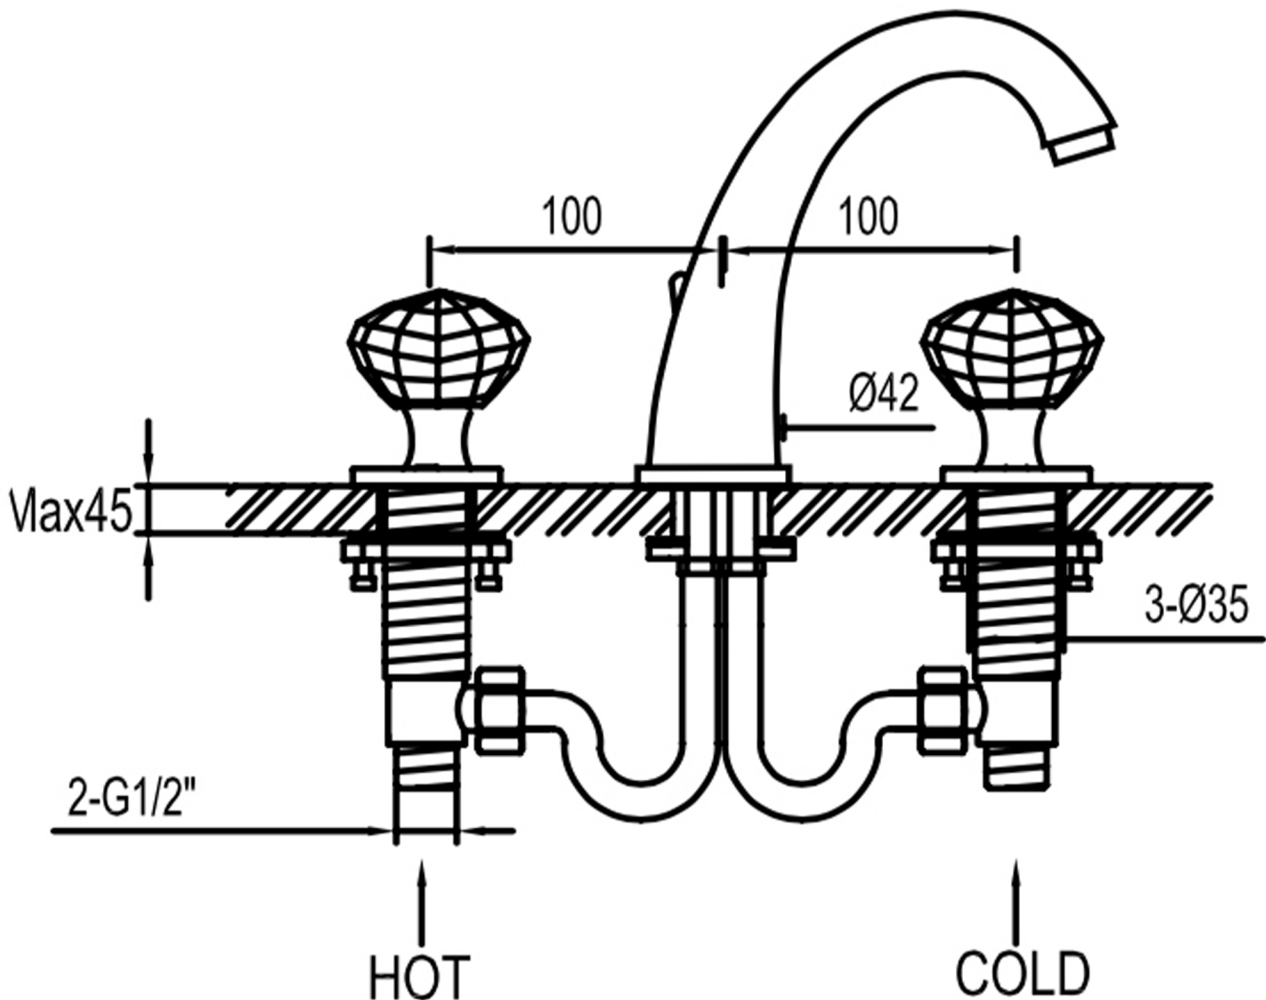

ROCK

Category: Bathroom Faucet

Material: Lead-Free Brass

Dimensions: 7.1" (L) x 8.6" (W) x 7.4" (H)

Description: Luxury bathroom faucet in polished gold finish.

*Numbers are in millimeters