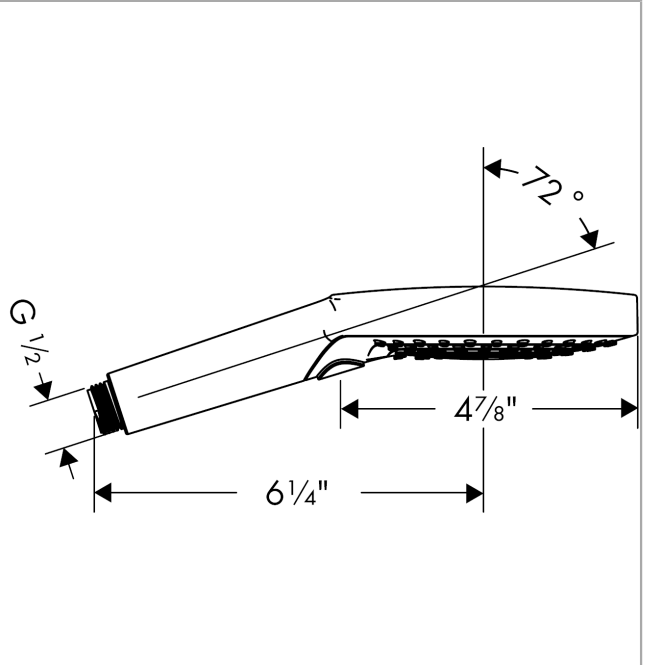

Raindance Select S
Handshower 120 3-Jet, 2.5 GPM
 Finishes : **chrome** Part no. : **26531001**

Description

Features

- Spray modes: Rain, RainAir, Whirl
- 87 no-clog spray channels
- Select button for comfortable alternation of spray modes
- easy cleanable plastic spray disc
- Flow: 2.5 GPM (9.5 L/Min)

Item details

List Price \$ 174.00

Technology

Compliance

Product image

Scale drawing

Raindance Select S
Handshower 120 3-Jet, 2.5 GPM
Finishes : **chrome** Part no. : **26531001**

Exploded drawing

Year of production: >01/14

Raindance Select S
Handshower 120 3-Jet, 2.5 GPM
 Finishes : **chrome** Part no. : **26531001**

Spare parts list

Year of production: >01/14

Pos.	Description	Part no.	Price	PU
1	filter packing	94246000	-	1