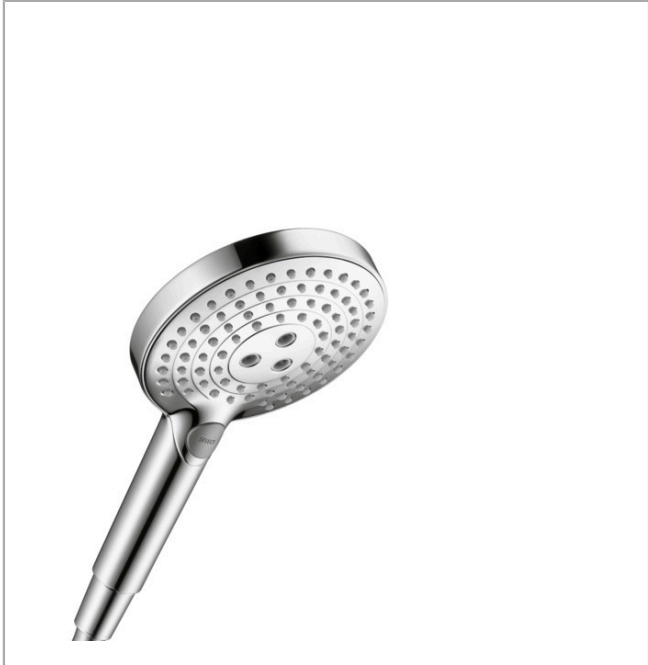

Raindance Select S
Handshower 120 3-Jet, 2.5 GPM
 Finishes : **chrome** Part no. : **26531001**

Description

Features

- Spray modes: Rain, RainAir, Whirl
- 87 no-clog spray channels
- Select button for comfortable alternation of spray modes
- easy cleanable plastic spray disc
- Flow: 2.5 GPM (9.5 L/Min)

Item details

List Price \$ 174.00

Technology

Compliance

Product image

Scale drawing

Raindance Select S
Handshower 120 3-Jet, 2.5 GPM
Finishes : **chrome** Part no. : **26531001**

Exploded drawing

Year of production: >01/14

Raindance Select S
Handshower 120 3-Jet, 2.5 GPM
 Finishes : **chrome** Part no. : **26531001**

Spare parts list

Year of production: >01/14

Pos.	Description	Part no.	Price	PU
1	filter packing	94246000	-	1