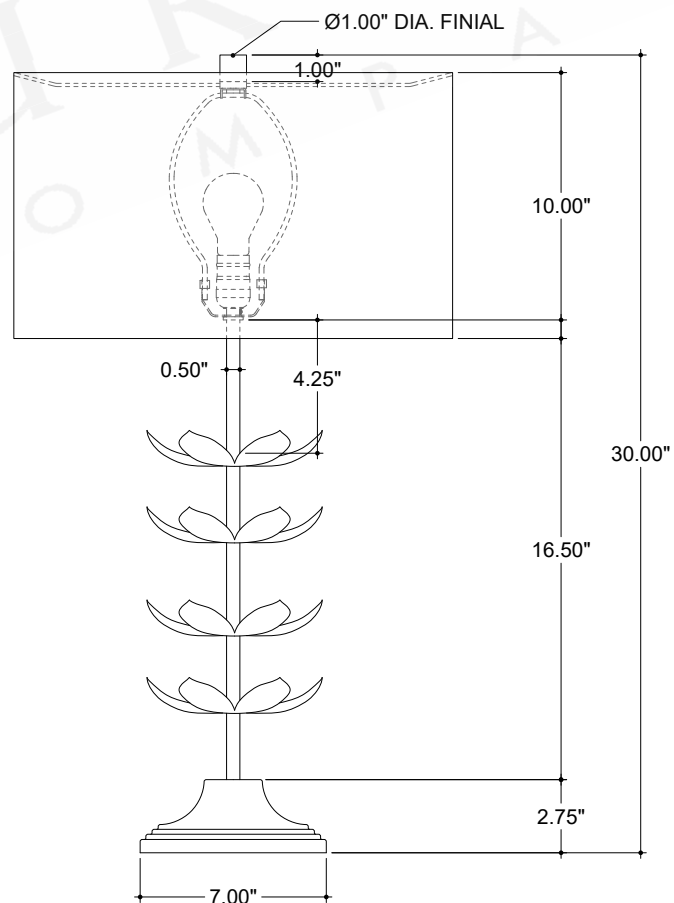

ITEM: 6000-1056

Overall Dimensions

Height: 30"

Diameter: 16.5"

TOP VIEW

FRONT VIEW