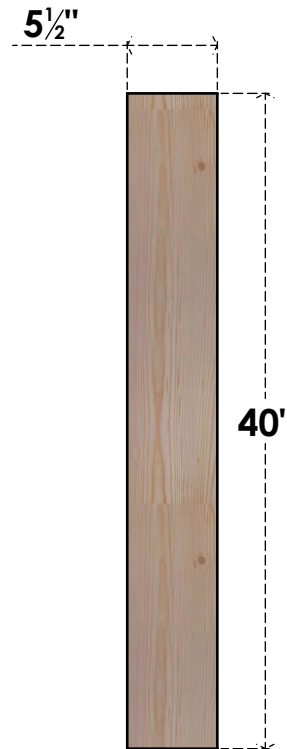

BRC06X36X40TRA00SDF

5 1/2"W X 36"D X 40"H TRADITIONAL SMOOTH BRACE, DOUGLAS FIR

SIDE

FRONT

EKENA MILLWORK
 2300 WEST MAIN ST.
 CLARKSVILLE, TX 75426
 TOLL FREE: 866-607-0453
 WWW.EKENAMILLWORK.COM

NOTES

1. INSTALLATION TO BE COMPLETED IN ACCORDANCE WITH MANUFACTURER'S SPECIFICATIONS.
2. DRAWING MAY NOT BE TO SCALE
3. THIS DRAWING IS INTENDED FOR DESIGN AND PLANNING PURPOSES ONLY.
4. ALL INFORMATION CONTAINED HEREIN WAS CURRENT AT THE TIME OF DEVELOPMENT BUT MUST BE REVIEWED AND APPROVED BY THE PRODUCT MANUFACTURER TO BE CONSIDERED ACCURATE.
5. PRODUCTS ARE NOT KILN DRIED. THIS ITEM IS UNIQUE AND WILL CONTAIN THE NATURAL VARIATIONS THAT THE WOOD SPECIES OFFERS. THIS MAY RESULT IN VARIATIONS UP TO 1/4"