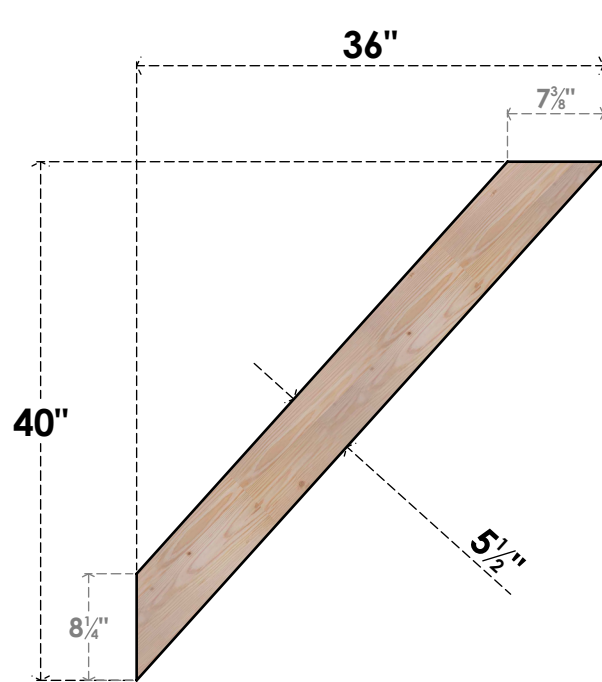

BRC06X36X40TRA00SDF

5 1/2"W X 36"D X 40"H TRADITIONAL SMOOTH BRACE, DOUGLAS FIR

SIDE

FRONT

EKENA MILLWORK
 2300 WEST MAIN ST.
 CLARKSVILLE, TX 75426
 TOLL FREE: 866-607-0453
 WWW.EKENAMILLWORK.COM

NOTES

1. INSTALLATION TO BE COMPLETED IN ACCORDANCE WITH MANUFACTURER'S SPECIFICATIONS.
2. DRAWING MAY NOT BE TO SCALE
3. THIS DRAWING IS INTENDED FOR DESIGN AND PLANNING PURPOSES ONLY.
4. ALL INFORMATION CONTAINED HEREIN WAS CURRENT AT THE TIME OF DEVELOPMENT BUT MUST BE REVIEWED AND APPROVED BY THE PRODUCT MANUFACTURER TO BE CONSIDERED ACCURATE.
5. PRODUCTS ARE NOT KILN DRIED. THIS ITEM IS UNIQUE AND WILL CONTAIN THE NATURAL VARIATIONS THAT THE WOOD SPECIES OFFERS. THIS MAY RESULT IN VARIATIONS UP TO 1/4"