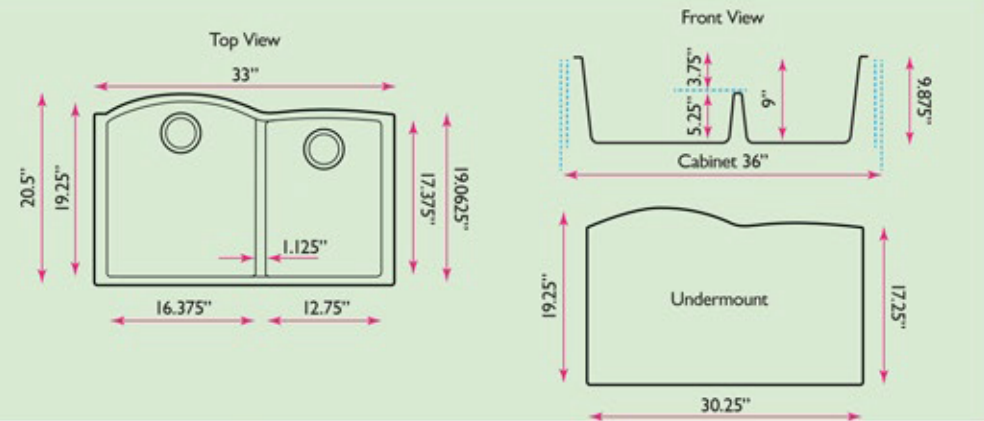

Plymouth Collection

33 Inch Single Bowl Undermount
Granite Composite Kitchen Sink

Nantucket

S I N K S

www.NantucketSinksUSA.com
info@nantucketsinksusa.com

SPECS

OVERALL DIMENSIONS	INTERIOR BOWLS	BOWL DEPTH	DRAIN DIMENSIONS	BOTTOM GRID
33" x 20.5" x 9.875"	19.25" x 16.375" Large 17.375" x 12.75" Small	9"	3.5" Standard Opening	Not Included