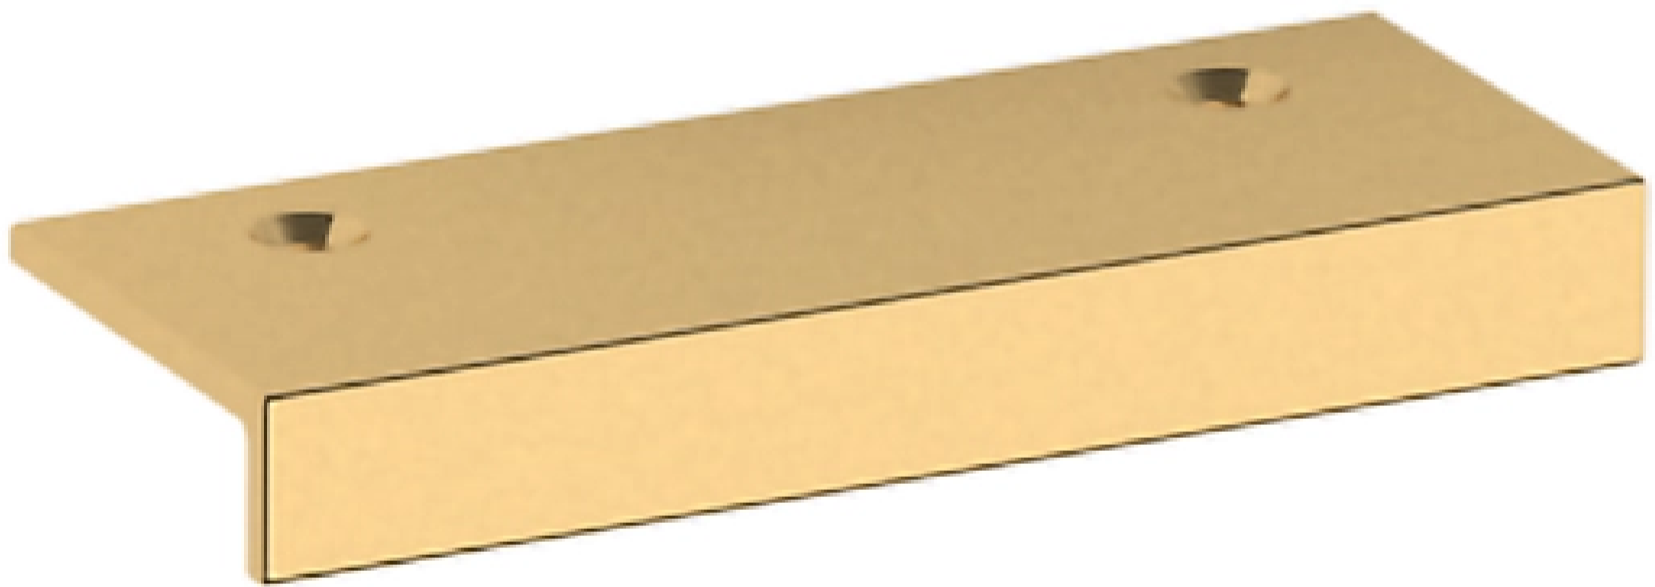

4620 EDGE PULL

2" CTC

SPECIFICATIONS

STYLE	Contemporary
PROJECTION	1.125

4620 EDGE PULL

2" CTC

ESTATE PORTFOLIO

Model Number:
4620.044.BIN

Key Features

- ✓ This family is available in a 2", 4", and 6"
- ✓ Solid brass construction, feeling the difference in quality in every piece of cabinet hardware.
- ✓ Baldwin's Satin Brass finish is warm, smooth, and is covered with a Limited Lifetime Finish™ Warranty for enduring elegance, no matter the climate.
- ✓ Mounting Hardware included

FINISHES OPTIONS

Satin Nickel - 150, US15

Lifetime (PVD) Polished Nickel - 055

Polished Chrome - 260

Lifetime (PVD) Polished Brass - 003

Lifetime (PVD) Satin Brass - 044

Satin Black - 190

Venetian Bronze - 112, 11P

Non-lacquered Brass - 031

all measurements in inches

SPECIFICATIONS

STYLE Contemporary

PROJECTION 1.125