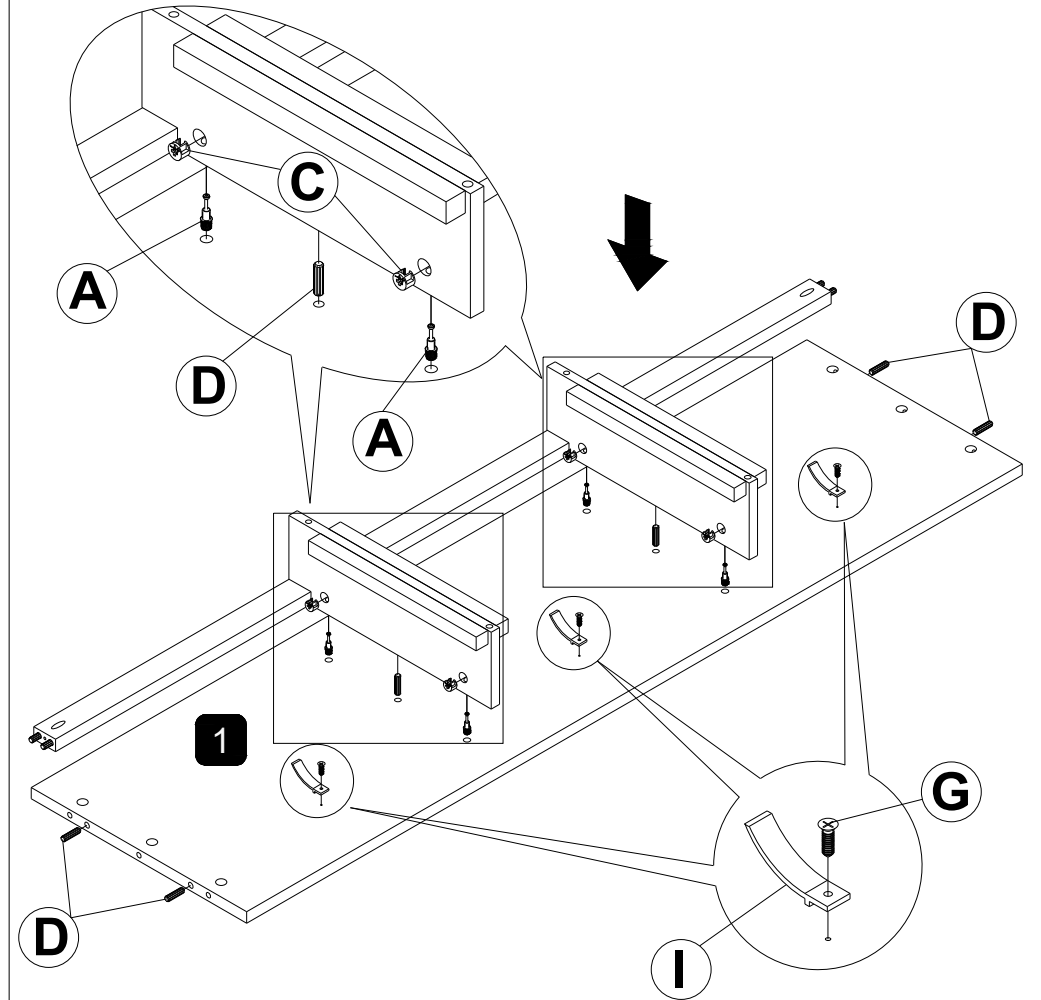

STEP 1

STEP 2

D X 6pcs

F X 2pcs

I X 3pcs
 A X 4pcs

G X 3pcs
 C X 4pcs

D X 6pcs