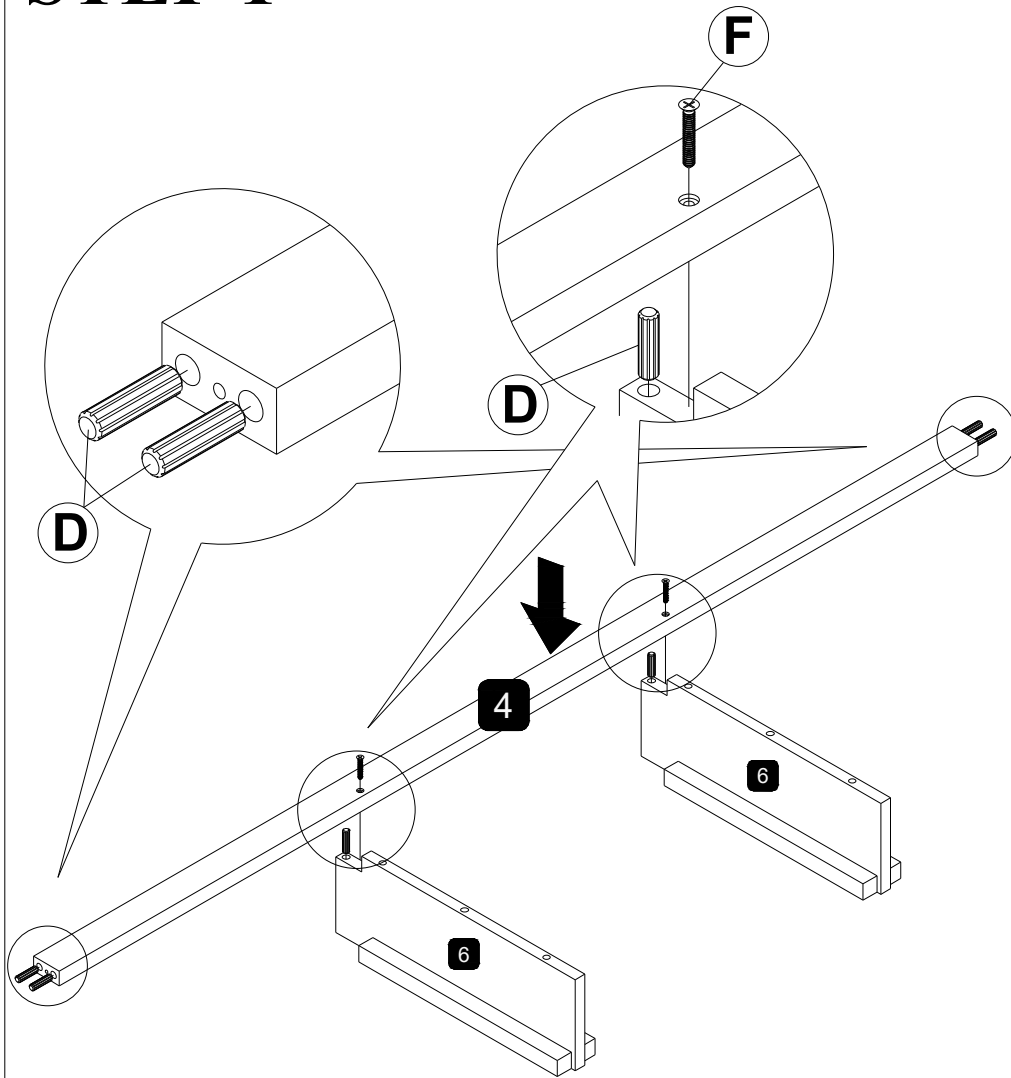

STEP 1

STEP 2

D X 6pcs

F X 2pcs

I X 3pcs
 A X 4pcs

G X 3pcs
 C X 4pcs

D X 6pcs