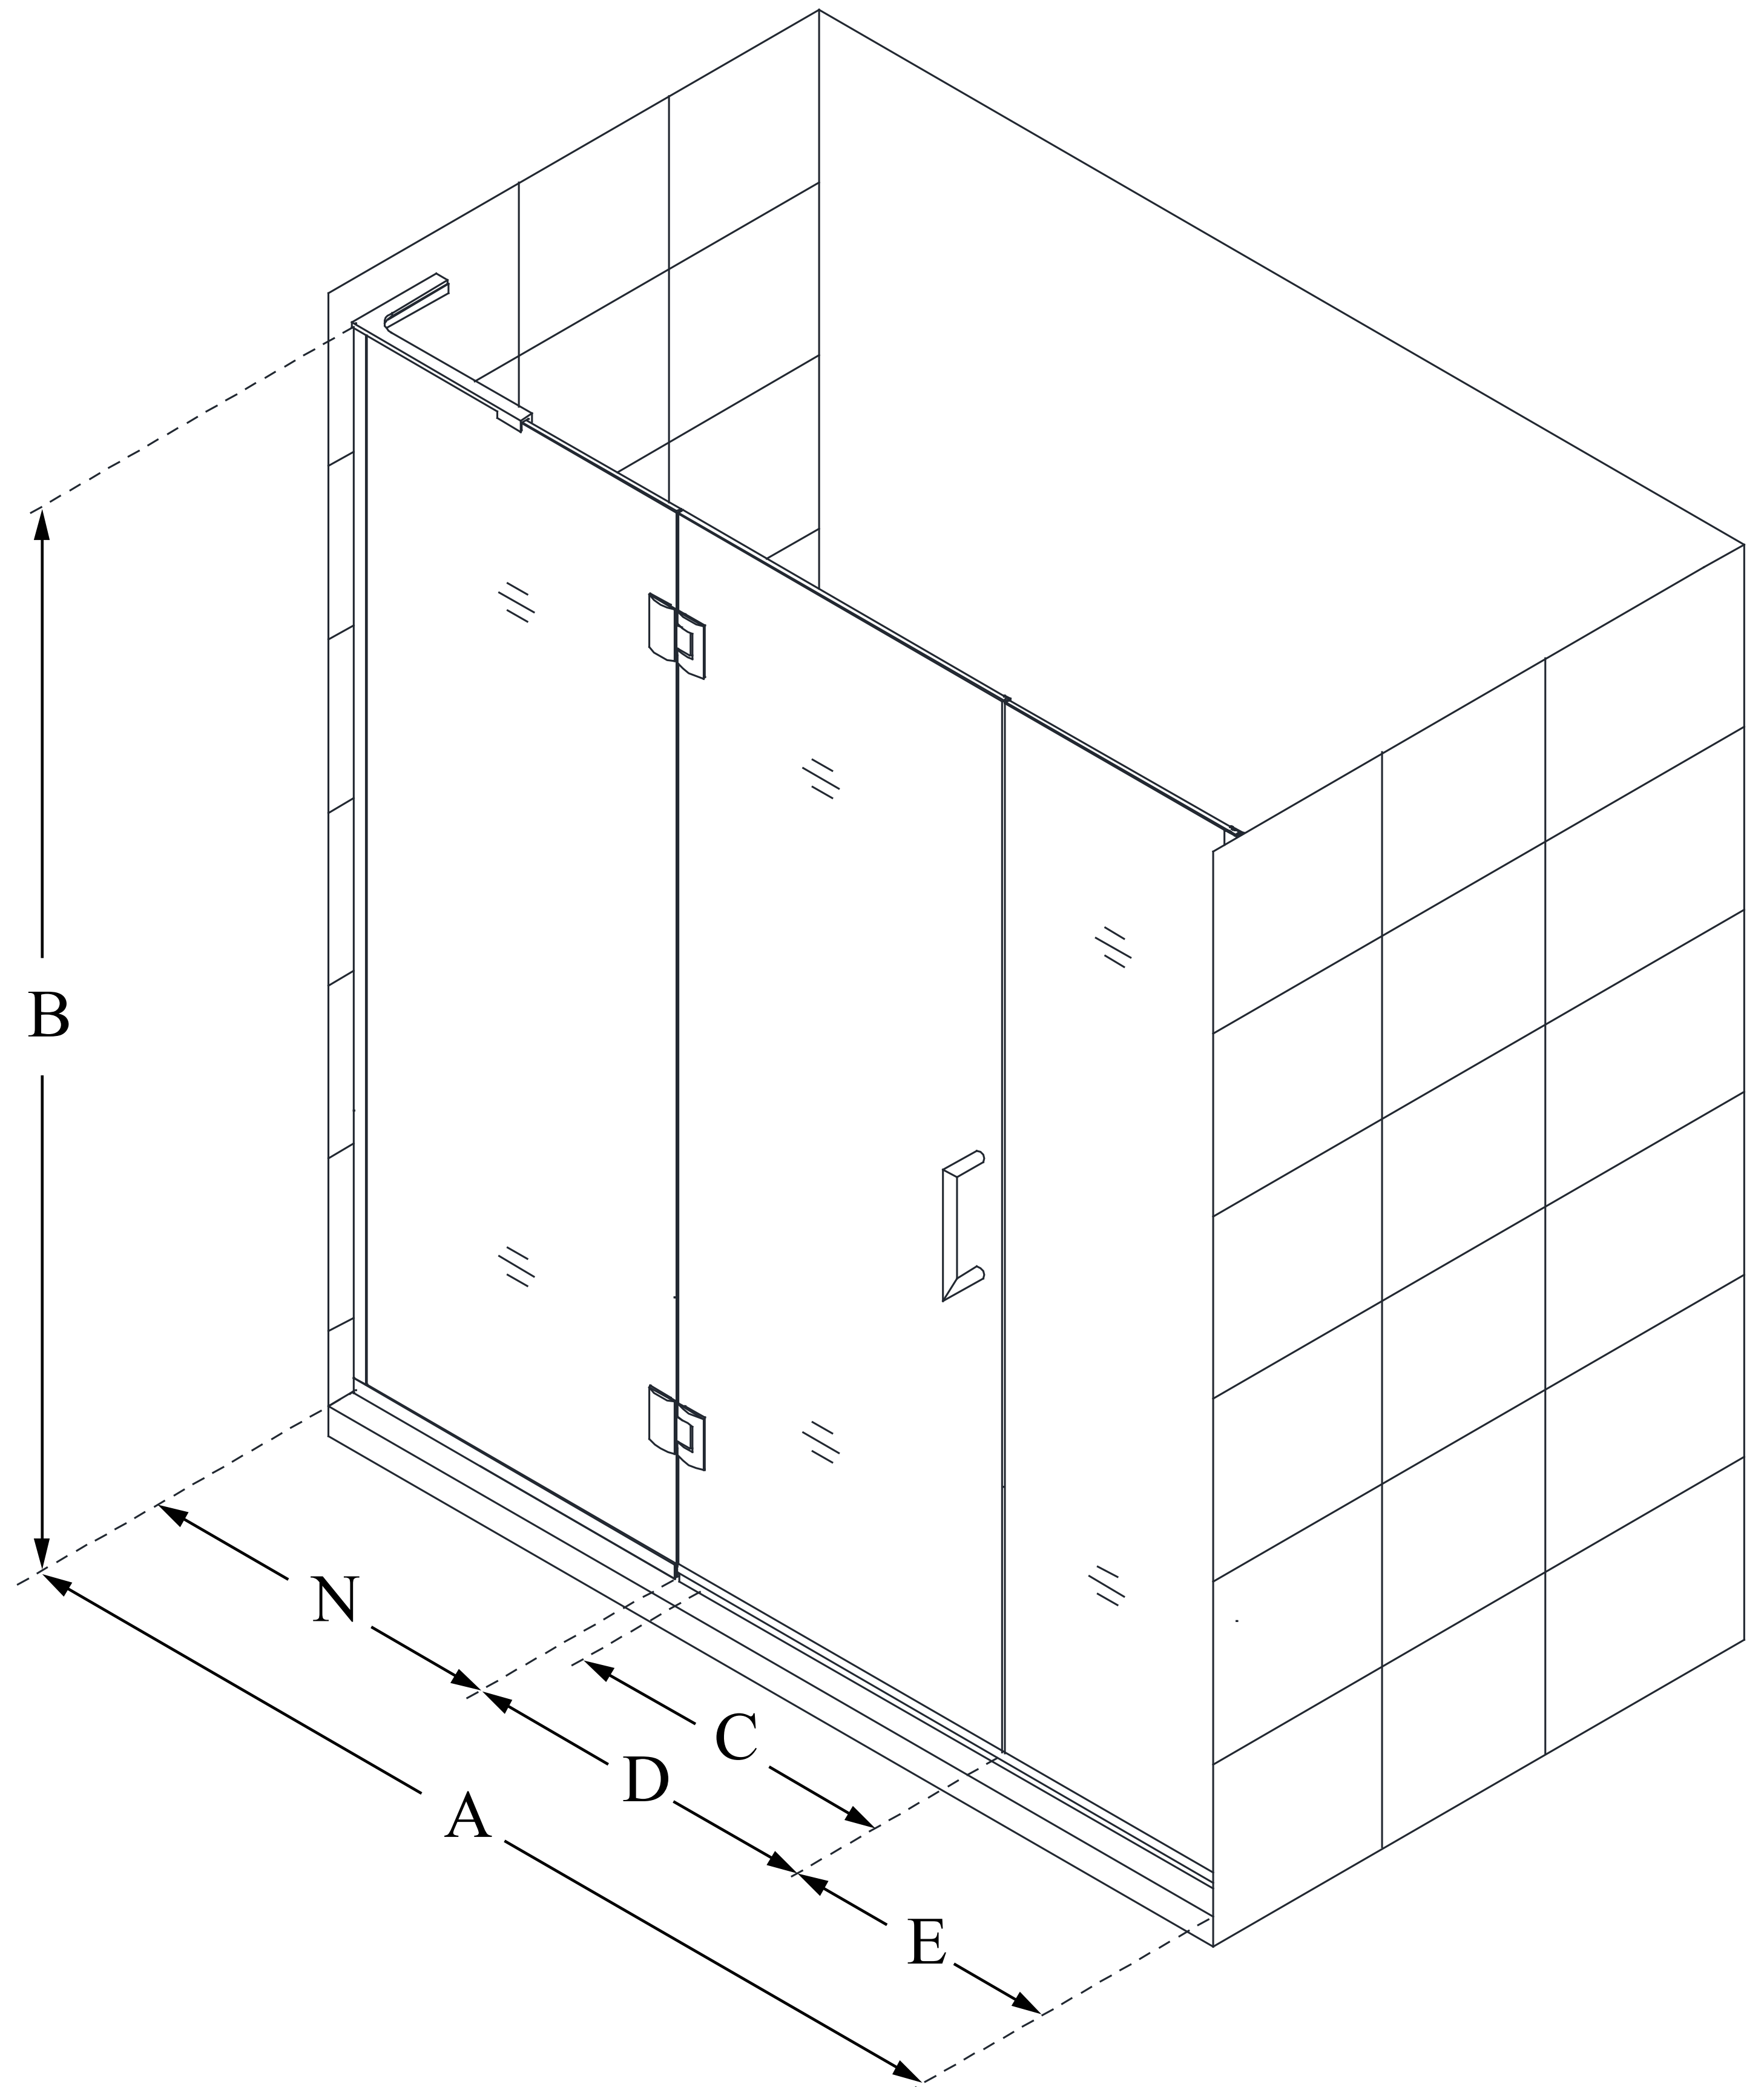

## UNIDOOR-X

DreamLine Unidoor-X 66 1/2-  
67" W x 72" H Frameless Hinged  
Shower Door, Clear Glass

**SWING DOOR**

### CONFIGURATION DIMENSIONS:

**A: 66 1/2 - 67"**

MODEL WIDTH

**B: 72"**

MODEL HEIGHT

**C: 27"**

ACCESS WIDTH

**D: 28"**

DOOR WIDTH

**E: 14 1/2"**

INLINE PANEL WIDTH

**N: 24"**

HINGE PANEL WIDTH

DreamLine reserves the right to update or modify the hardware or materials pictured without prior notice for the purpose of product improvement and customer satisfaction.