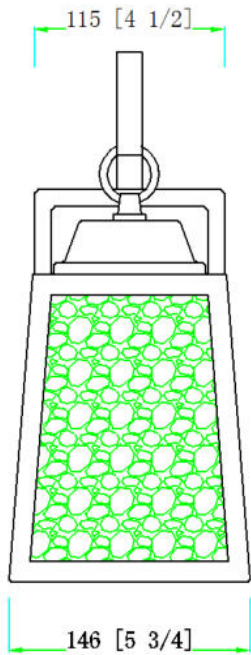

Wall Sconce Lights

LIGHT SPECIFICATIONS LED OUTDOOR WALL LIGHT SPECIFICATIONS

• PRODUCT MODEL	
• WATTS	AC 12W
• LUMENS	700LM
• COLOR TEMPERATURE	4000K
• CRI	RA>80
• VOLTAGE	120V DIMMABLE
• IP RATED	ETL WET LOCATION
• OPERATING TEMPRATURE	-20~45°C
• MATERIAL	STEEL+GLASS
• FINISH	SILVER
• MOUNTING	WALL MOUNTING
• SHADE SHAPE	SQUARE
• SHADE MATERIAL	GLASS
• SHADE COLOR	WATER GLASS
• WARRANTY	5-YEAR LIMITED
• FIXTURE SIZE	5-3/4"X12-1/4"X7"
• CASE QUANTITY	6 PACK
• INNER CARTON SIZE	22x19x36cm
• MASTER CARTON SIZE	60*46.5*38CM
• NET WEIGHT	10.10KG
• GROSS WEIGHT	12.80KG

LIGHT SPECIFICATIONS LED OUTDOOR WALL LIGHT SPECIFICATIONS

• PRODUCT MODEL	
• WATTS	AC 12W
• LUMENS	700LM
• COLOR TEMPERATURE	4000K
• CRI	RA>80
• VOLTAGE	120V DIMMABLE
• IP RATED	ETL WET LOCATION
• OPERATING TEMPERATURE	-20~45°C
• MATERIAL	STEEL+GLASS
• FINISH	TEXTURED BLACK
• MOUNTING	WALL MOUNTING
• SHADE SHAPE	SQUARE
• SHADE MATERIAL	GLASS
• SHADE COLOR	WATER GLASS
• WARRANTY	5-YEAR LIMITED
• FIXTURE SIZE	5-3/4"X12-1/4"X7"
• CASE QUANTITY	6 PACK
• INNER CARTON SIZE	22x19x36cm
• MASTER CARTON SIZE	60*46.5*38CM
• NET WEIGHT	10.10KG
• GROSS WEIGHT	12.80KG