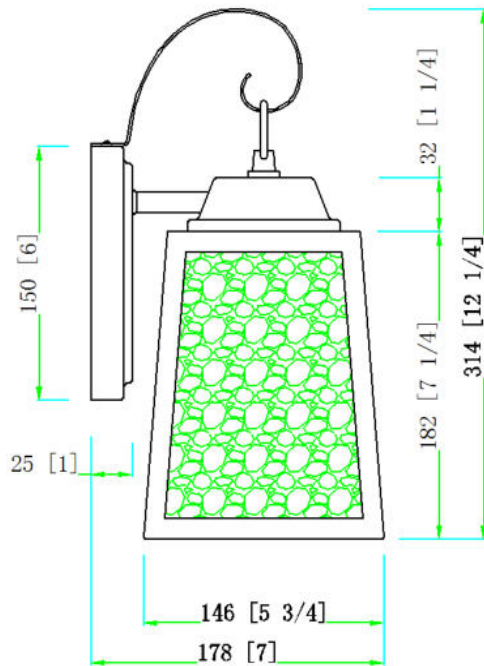

Wall Sconce Lights

LIGHT SPECIFICATIONS LED OUTDOOR WALL LIGHT SPECIFICATIONS

• PRODUCT MODEL	
• WATTS	AC 12W
• LUMENS	700LM
• COLOR TEMPERATURE	4000K
• CRI	RA>80
• VOLTAGE	120V DIMMABLE
• IP RATED	ETL WET LOCATION
• OPERATING TEMPRATURE	-20~45°C
• MATERIAL	STEEL+GLASS
• FINISH	SILVER
• MOUNTING	WALL MOUNTING
• SHADE SHAPE	SQUARE
• SHADE MATERIAL	GLASS
• SHADE COLOR	WATER GLASS
• WARRANTY	5-YEAR LIMITED
• FIXTURE SIZE	5-3/4"X12-1/4"X7"
• CASE QUANTITY	6 PACK
• INNER CARTON SIZE	22x19x36cm
• MASTER CARTON SIZE	60*46.5*38CM
• NET WEIGHT	10.10KG
• GROSS WEIGHT	12.80KG

LIGHT SPECIFICATIONS LED OUTDOOR WALL LIGHT SPECIFICATIONS

• PRODUCT MODEL	
• WATTS	AC 12W
• LUMENS	700LM
• COLOR TEMPERATURE	4000K
• CRI	RA>80
• VOLTAGE	120V DIMMABLE
• IP RATED	ETL WET LOCATION
• OPERATING TEMPERATURE	-20~45°C
• MATERIAL	STEEL+GLASS
• FINISH	TEXTURED BLACK
• MOUNTING	WALL MOUNTING
• SHADE SHAPE	SQUARE
• SHADE MATERIAL	GLASS
• SHADE COLOR	WATER GLASS
• WARRANTY	5-YEAR LIMITED
• FIXTURE SIZE	5-3/4"X12-1/4"X7"
• CASE QUANTITY	6 PACK
• INNER CARTON SIZE	22x19x36cm
• MASTER CARTON SIZE	60*46.5*38CM
• NET WEIGHT	10.10KG
• GROSS WEIGHT	12.80KG