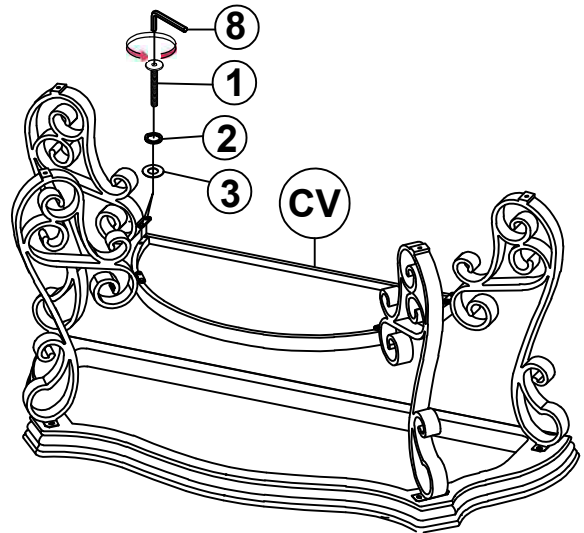

ASSEMBLY INSTRUCTIONS

STEP 1

STEP 2

STEP 3

STEP 4 COMPLETE