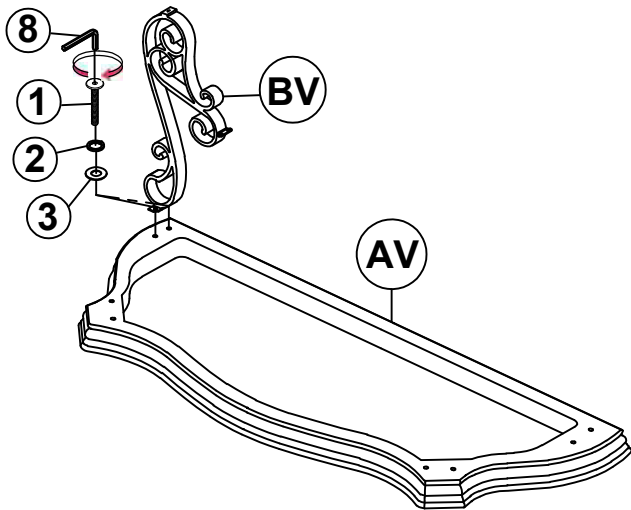

ASSEMBLY INSTRUCTIONS

STEP 1