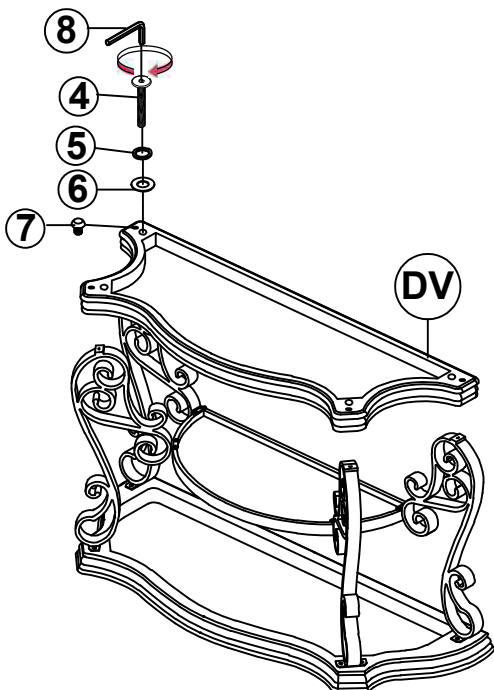

ASSEMBLY INSTRUCTIONS

STEP 1

STEP 2

STEP 3

STEP 4 COMPLETE