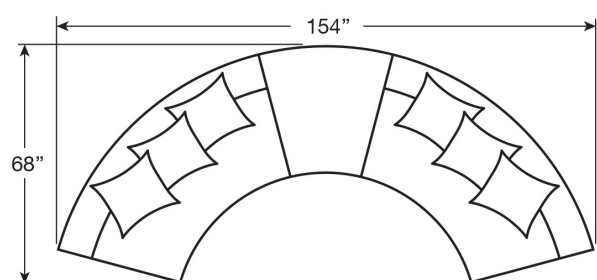

LEXINGTON

ALSTON SECTIONAL

As Shown:

7662-83A ARMLESS CURVED SOFA x 2

Overall: 80W 40.5D 30H inches

Seat: 16H

Inside: 70W 24D

Standard Features: Three 20" Lux Down Throw Pillow

7662-54 WEDGE OTTOMAN x 2

Overall: 41W 36.5D 17.5H inches

Seat: 16H

Available Companion Pieces:

Fabrics as shown above:

Body Fabric: 2297-11 Gr 5

Pillow Fabric: 3062-71 Gr 4 & 6387-71 Gr 8 & 4312-71 Gr 2

2297-11

3062-71

6387-71

4312-71

7662-83A

7662-54

Potential Configurations:

As shown dimensions: 159.5 W x 80 inches
(2) 7662-83A armless sofas and (2) 7662-54 Wedge Ottomans

As shown dimensions: 137.75 W x 57 inches
(2) 7662-83A armless sofas

As shown dimensions: 154 W x 68 inches
(2) 7662-83A armless sofas and (1) 7662-54 Wedge Ottoman