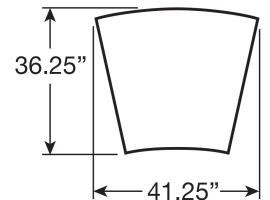

LEXINGTON

ALSTON SECTIONAL

As Shown:

7662-83A ARMLESS CURVED SOFA x 2

Overall: 80W 40.5D 30H inches

Seat: 16H

Inside: 70W 24D

Standard Features: Three 20" Lux Down Throw Pillow

7662-54 WEDGE OTTOMAN x 2

Overall: 41W 36.5D 17.5H inches

Seat: 16H

Available Companion Pieces:

Fabrics as shown above:

Body Fabric: 2297-11 Gr 5

Pillow Fabric: 3062-71 Gr 4 & 6387-71 Gr 8 & 4312-71 Gr 2

2297-11

3062-71

6387-71

4312-71

7662-83A

7662-54

Potential Configurations:

As shown dimensions: 159.5 W x 80 inches
(2) 7662-83A armless sofas and (2) 7662-54 Wedge Ottomans

As shown dimensions: 137.75 W x 57 inches
(2) 7662-83A armless sofas

As shown dimensions: 154 W x 68 inches
(2) 7662-83A armless sofas and (1) 7662-54 Wedge Ottoman