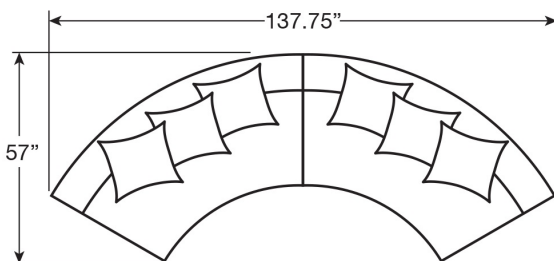

LEXINGTON

ALSTON SECTIONAL

As Shown:

7662-83A ARMLESS CURVED SOFA x 2

Overall: 80W 40.5D 30H inches

Seat: 16H

Inside: 70W 24D

Standard Features: Three 20" Lux Down Throw Pillow

7662-54 WEDGE OTTOMAN x 2

Overall: 41W 36.5D 17.5H inches

Seat: 16H

Available Companion Pieces:

Fabrics as shown above:

Body Fabric: 2297-11 Gr 5

Pillow Fabric: 3062-71 Gr 4 & 6387-71 Gr 8 & 4312-71 Gr 2

2297-11

3062-71

6387-71

4312-71

7662-83A

7662-54

Potential Configurations:

As shown dimensions: 159.5 W x 80 inches
(2) 7662-83A armless sofas and (2) 7662-54 Wedge Ottomans

As shown dimensions: 137.75 W x 57 inches
(2) 7662-83A armless sofas

As shown dimensions: 154 W x 68 inches
(2) 7662-83A armless sofas and (1) 7662-54 Wedge Ottoman