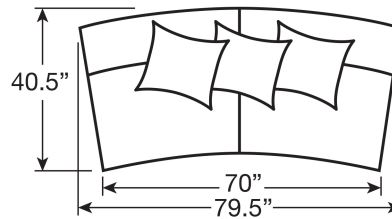

LEXINGTON

ALSTON SECTIONAL

As Shown:

7662-83A ARMLESS CURVED SOFA x 2

Overall: 80W 40.5D 30H inches

Seat: 16H

Inside: 70W 24D

Standard Features: Three 20" Lux Down Throw Pillow

7662-54 WEDGE OTTOMAN x 2

Overall: 41W 36.5D 17.5H inches

Seat: 16H

Available Companion Pieces:

Fabrics as shown above:

Body Fabric: 2297-11 Gr 5

Pillow Fabric: 3062-71 Gr 4 & 6387-71 Gr 8 & 4312-71 Gr 2

2297-11

3062-71

6387-71

4312-71

7662-83A

7662-54

Potential Configurations:

As shown dimensions: 159.5 W x 80 inches
(2) 7662-83A armless sofas and (2) 7662-54 Wedge Ottomans

As shown dimensions: 137.75 W x 57 inches
(2) 7662-83A armless sofas

As shown dimensions: 154 W x 68 inches
(2) 7662-83A armless sofas and (1) 7662-54 Wedge Ottoman