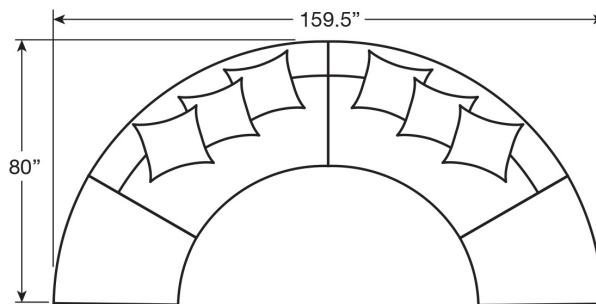

LEXINGTON

ALSTON SECTIONAL

As Shown:

7662-83A ARMLESS CURVED SOFA x 2

Overall: 80W 40.5D 30H inches

Seat: 16H

Inside: 70W 24D

Standard Features: Three 20" Lux Down Throw Pillow

7662-54 WEDGE OTTOMAN x 2

Overall: 41W 36.5D 17.5H inches

Seat: 16H

Available Companion Pieces:

Fabrics as shown above:

Body Fabric: 2297-11 Gr 5

Pillow Fabric: 3062-71 Gr 4 & 6387-71 Gr 8 & 4312-71 Gr 2

2297-11

3062-71

6387-71

4312-71

7662-83A

7662-54

Potential Configurations:

As shown dimensions: 159.5 W x 80 inches
(2) 7662-83A armless sofas and (2) 7662-54 Wedge Ottomans

As shown dimensions: 137.75 W x 57 inches
(2) 7662-83A armless sofas

As shown dimensions: 154 W x 68 inches
(2) 7662-83A armless sofas and (1) 7662-54 Wedge Ottoman