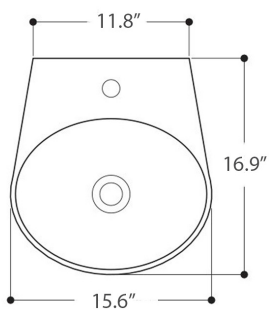

**Features**

- Ceramic
- With overflow
- Countertop or wall-mount installation
- With faucet hole

**H10 40W - 8209001**

**SKU# | Option:**

- H10 40W - 8209001 | White

<p><b>Collection</b> H10</p>	<p><b>Model  </b> H10 40W - 8209001</p>	<p>Dimensions Metric <i>1 inch = 2.54 cm</i> <i>1 inch = 25.4 mm</i></p>	 <p>1051 Lea Drive - Collegeville, PA 19426 Tel. 215 513 9400 - Fax 610 831 0215 <a href="http://www.ws bathcollections.com">www.ws bathcollections.com</a> - <a href="mailto:info@ws bathcollectins.com">info@ws bathcollectins.com</a></p>
----------------------------------	---	--	---

N.B.: Indicated size could have a variation of about 0,8 % due to the use of the moulds or the small variations of the raw materials' technical characteristics used in the mixture.

Collection  
J 32

Model |  
J 32'62Y "/>: 42; 223

Dimensions Metric

1 inch = 2.54 cm  
1 inch = 25.4 mm

**WS**®  
BATH  
COLLECTIONS

1051 Lea Drive - Collegeville, PA 19426  
Tel. 215 513 9400 - Fax 610 831 0215  
[www.ws bathcollections.com](http://www.ws bathcollections.com) - [info@ws bathcollections.com](mailto:info@ws bathcollections.com)

### Vessel/ countertop installation

Silicone (*optional*)

Collection  
J 32

Model |  
J 32"62Y "/: 42; 223

Dimensions Metric  
*1 inch = 2.54 cm*  
*1 inch = 25.4 mm*

1051 Lea Drive - Collegeville, PA 19426  
Tel. 215 513 9400 - Fax 610 831 0215  
[www.ws bathcollections.com](http://www.ws bathcollections.com) - [info@ws bathcollections.com](mailto:info@ws bathcollections.com)