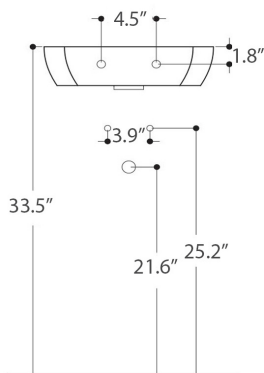

**Features**

- Ceramic
- With overflow
- Countertop or wall-mount installation
- With faucet hole

**H10 40W - 8209001**

**SKU# | Option:**

- H10 40W - 8209001 | White

<p><b>Collection</b> H10</p>	<p><b>Model  </b> H10 40W - 8209001</p>	<p>Dimensions Metric <i>1 inch = 2.54 cm</i> <i>1 inch = 25.4 mm</i></p>	 <p>1051 Lea Drive - Collegeville, PA 19426 Tel. 215 513 9400 - Fax 610 831 0215 <a href="http://www.ws bathcollections.com">www.ws bathcollections.com</a> - <a href="mailto:info@ws bathcollectins.com">info@ws bathcollectins.com</a></p>
----------------------------------	---	--	---

N.B.: Indicated size could have a variation of about 0,8 % due to the use of the moulds or the small variations of the raw materials' technical characteristics used in the mixture.

Collection  
J 32

Model |  
J 32'62Y "/>: 42; 223

Dimensions Metric

1 inch = 2.54 cm  
1 inch = 25.4 mm

**WS**®  
BATH  
COLLECTIONS

1051 Lea Drive - Collegeville, PA 19426  
Tel. 215 513 9400 - Fax 610 831 0215  
[www.ws bathcollections.com](http://www.ws bathcollections.com) - [info@ws bathcollections.com](mailto:info@ws bathcollections.com)

### Vessel/ countertop installation

Silicone (*optional*)

Collection  
J 32

Model |  
J 32"62Y "/: 42; 223

Dimensions Metric  
*1 inch = 2.54 cm*  
*1 inch = 25.4 mm*

1051 Lea Drive - Collegeville, PA 19426  
Tel. 215 513 9400 - Fax 610 831 0215  
[www.ws bathcollections.com](http://www.ws bathcollections.com) - [info@ws bathcollections.com](mailto:info@ws bathcollections.com)