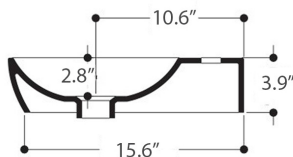

**Features**

- Ceramic
- With overflow
- Countertop or wall-mount installation
- With faucet hole

**H10 40W - 8209001**

**SKU# | Option:**

- H10 40W - 8209001 | White

<p><b>Collection</b> H10</p>	<p><b>Model  </b> H10 40W - 8209001</p>	<p>Dimensions Metric <i>1 inch = 2.54 cm</i> <i>1 inch = 25.4 mm</i></p>	 <p>1051 Lea Drive - Collegeville, PA 19426 Tel. 215 513 9400 - Fax 610 831 0215 <a href="http://www.ws bathcollections.com">www.ws bathcollections.com</a> - <a href="mailto:info@ws bathcollectins.com">info@ws bathcollectins.com</a></p>
----------------------------------	---	--	---

N.B.: Indicated size could have a variation of about 0,8 % due to the use of the moulds or the small variations of the raw materials' technical characteristics used in the mixture.

Collection  
J 32

Model |  
J 32'62Y "/>: 42; 223

Dimensions Metric

1 inch = 2.54 cm  
1 inch = 25.4 mm

**WS**®  
BATH  
COLLECTIONS

1051 Lea Drive - Collegeville, PA 19426  
Tel. 215 513 9400 - Fax 610 831 0215  
[www.ws bathcollections.com](http://www.ws bathcollections.com) - [info@ws bathcollections.com](mailto:info@ws bathcollections.com)

### Vessel/ countertop installation

Silicone (*optional*)

Collection  
J 32

Model |  
J 32"62Y "/: 42; 223

Dimensions Metric  
*1 inch = 2.54 cm*  
*1 inch = 25.4 mm*

1051 Lea Drive - Collegeville, PA 19426  
Tel. 215 513 9400 - Fax 610 831 0215  
[www.ws bathcollections.com](http://www.ws bathcollections.com) - [info@ws bathcollections.com](mailto:info@ws bathcollections.com)