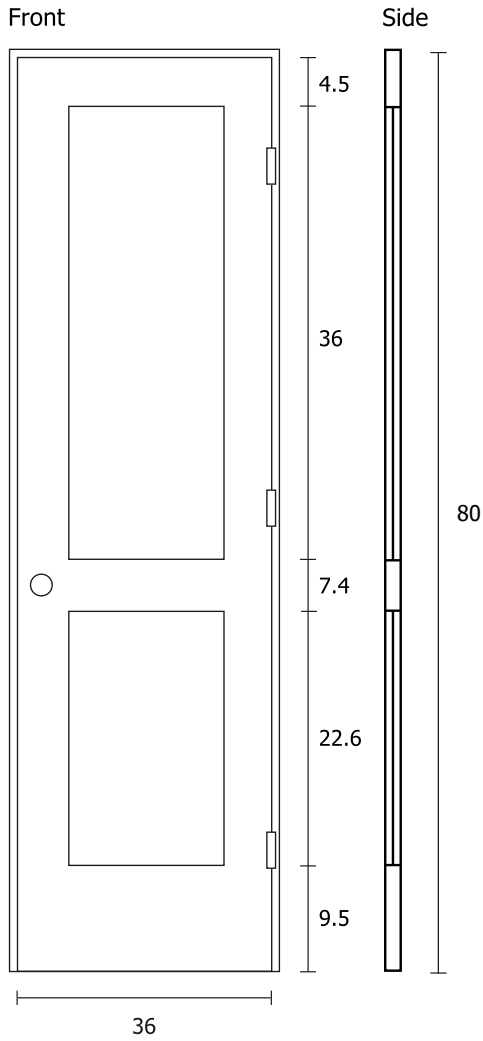

Prehung Door (Double Panel)

SKU# RID-36-80-2W-ORB-LH

Single Prehung Door

SKU Name	RID-36-80-2W-ORB-LH
Style	Double Panel
Material	Composite Wood
Height	80 inches (6/8)
Width	36 inches (3/0)
Thickness	1.375 inches
Framing Type	Prehung
Hinge Color/Finish	Oil Rubbed Bronze
Rough Opening Height	82 inches
Rough Opening Width	38.25 inches