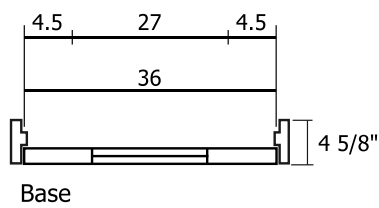

Prehung Door (Double Panel)

SKU# RID-36-80-2W-ORB-LH

Single Prehung Door

SKU Name	RID-36-80-2W-ORB-LH
Style	Double Panel
Material	Composite Wood
Height	80 inches (6/8)
Width	36 inches (3/0)
Thickness	1.375 inches
Framing Type	Prehung
Hinge Color/Finish	Oil Rubbed Bronze
Rough Opening Height	82 inches
Rough Opening Width	38.25 inches