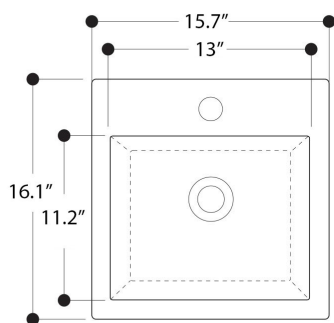

Features

- Ceramic
- Without overflow
- Countertop or wall-mount installation
- With faucet hole

Quad 40 - WS04301F

SKU# | Option:

- Quad 40 - WS04301F | White

<p>Collection Quad</p>	<p>Model Quad 40 - WS04301F</p>	<p>Dimensions Metric <i>1 inch = 2.54 cm</i> <i>1 inch = 25.4 mm</i></p>	 <p>1051 Lea Drive - Collegeville, PA 19426 Tel. 215 513 9400 - Fax 610 831 0215 www.ws bathcollections.com - info@ws bathcollectins.com</p>
-----------------------------------	--	--	---

QUAD 40 : LAVABO DA PIANO E SOSPESO
OVERTOP WALLHUNG BASIN

CODICE/CODE: WS04301F

MISURE/SIZE: 40x41 H15 CM

PESO/WEIGHT: 12 KG

N.B.: Le misure indicate possono subire una variazione dello 0,8 % circa, dovuta ad usura stampi o a piccole variazioni delle caratteristiche tecniche relative alle materie prime che compongono l' impasto.

N.B.: Indicated size could have a variation of about 0,8 % due to the usure of the moulds or the small variations of the raw materials' technical characteristics used in the mixture.

sizes of cut on the top

Collection
Quad

Model |
S wcf '62

Dimensions Metric

1 inch = 2.54 cm
1 inch = 25.4 mm

WS[®]
BATH
COLLECTIONS

1051 Lea Drive - Collegetown, PA 19426
Tel. 215 513 9400 - Fax 610 831 0215
www.ws bathcollections.com - info@ws bathcollections.com