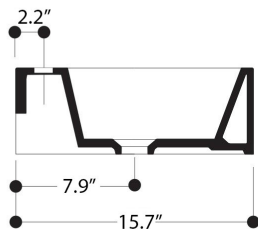

QUAD 40 : LAVABO DA PIANO E SOSPESO
OVERTOP WALLHUNG BASIN

CODICE/CODE: WS04301F

MISURE/SIZE: 40x41 H15 CM

PESO/WEIGHT: 12 KG

N.B.: Le misure indicate possono subire una variazione dello 0,8 % circa, dovuta ad usura stampi o a piccole variazioni delle caratteristiche tecniche relative alle materie prime che compongono l' impasto.

N.B.: Indicated size could have a variation of about 0,8 % due to the usure of the moulds or the small variations of the raw materials' technical characteristics used in the mixture.

sizes of cut on the top

Collection
Quad

Model |
S wcf '62

Dimensions Metric

1 inch = 2.54 cm
1 inch = 25.4 mm

WS[®]
BATH
COLLECTIONS

1051 Lea Drive - Collegetown, PA 19426
Tel. 215 513 9400 - Fax 610 831 0215
www.ws bathcollections.com - info@ws bathcollections.com

MOUNTING HARDWARE

Wall-mount installation

Vessel/ countertop installation

Bolts

Silicone (*optional*)

Collection
Quad

Model |
S wcf *62

Dimensions Metric
1 inch = 2.54 cm
1 inch = 25.4 mm