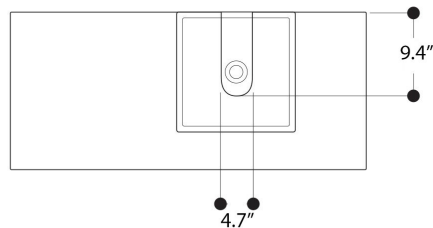

Features

- Ceramic
- Without overflow
- Countertop or wall-mount installation
- With faucet hole

Quad 40 - WS04301F

SKU# | Option:

- Quad 40 - WS04301F | White

<p>Collection Quad</p>	<p>Model Quad 40 - WS04301F</p>	<p>Dimensions Metric <i>1 inch = 2.54 cm</i> <i>1 inch = 25.4 mm</i></p>	 <p>1051 Lea Drive - Collegeville, PA 19426 Tel. 215 513 9400 - Fax 610 831 0215 www.ws bathcollections.com - info@ws bathcollectins.com</p>
-----------------------------------	--	--	---

QUAD 40 : LAVABO DA PIANO E SOSPESO
OVERTOP WALLHUNG BASIN

CODICE/CODE: WS04301F

MISURE/SIZE: 40x41 H15 CM

PESO/WEIGHT: 12 KG

N.B.: Le misure indicate possono subire una variazione dello 0,8 % circa, dovuta ad usura stampi o a piccole variazioni delle caratteristiche tecniche relative alle materie prime che compongono l' impasto.

N.B.: Indicated size could have a variation of about 0,8 % due to the usure of the moulds or the small variations of the raw materials' technical characteristics used in the mixture.

sizes of cut on the top

Collection
Quad

Model |
S wcf '62

Dimensions Metric

1 inch = 2.54 cm
1 inch = 25.4 mm

WS[®]
BATH
COLLECTIONS

1051 Lea Drive - Collegetown, PA 19426
Tel. 215 513 9400 - Fax 610 831 0215
www.ws bathcollections.com - info@ws bathcollections.com