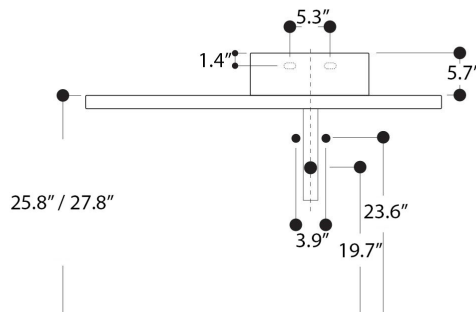

QUAD 40 : LAVABO DA PIANO E SOSPESO
OVERTOP WALLHUNG BASIN

CODICE/CODE: WS04301F

MISURE/SIZE: 40x41 H15 CM

PESO/WEIGHT: 12 KG

N.B.: Le misure indicate possono subire una variazione dello 0,8 % circa, dovuta ad usura stampi o a piccole variazioni delle caratteristiche tecniche relative alle materie prime che compongono l' impasto.

N.B.: Indicated size could have a variation of about 0,8 % due to the usure of the moulds or the small variations of the raw materials' technical characteristics used in the mixture.

sizes of cut on the top

Collection
Quad

Model |
S wcf '62

Dimensions Metric

1 inch = 2.54 cm
1 inch = 25.4 mm

WS[®]
BATH
COLLECTIONS

1051 Lea Drive - Collegetown, PA 19426
Tel. 215 513 9400 - Fax 610 831 0215
www.ws bathcollections.com - info@ws bathcollections.com

MOUNTING HARDWARE

Wall-mount installation

Vessel/ countertop installation

Bolts

Silicone (*optional*)

Collection
Quad

Model |
S wcf *62

Dimensions Metric
1 inch = 2.54 cm
1 inch = 25.4 mm