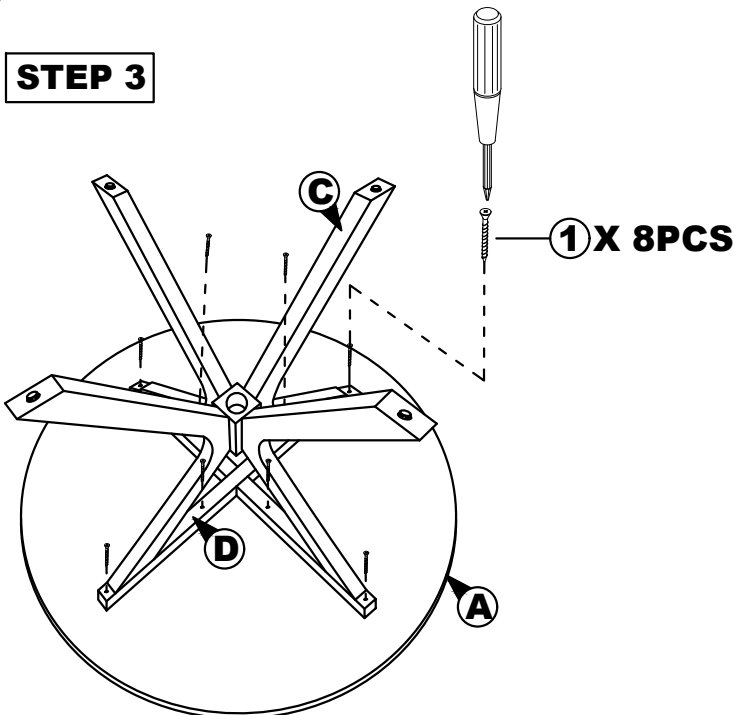

NO	PART LIST	QTY
A	BACK REST	1 PC
B	FRONT LEG	1 PC
C	SIDE RAIL	2 PCS
D	CUSHION SEAT	1 PC

NO	DESCRIPTION	QTY
1	JCBC SCREW M6 X 50MM 	6 PCS
2	WOOD DOWEL Ø8 x 30MM 	4 PCS
3	CSK SCREW M4 x 30MM 	3 PCS
4	SPRNG WASHER M6 	6 PCS
5	M4 ALLEN KEY 	1 PC

CAUTION :

1. Do not FULLY - TIGHTEN the nut or screw until all is ready to assemble.
2. Do not OVER - TIGHTEN the nut or screw to avoid causing damages to the thread.
3. Keep all hardware part out reach of children.

NO	PART LIST	QTY
A	TABLE TOP	1 PC
B	PEDESTAL TABLE CENTER	1 PC
C	PEDESTAL LEGS	4 PCS
D	CROSS BAR 'X'	2 PCS

NO	DESCRIPTION	QTY
1	CSK SCREW M4 X 30MM 	16 PCS
2	HEX. NUT 	8 PCS
3	FLAT WASHER 	8 PCS
4	SPANNAR 	1 PC
5	ADJUSTER 	4 PCS

STEP 1

STEP 2

STEP 3

STEP 4

COMPELETE
ASSEMBLE