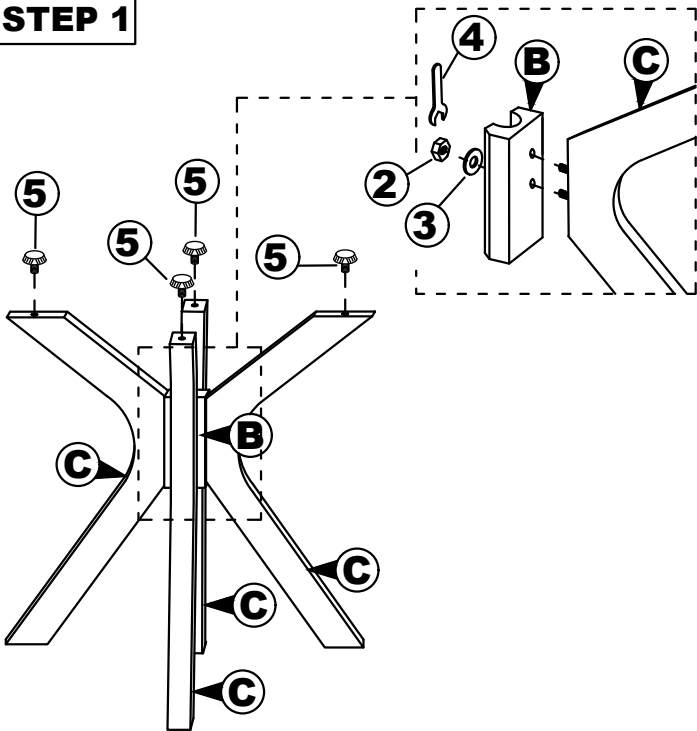

ASSEMBLY INSTRUCTION

Read this instruction carefully. Remove all wrapping material, staples and straps from the carton. See hardware and furniture part list For guidance. Be sure you have all wooden furniture parts on a clean and flat soft surface, such as a carpet or rug, to prevent from being scratched. Follow the figure to start assembling.

CAUTION :

1. Do not FULLY - TIGHTEN the nut or screw until all is ready to assemble.
2. Do not OVER - TIGHTEN the nut or screw to avoid causing damages to the thread.
3. Keep all hardware part out reach of children.

NO	PART LIST	QTY
A	TABLE TOP	1 PC
B	PEDESTAL TABLE CENTER	1 PC
C	PEDESTAL LEGS	4 PCS
D	CROSS BAR 'X'	2 PCS

NO	DESCRIPTION	QTY
1	CSK SCREW M4 X 30MM	16 PCS
2	HEX. NUT	8 PCS
3	FLAT WASHER	8 PCS
4	SPANNAR	1 PC
5	ADJUSTER	4 PCS

STEP 1