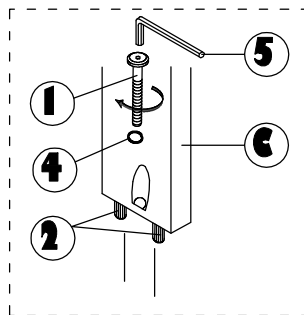

ASSEMBLY INSTRUCTION

Read this instruction carefully. Remove all wrapping material, staples and straps from the carton.

See hardware and furniture part list

For guidance. Be sure you have all wooden furniture parts on a clean and flat soft surface, such as a carpet or rug, to prevent from being scratched. Follow the figure to start assembling.

CAUTION :

1. Do not FULLY - TIGHTEN the nut or screw untill all is ready to assemble.
2. Do not OVER - TIGHTEN the nut or screw to avoid causing damages to the thread.
3. Keep all hardware part out reach of children.

NO	PART LIST	QTY
A	BACK REST	1 PC
B	FRONT LEG	1 PC
C	SIDE RAIL	2 PCS
D	CUSHION SEAT	1 PC

NO	DESCRIPTION	QTY
1	JCBC SCREW M6 X 50MM	6 PCS
2	WOOD DOWEL Ø8 x 30MM	4 PCS
3	CSK SCREW M4 x 30MM	3 PCS
4	SPRNG WASHER M6	6 PCS
5	M4 ALLEN KEY	1 PC

STEP 1