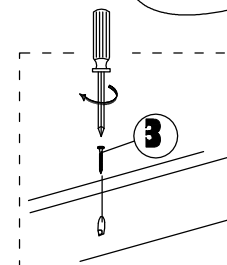

CAUTION :

1. Do not FULLY - TIGHTEN the nut or screw untill all is ready to assemble.
2. Do not OVER - TIGHTEN the nut or screw to avoid causing damages to the thread.
3. Keep all hardware part out reach of children.

NO	PART LIST	QTY
A	BACK REST	1 PC
B	FRONT LEG	1 PC
C	SIDE RAIL	2 PCS
D	CUSHION SEAT	1 PC

NO	DESCRIPTION	QTY
1	JCBC SCREW M6 X 50MM 	6 PCS
2	WOOD DOWEL Ø8 x 30MM 	4 PCS
3	CSK SCREW M4 x 30MM 	3 PCS
4	SPRNG WASHER M6 	6 PCS
5	M4 ALLEN KEY 	1 PC

STEP 1

STEP 2

STEP 3

STEP 4

COMPELETE ASSEMBLE

ASSEMBLY INSTRUCTION

Read this instruction carefully. Remove all wrapping material, staples and straps from the carton. See hardware and furniture part list For guidance. Be sure you have all wooden furniture parts on a clean and flat soft surface, such as a carpet or rug, to prevent from being scratched. Follow the figure to start assembling.

NO	PART LIST	QTY
A	TABLE TOP	1 PC
B	PEDESTAL TABLE CENTER	1 PC
C	PEDESTAL LEGS	4 PCS
D	CROSS BAR 'X'	2 PCS

NO	DESCRIPTION	QTY
1	CSK SCREW M4 X 30MM 	16 PCS
2	HEX. NUT 	8 PCS
3	FLAT WASHER 	8 PCS
4	SPANNAR 	1 PC
5	ADJUSTER 	4 PCS