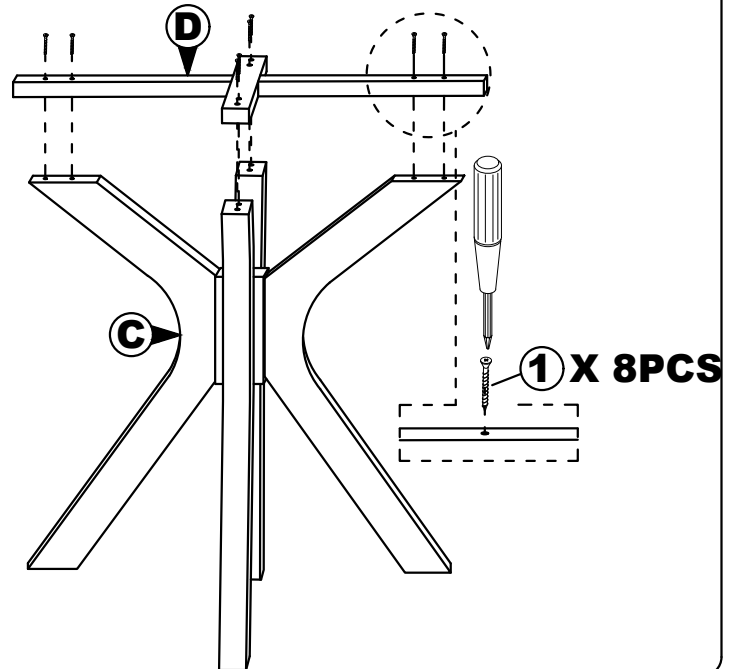

ASSEMBLY INSTRUCTION

Read this instruction carefully. Remove all wrapping material, staples and straps from the carton. See hardware and furniture part list For guidance. Be sure you have all wooden furniture parts on a clean and flat soft surface, such as a carpet or rug, to prevent from being scratched. Follow the figure to start assembling.

CAUTION :

1. Do not FULLY - TIGHTEN the nut or screw until all is ready to assemble.
2. Do not OVER - TIGHTEN the nut or screw to avoid causing damages to the thread.
3. Keep all hardware part out reach of children.

NO	PART LIST	QTY
A	TABLE TOP	1 PC
B	PEDESTAL TABLE CENTER	1 PC
C	PEDESTAL LEGS	4 PCS
D	CROSS BAR 'X'	2 PCS

NO	DESCRIPTION	QTY
1	CSK SCREW M4 X 30MM	16 PCS
2	HEX. NUT	8 PCS
3	FLAT WASHER	8 PCS
4	SPANNAR	1 PC
5	ADJUSTER	4 PCS

STEP 1

STEP 2

STEP 3

STEP 4

COMPELETE
ASSEMBLE