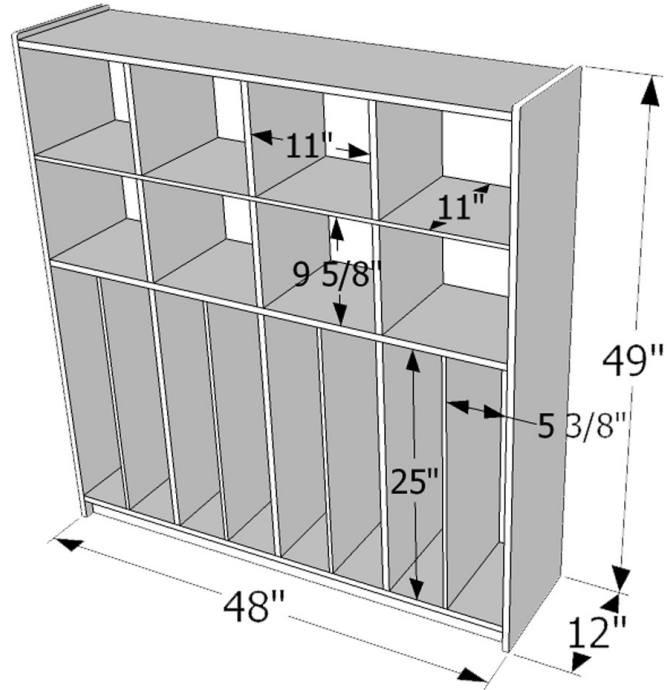

Baltic Birch Neat-n-Trim Lockers (47"W) 49"H x 48"W x 12"D

GREENGUARD® Gold certified. Locker features eight divided hanging sections to meet stringent sanitation requirements. Side mounted coat hooks in each section accommodates coats and additional items. Eight generous cubby compartments above for school materials, boots, & more. All surfaces and back are 100% Plywood with our exclusive Tuff-Gloss™ UV finish. Unassembled.