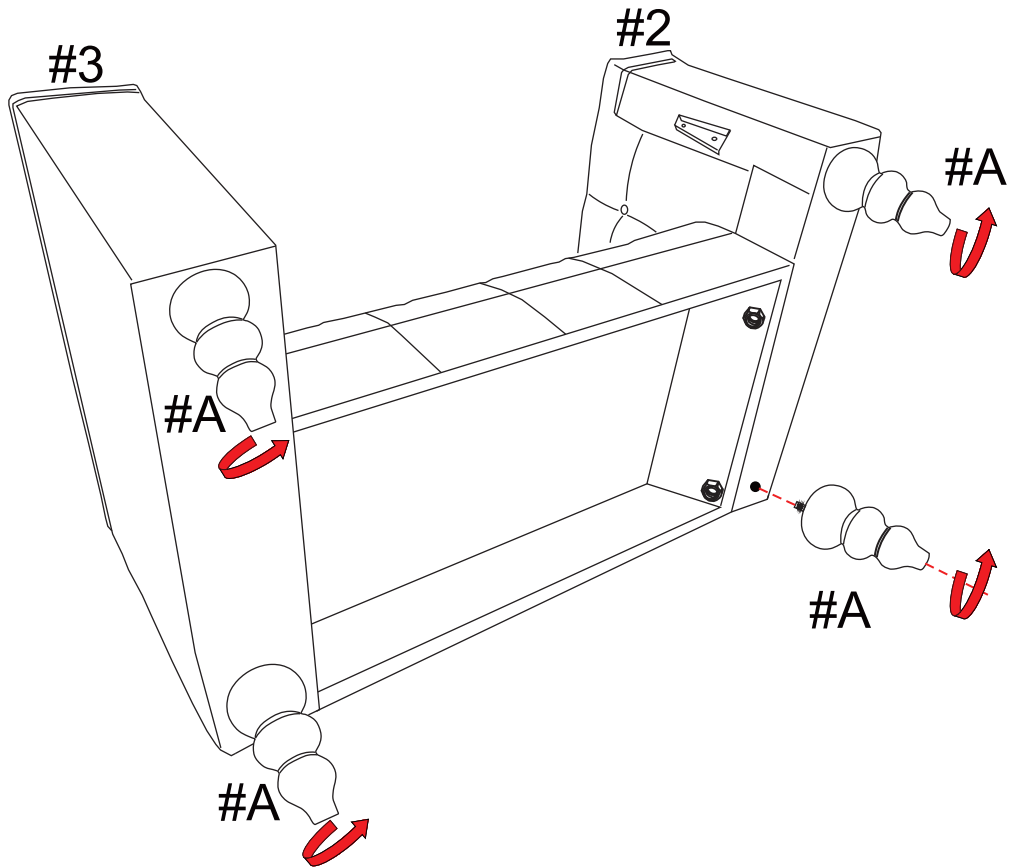

ASSEMBLY INSTRUCTIONS

PARTS

#1 1pc

BACKREST

#2 1pc

LEFT ARM

#3 1pc

RIGHT ARM

#4 1pc

SAET

HARDWARE

#A 4 pcs

WOODEN LEG

#B 4 pcs

WHOLE TOOTH SCREW
90mm L

#C 4 pcs

NUT

#D 4 pcs

FLAT WASHER
22mm

#E 1 pc

WRENCH

ASSEMBLY INSTRUCTIONS

STEP1:

STEP2:

ASSEMBLY INSTRUCTIONS

STEP3:

STEP4: