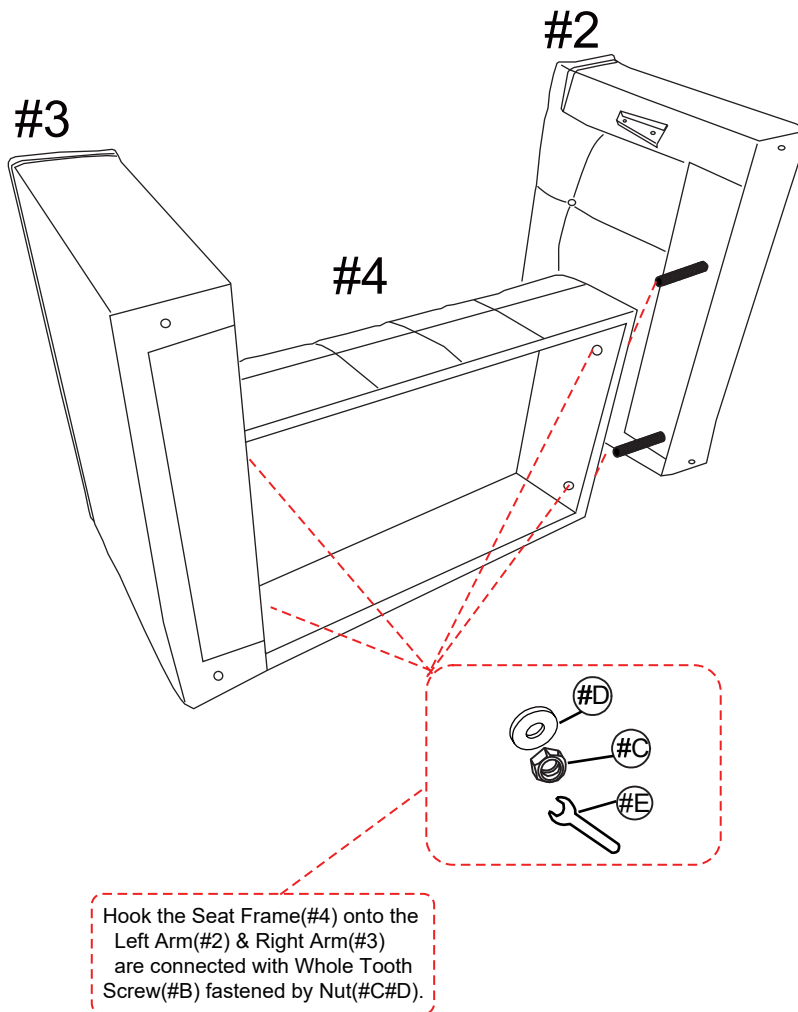

ASSEMBLY INSTRUCTIONS

PARTS

#1 1pc

BACKREST

#2 1pc

LEFT ARM

#3 1pc

RIGHT ARM

#4 1pc

SAET

HARDWARE

#A 4 pcs

WOODEN LEG

#B 4 pcs

WHOLE TOOTH SCREW
90mm L

#C 4 pcs

NUT

#D 4 pcs

FLAT WASHER
22mm

#E 1 pc

WRENCH

ASSEMBLY INSTRUCTIONS

STEP1:

STEP2: