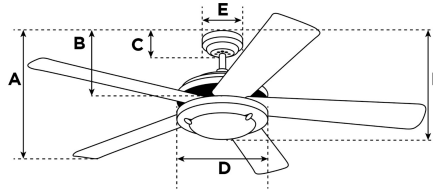

SPECIFICATION SHEET

Ceiling Fan

52 in. White Finish
 Reversible Blades (White/White Washed Pine) Frosted Ribbed Glass

Specifications

Size	52"
Blades.....	Reversible MDF Blades (White/White Washed Pine)
Blade Pitch.....	11°
Approved Location	Indoor
Suggested Room Size.....	Large Room (up to 15x15)
Down Rod.....	N/A
Installation.....	Hugger
Max. Ceiling Angle.....	N/A
Lead Wire	12"
Light Bulb Usage.....	Includes (4) Candelabra (E12) Base, 4.5 Watt B11 LED Lamps
Control.....	Not Adaptable
Motor Finish.....	White
Motor Material	Cold Rolled Steel Motor 153mm x 15mm
Reverse Airflow.....	Yes
Capacitor	Triple
Switch Housing Cap.....	Not Included

Reversible White Washed Pine
 Finish Blades

Energy Information

	With down rod	Hugger/ Without down rod
Airflow (High).....	N/A	4296
Airflow (CFM) ^Δ	N/A	3225
Airflow Efficiency (CFM/W) ^Δ	N/A	82
Energy Use (excludes lights) ^Δ	N/A	39
Estimated Yearly Energy Cost ^Δ	N/A	\$11
RPM (High)	166	
Amp (High)	0.51	

A. Top of Canopy to Bottom of Blades	7.1"
B. Top of Canopy to Bottom of Switch House	8.1"
C. Top of Canopy to Bottom of Canopy	N/A
D. Width of Motor Housing.....	11.5"
E. Width of Canopy.....	N/A
F. Top of Canopy to Bottom of Glass.....	13"