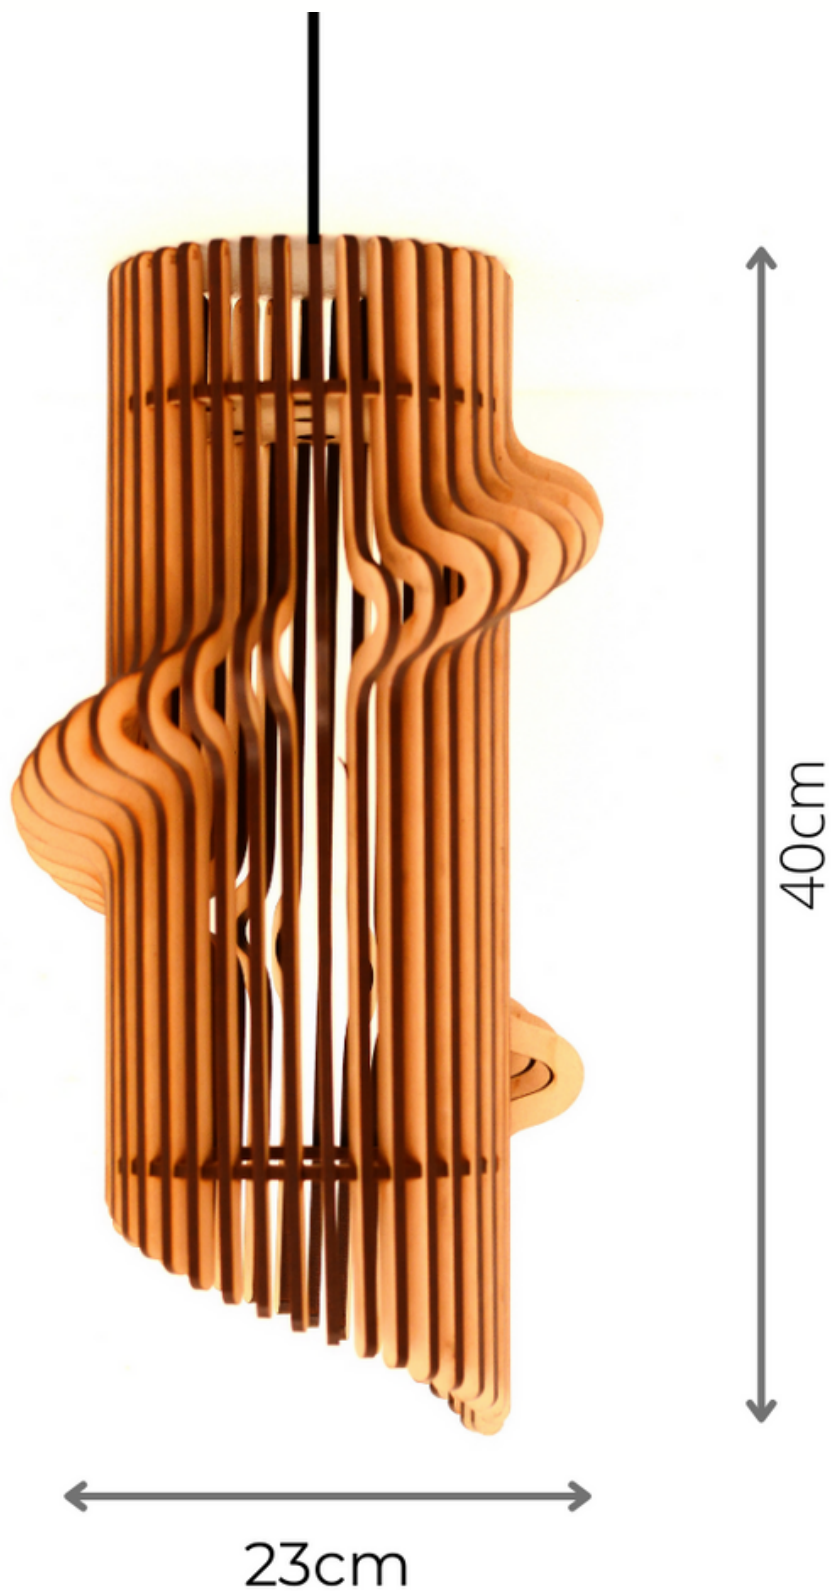

Item : Waves Pendant Shade

Height: 42 cm / Width 23 cm

Material: Wood

Holder: Standard 40 mm space for E27 holders (Required).
Universal spacer required for bayonet or other smaller holders which is not included in the package.

Bulb: 60W Max E27

Easy Fit: Yes

Tools Required: No

HARTSMED E

HANDMADE DECOR

H

HARTSMED E

HANDMADE DECOR

H

40mm For E27 Holders. Universal spacers
can be used or bayonet and other
specialist fittings

HARTSMEDDE

HANDMADE DECOR