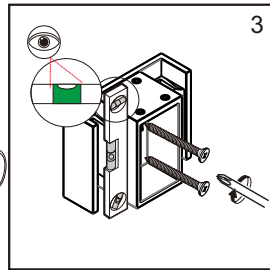

Part list

[01] x1
Aluminum Seal

[02] x1
Top rail

[03] x2
Door panel

[04] x4
Gasket

[05] x2
Handleset

[06] x4
Top Roller

[07] x4
Anti-collision
Component

[08] x2
Wall Connector

[09] x1
Door Guide

[10] x1
Cap

01

02

Production Height	A
76"(1930mm)	72.2"(1834mm)

03

04