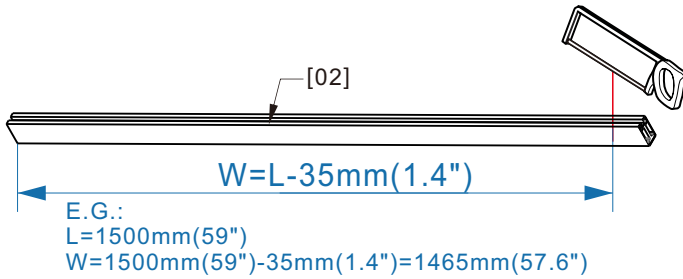

[08] x2
Wall Connector

[09] x1
Door Guide

[10] x1
Cap

01

02

Production Height	A
76"(1930mm)	72.2"(1834mm)

03

04