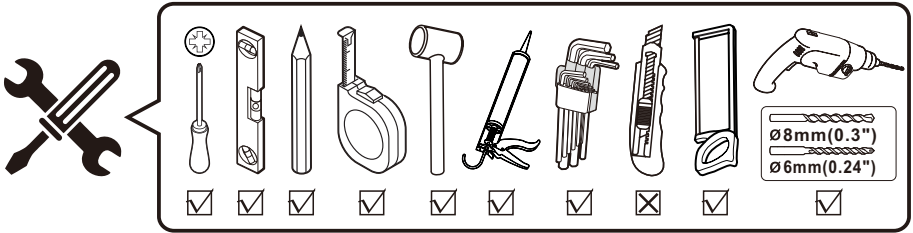

INSTALLATION INSTRUCTIONS

LY01

WARNING

When the glass is placed upright, something soft should be placed on the bottom.

Tempered Glass, please don't hit the corners and the surrounding, otherwise the glass will burst.

Part list

[01] x1
Aluminum Seal

[02] x1
Top rail

[03] x2
Door panel

[04] x4
Gasket

[05] x2
Handleset

[06] x4
Top Roller

[07] x4
Anti-collision
Component

[08] x2
Wall Connector

[09] x1
Door Guide

[10] x1
Cap

01

02

Production Height	A
76"(1930mm)	72.2"(1834mm)

03

04