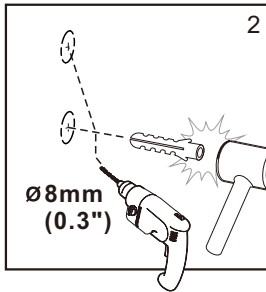

Part list

[01] x1
Aluminum Seal

[02] x1
Top rail

[03] x2
Door panel

[04] x4
Gasket

[05] x2
Handleset

[06] x4
Top Roller

[07] x4
Anti-collision
Component

[08] x2
Wall Connector

[09] x1
Door Guide

[10] x1
Cap

01

02

Production Height	A
76"(1930mm)	72.2"(1834mm)

03

04