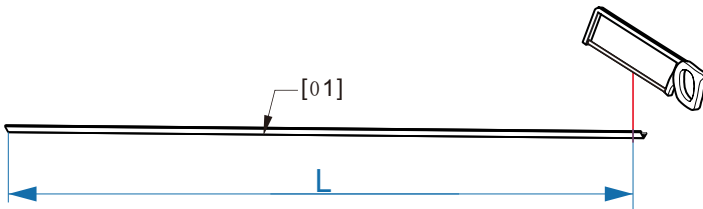

INSTALLATION INSTRUCTIONS

LY01

WARNING

When the glass is placed upright, something soft should be placed on the bottom.

Tempered Glass, please don't hit the corners and the surrounding, otherwise the glass will burst.

Part list

[01] x1
Aluminum Seal

[02] x1
Top rail

[03] x2
Door panel

[04] x4
Gasket

[05] x2
Handleset

[06] x4
Top Roller

[07] x4
Anti-collision
Component

[08] x2
Wall Connector

[09] x1
Door Guide

[10] x1
Cap

01

02

Production Height	A
76"(1930mm)	72.2"(1834mm)

03

04