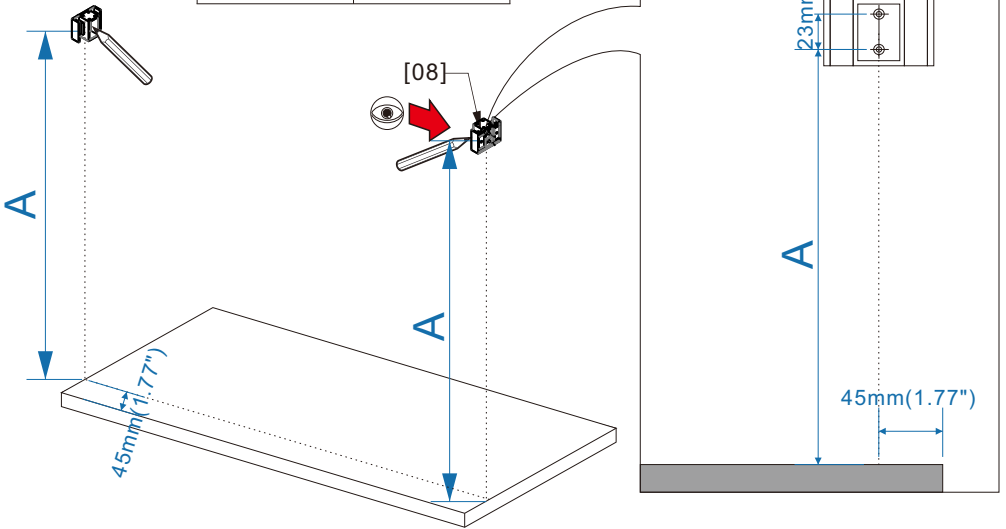

Part list

[01] x1
Aluminum Seal

[02] x1
Top rail

[03] x2
Door panel

[04] x4
Gasket

[05] x2
Handleset

[06] x4
Top Roller

[07] x4
Anti-collision
Component

[08] x2
Wall Connector

[09] x1
Door Guide

[10] x1
Cap

01

02

Production Height	A
76"(1930mm)	72.2"(1834mm)

03

04