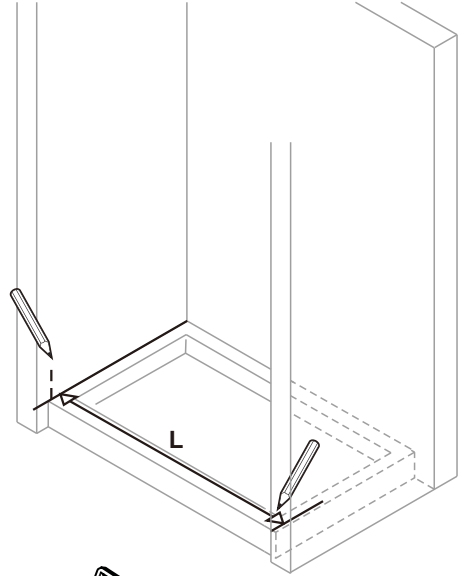

Part list

[01] x1
Aluminum Seal

[02] x1
Top rail

[03] x2
Door panel

[04] x4
Gasket

[05] x2
Handleset

[06] x4
Top Roller

[07] x4
Anti-collision
Component

[08] x2
Wall Connector

[09] x1
Door Guide

[10] x1
Cap

01

02

Production Height	A
76"(1930mm)	72.2"(1834mm)

03

04