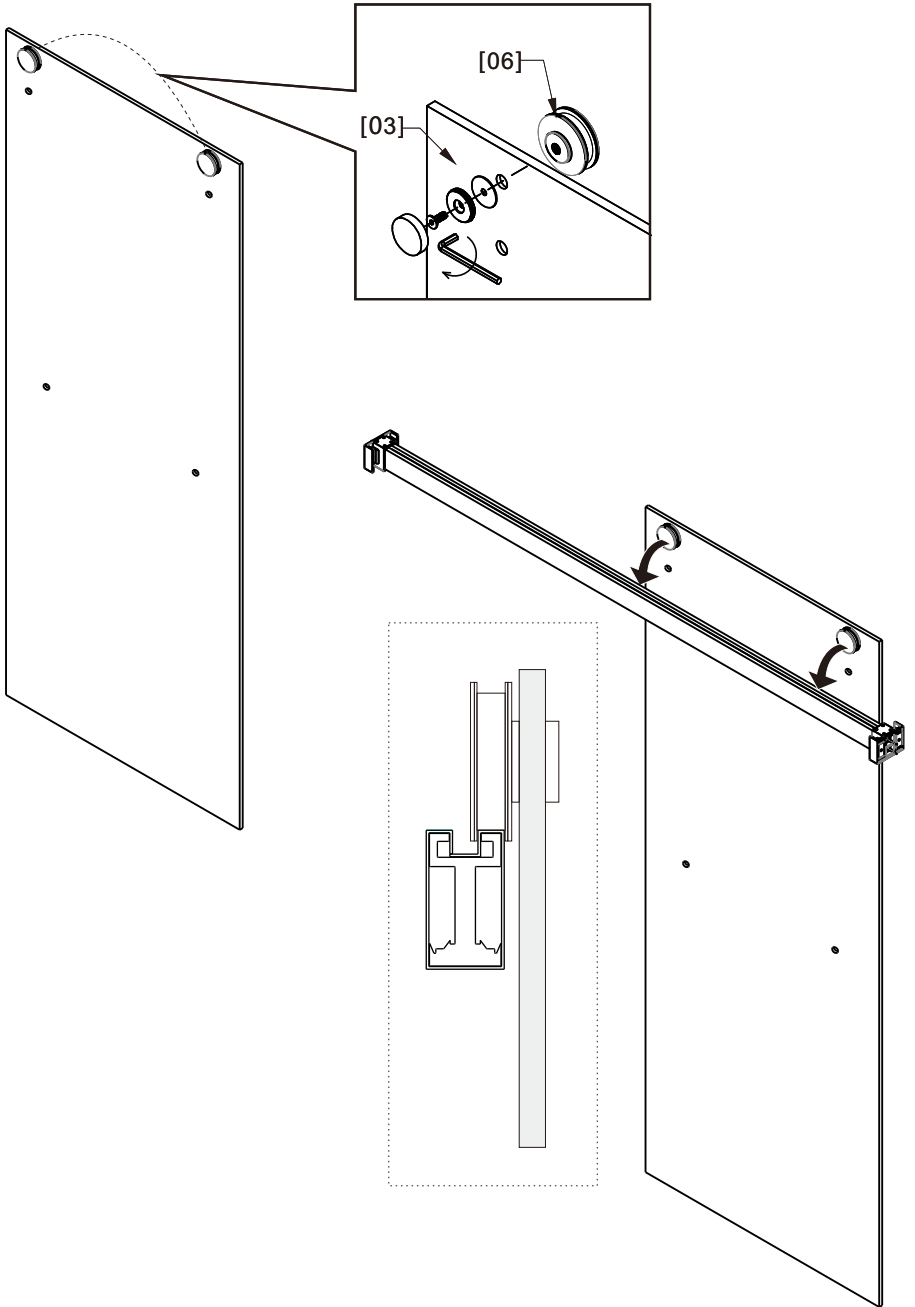

Part list

[01] x1
Aluminum Seal

[02] x1
Top rail

[03] x2
Door panel

[04] x4
Gasket

[05] x2
Handleset

[06] x4
Top Roller

[07] x4
Anti-collision
Component

[08] x2
Wall Connector

[09] x1
Door Guide

[10] x1
Cap

01

02

Production Height	A
76"(1930mm)	72.2"(1834mm)

03

04

05

06

07

08

09