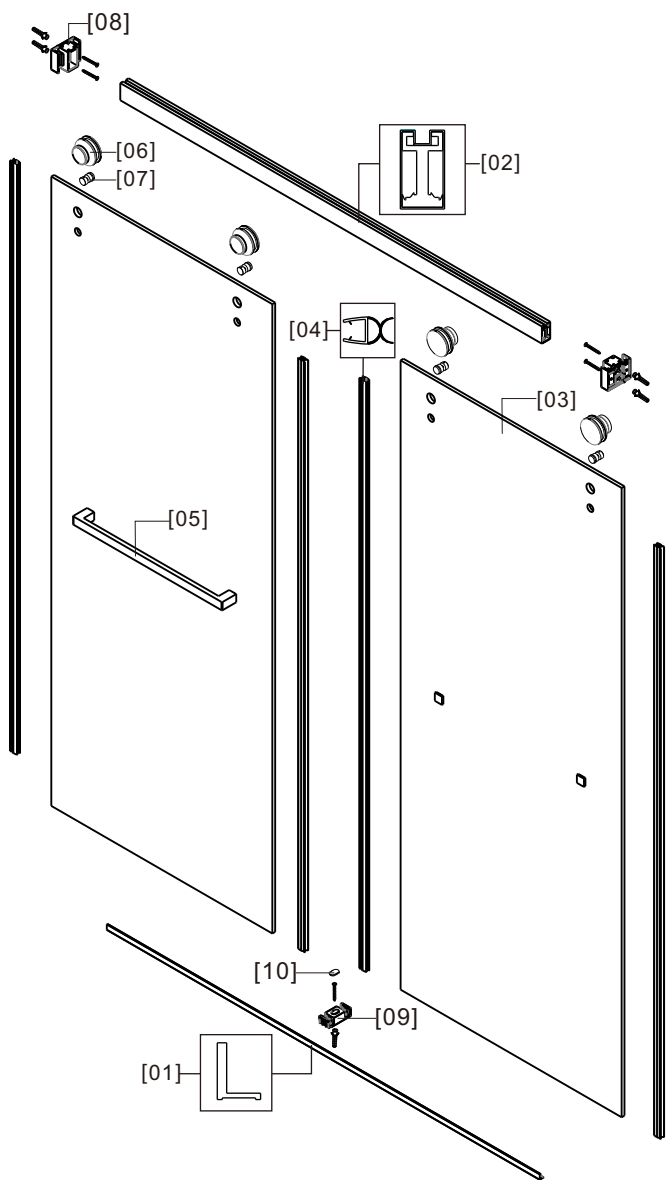

INSTALLATION INSTRUCTIONS

LY01

WARNING

When the glass is placed upright, something soft should be placed on the bottom.

Tempered Glass, please don't hit the corners and the surrounding, otherwise the glass will burst.

Part list

[01] x1
Aluminum Seal

[02] x1
Top rail

[03] x2
Door panel

[04] x4
Gasket

[05] x2
Handleset

[06] x4
Top Roller

[07] x4
Anti-collision
Component

[08] x2
Wall Connector

[09] x1
Door Guide

[10] x1
Cap

01

02

Production Height	A
76"(1930mm)	72.2"(1834mm)

03

04

05

06

07

08

09