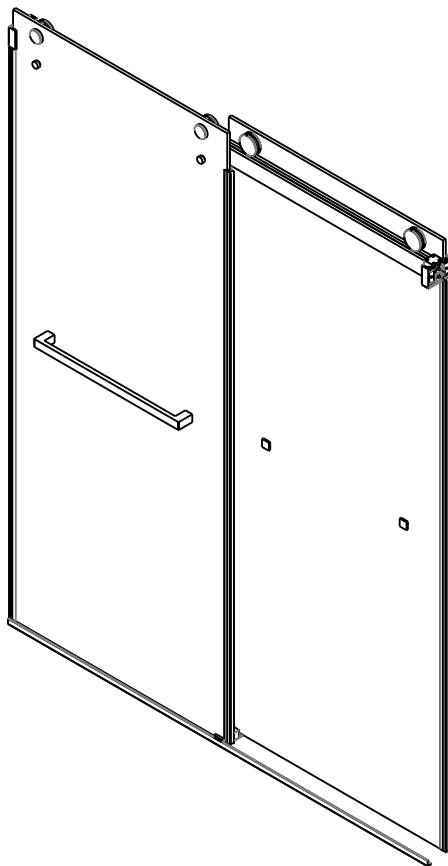

INSTALLATION INSTRUCTIONS

LY01

WARNING

When the glass is placed upright, something soft should be placed on the bottom.

Tempered Glass, please don't hit the corners and the surrounding, otherwise the glass will burst.

Part list

[01] x1
Aluminum Seal

[02] x1
Top rail

[03] x2
Door panel

[04] x4
Gasket

[05] x2
Handleset

[06] x4
Top Roller

[07] x4
Anti-collision
Component

[08] x2
Wall Connector

[09] x1
Door Guide

[10] x1
Cap

01

02

Production Height	A
76"(1930mm)	72.2"(1834mm)

03

04