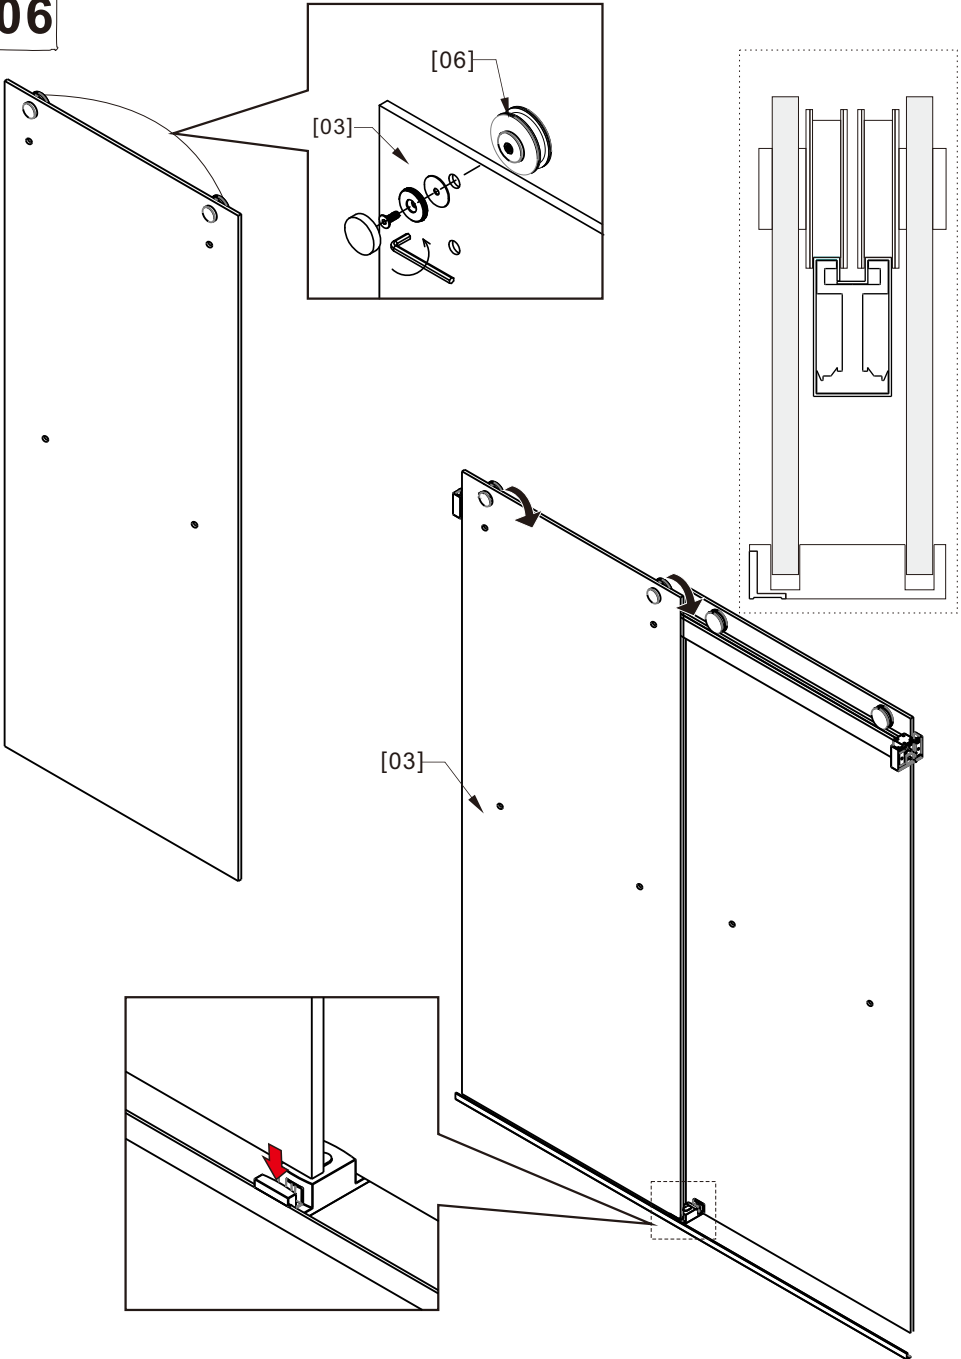

Part list

[01] x1
Aluminum Seal

[02] x1
Top rail

[03] x2
Door panel

[04] x4
Gasket

[05] x2
Handleset

[06] x4
Top Roller

[07] x4
Anti-collision
Component

[08] x2
Wall Connector

[09] x1
Door Guide

[10] x1
Cap

01

02

Production Height	A
76"(1930mm)	72.2"(1834mm)

03

04

05

06

07

08

09