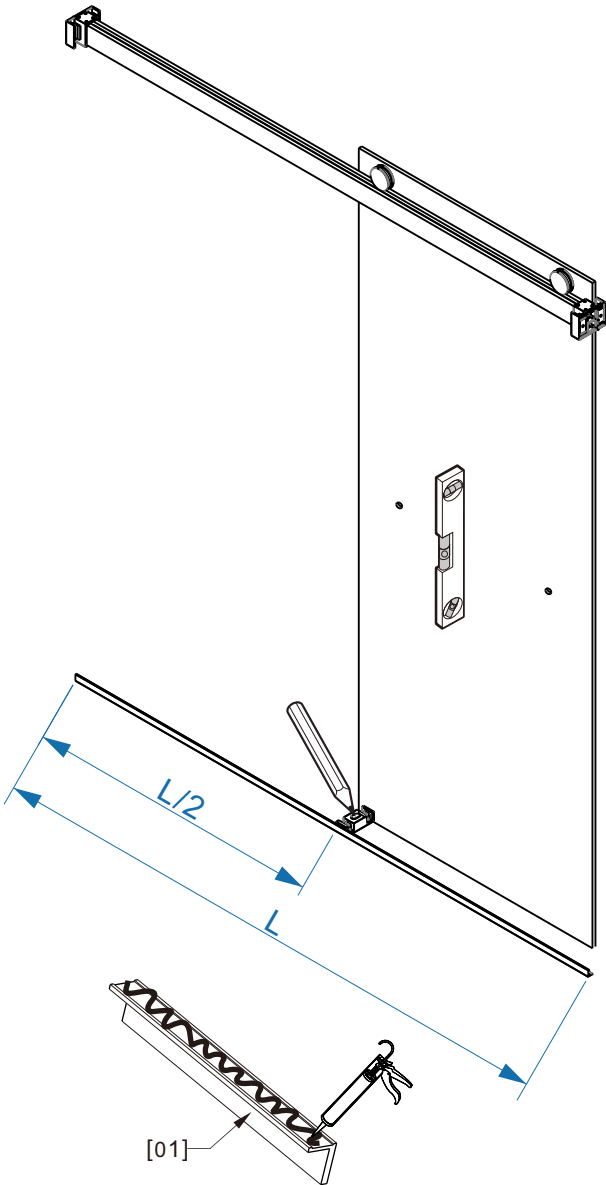

Part list

[01] x1
Aluminum Seal

[02] x1
Top rail

[03] x2
Door panel

[04] x4
Gasket

[05] x2
Handleset

[06] x4
Top Roller

[07] x4
Anti-collision
Component

[08] x2
Wall Connector

[09] x1
Door Guide

[10] x1
Cap

01

02

Production Height	A
76"(1930mm)	72.2"(1834mm)

03

04

05

06

07

08

09