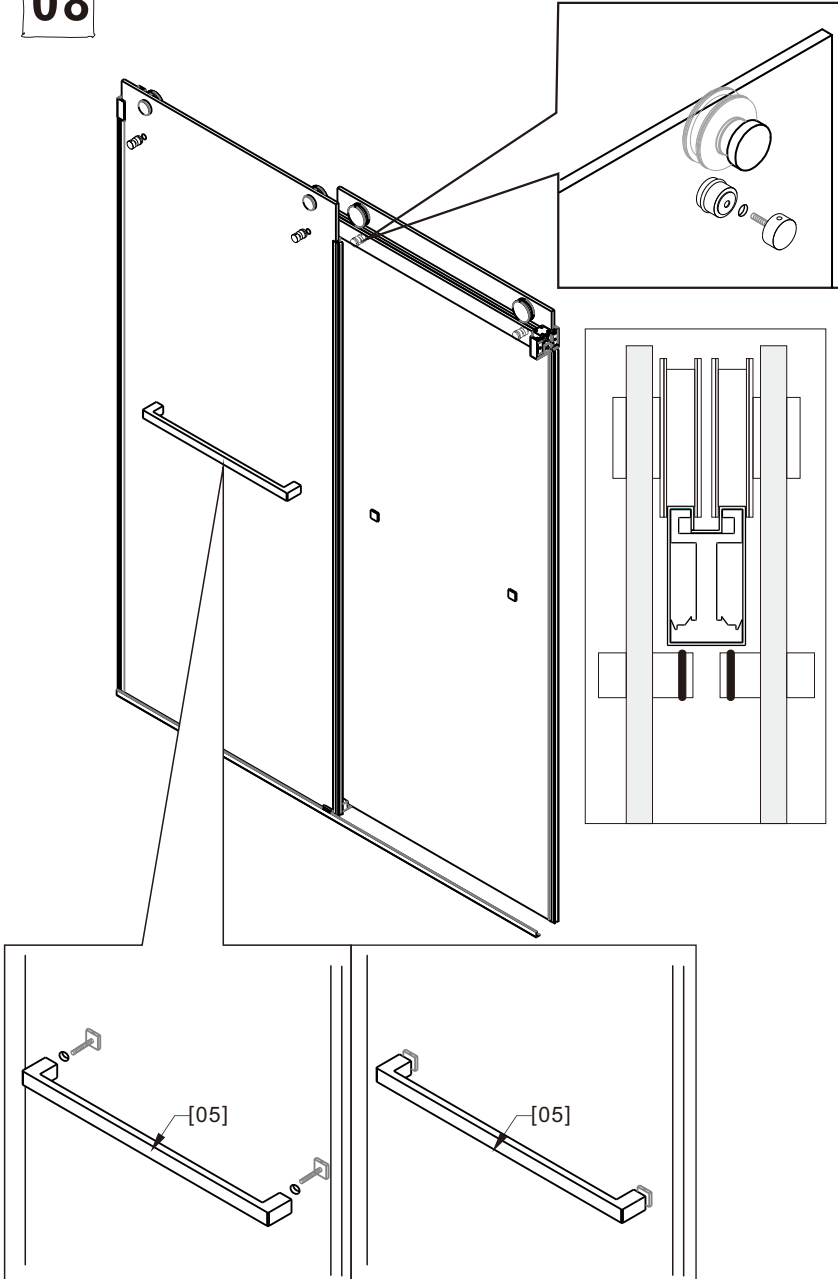

Part list

[01] x1
Aluminum Seal

[02] x1
Top rail

[03] x2
Door panel

[04] x4
Gasket

[05] x2
Handleset

[06] x4
Top Roller

[07] x4
Anti-collision
Component

[08] x2
Wall Connector

[09] x1
Door Guide

[10] x1
Cap

01

02

Production Height	A
76"(1930mm)	72.2"(1834mm)

03

04

05

06

07

08

09