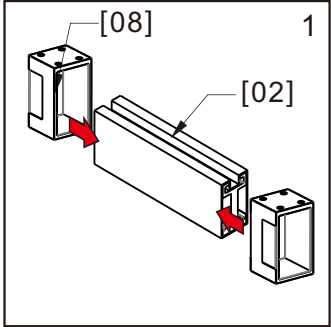

Part list

[01] x1
Aluminum Seal

[02] x1
Top rail

[03] x2
Door panel

[04] x4
Gasket

[05] x2
Handleset

[06] x4
Top Roller

[07] x4
Anti-collision
Component

[08] x2
Wall Connector

[09] x1
Door Guide

[10] x1
Cap

01

02

Production Height	A
76"(1930mm)	72.2"(1834mm)

03

04