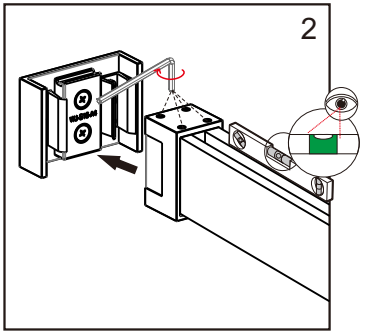

INSTALLATION INSTRUCTIONS

LY01

WARNING

When the glass is placed upright, something soft should be placed on the bottom.

Tempered Glass, please don't hit the corners and the surrounding, otherwise the glass will burst.

Part list

[01] x1
Aluminum Seal

[02] x1
Top rail

[03] x2
Door panel

[04] x4
Gasket

[05] x2
Handleset

[06] x4
Top Roller

[07] x4
Anti-collision
Component

[08] x2
Wall Connector

[09] x1
Door Guide

[10] x1
Cap

01

02

Production Height	A
76"(1930mm)	72.2"(1834mm)

03

04