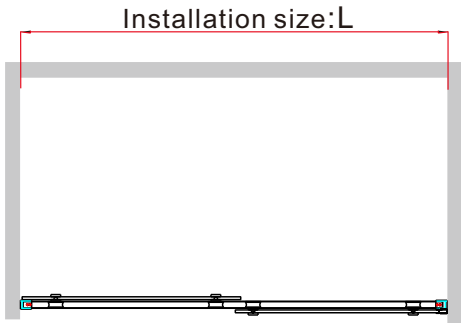

[08] x2
Wall Connector

[09] x1
Door Guide

[10] x1
Cap

01

02

Production Height	A
76"(1930mm)	72.2"(1834mm)

03

04