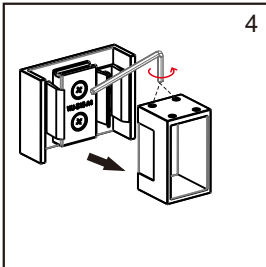

Part list

[01] x1
Aluminum Seal

[02] x1
Top rail

[03] x2
Door panel

[04] x4
Gasket

[05] x2
Handleset

[06] x4
Top Roller

[07] x4
Anti-collision
Component

[08] x2
Wall Connector

[09] x1
Door Guide

[10] x1
Cap

01

02

Production Height	A
76"(1930mm)	72.2"(1834mm)

03

04