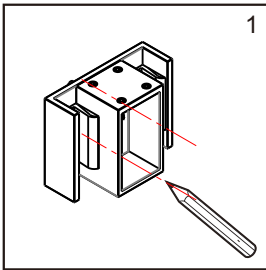

Part list

[01] x1
Aluminum Seal

[02] x1
Top rail

[03] x2
Door panel

[04] x4
Gasket

[05] x2
Handleset

[06] x4
Top Roller

[07] x4
Anti-collision
Component

[08] x2
Wall Connector

[09] x1
Door Guide

[10] x1
Cap

01

02

Production Height	A
76"(1930mm)	72.2"(1834mm)

03

04