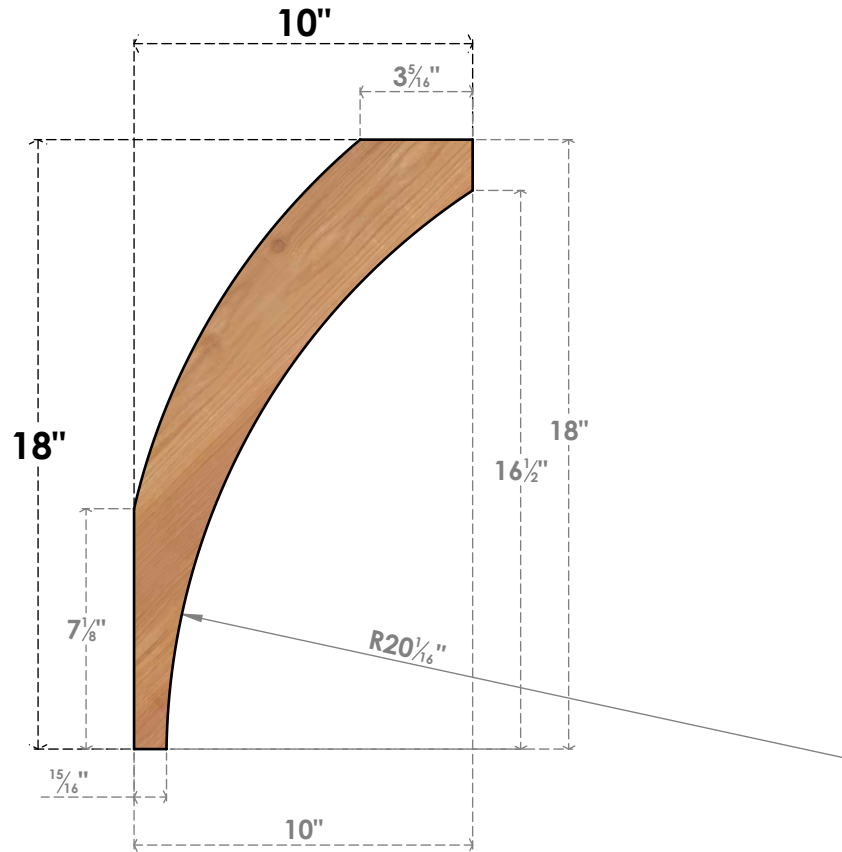

BRC04X10X18THR00SWR

3 1/2"W X 10"D X 18"H THORTON SMOOTH BRACE, WESTERN RED CEDAR

SIDE

FRONT

EKENA MILLWORK
 2300 WEST MAIN ST.
 CLARKSVILLE, TX 75426
 TOLL FREE: 866-607-0453
 WWW.EKENAMILLWORK.COM

NOTES

1. INSTALLATION TO BE COMPLETED IN ACCORDANCE WITH MANUFACTURER'S SPECIFICATIONS.
2. DRAWING MAY NOT BE TO SCALE
3. THIS DRAWING IS INTENDED FOR DESIGN AND PLANNING PURPOSES ONLY.
4. ALL INFORMATION CONTAINED HEREIN WAS CURRENT AT THE TIME OF DEVELOPMENT BUT MUST BE REVIEWED AND APPROVED BY THE PRODUCT MANUFACTURER TO BE CONSIDERED ACCURATE.
5. PRODUCTS ARE NOT KILN DRIED. THIS ITEM IS UNIQUE AND WILL CONTAIN THE NATURAL VARIATIONS THAT THE WOOD SPECIES OFFERS. THIS MAY RESULT IN VARIATIONS UP TO 1/4"