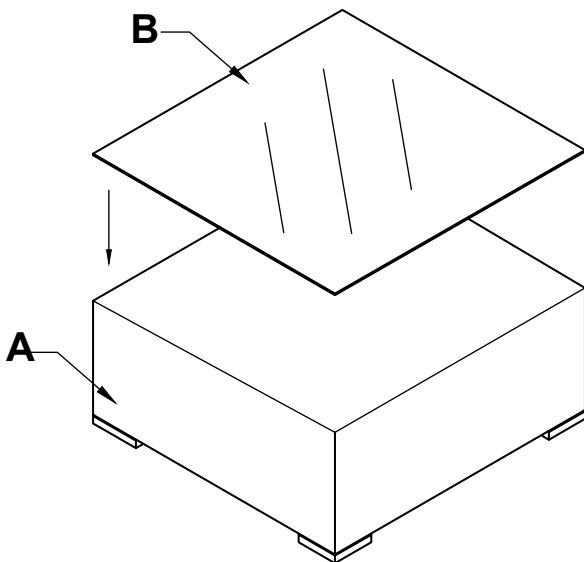

1

Attach the right arm rest (A) and the seat back (B) using M6 x 32 socket head cap screws (I) with flat washers (J). Do this in two places.

SUNCROWN

FURNITURE

F002008BR04-K**Lounge****2**

Flip the assembly upside down. Attach the seat base (C) to the assembly using M6 x 35 socket head cap screws (H) with flat washers (J). Do this in four places.

**3**

With the assembly still flipped over, attach the front and side panel frames (D & E) using M6 x 32 socket head cap screws (I) with flat washers (J). Do this in nine places.

**4**

Flip the assembly back then place the seat cushion on it.

Do not tighten screws fully until the item is fully assembled.

SUNCROWN FURNITURE

F002008BR04-K Coffee Table

Item no.	Reference Image	Description	Qty.
A		Coffee Table	1
B		Glass Top	1

Place the glass top (B) on the coffee table (A).