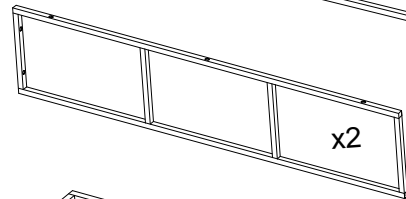

Armrest Cushion