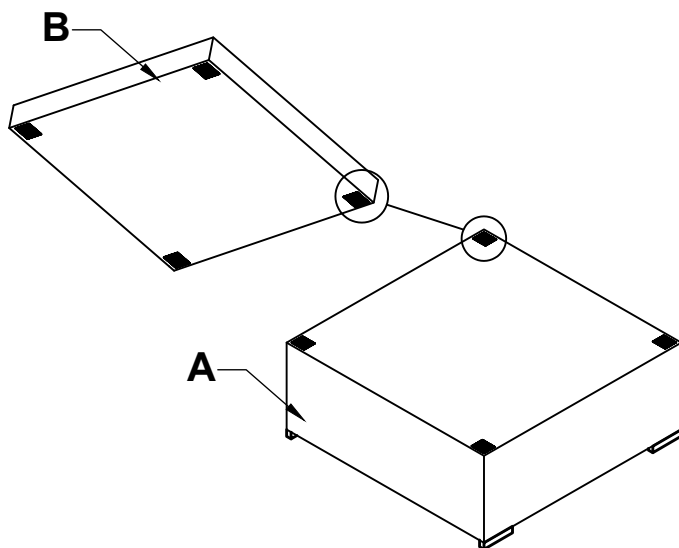

**3**

With the assembly still flipped over, attach the front and side panel frames (D & E) using M6 x 32 socket head cap screws (I) with flat washers (J). Do this in nine places.

**4**

Flip the assembly back then place the seat cushion on it.

Do not tighten screws fully until the item is fully assembled.

SUNCROWN FURNITURE

F002008BR04-K Coffee Table

Item no.	Reference Image	Description	Qty.
A		Coffee Table	1
B		Glass Top	1

Place the glass top (B) on the coffee table (A).

SUNCROWN

FURNITURE

F002008BR04-K Ottoman

Item no.	Reference Image	Description	Qty.
A		Ottoman	1
B		Cushion	1

Flip the assembly back then place the seat cushion on it.