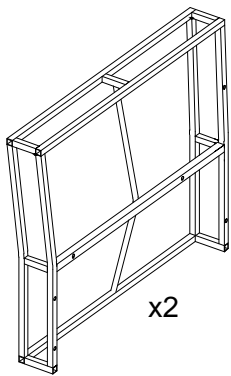

Ottoman Cushion