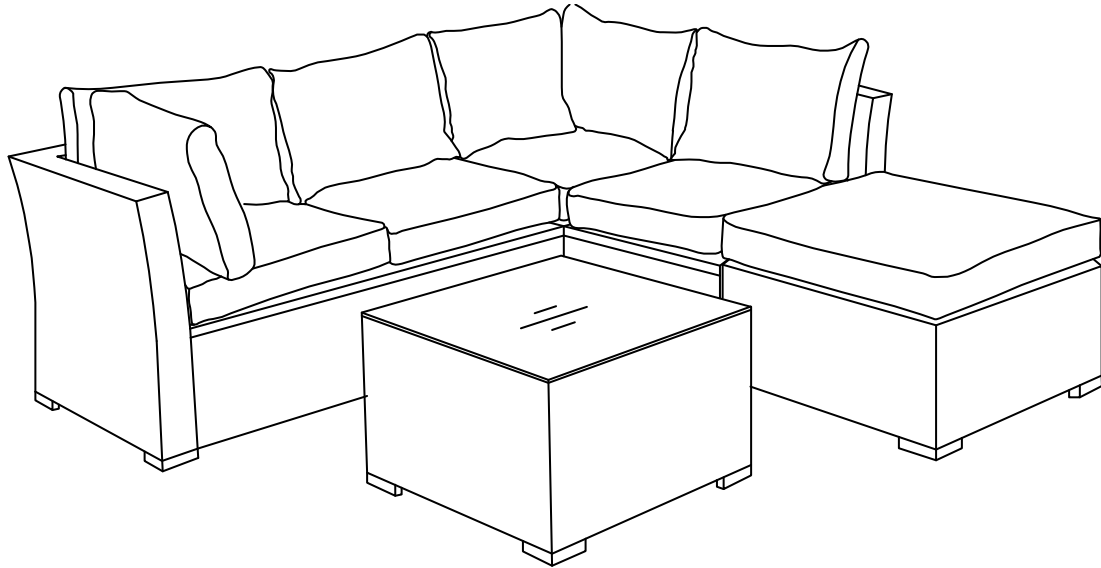

SUNCROWN

FURNITURE

F002008BR04-K

4-Piece Wicker Sectional Sofa Set

Thank you for choosing Suncrown!

Our goal is to provide high quality outdoor furniture with outstanding customer service-all at an affordable price.

1

Attach the right arm rest (A) and the seat back (B) using M6 x 32 socket head cap screws (I) with flat washers (J). Do this in two places.

SUNCROWN

FURNITURE

F002008BR04-K**Lounge****2**

Flip the assembly upside down. Attach the seat base (C) to the assembly using M6 x 35 socket head cap screws (H) with flat washers (J). Do this in four places.