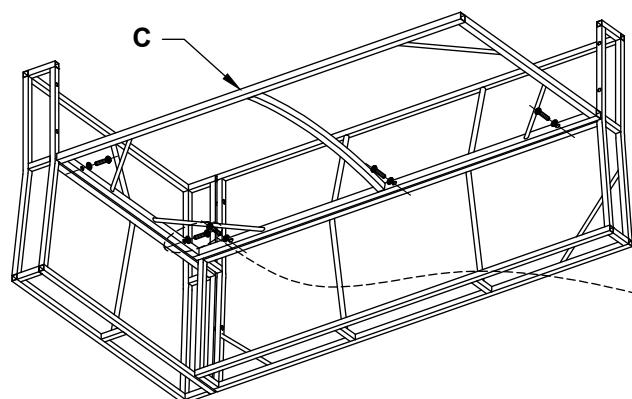

Lounge

Item no.	Reference Image	Description	Qty.
A		Right Arm Rest	1
B		Seat Back	1
C		Seat Base	1
D		Front Panel	1
E		Side Panel	1
H		M6 x 35 Socket Head Cap Screw	5
I		M6 x 32 Socket Head Cap Screw	11
J		Flat Washer	16
K		4-mm Allen Key	1

1

Attach the right arm rest (A) and the seat back (B) using M6 x 32 socket head cap screws (I) with flat washers (J). Do this in two places.

SUNCROWN

FURNITURE

F002008BR04-K**Lounge****2**

Flip the assembly upside down. Attach the seat base (C) to the assembly using M6 x 35 socket head cap screws (H) with flat washers (J). Do this in four places.