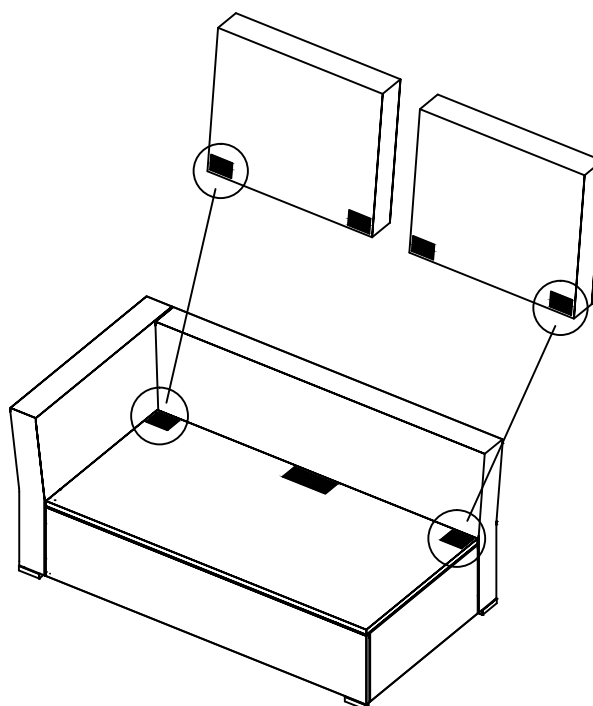

4

Flip the assembly back then place the seat cushion on it.

Do not tighten screws fully until the item is fully assembled.