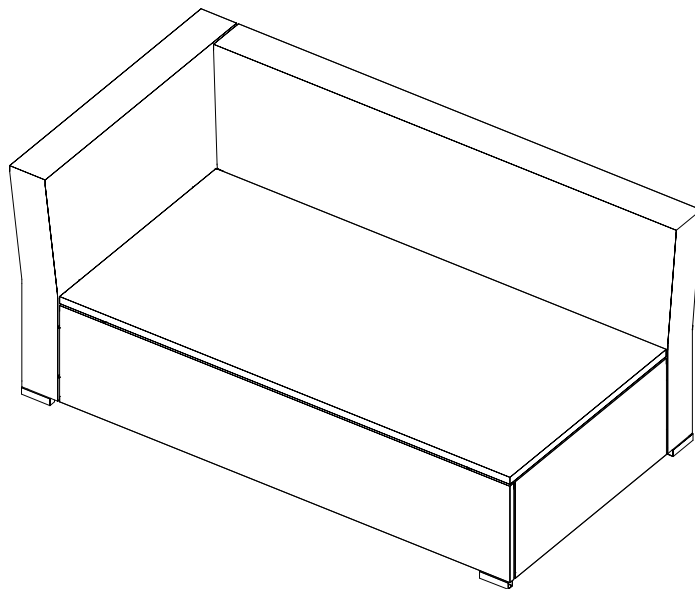

CARTON 2/3

Ottoman

Coffee Table

Lounge Cushion

CARTON 3/3

SUNCROWN

FURNITURE

F002008BR04-K

Lounge

Item no.	Reference Image	Description	Qty.
A		Right Arm Rest	1
B		Seat Back	1
C		Seat Base	1
D		Front Panel	1
E		Side Panel	1
H		M6 x 35 Socket Head Cap Screw	5
I		M6 x 32 Socket Head Cap Screw	11
J		Flat Washer	16
K		4-mm Allen Key	1