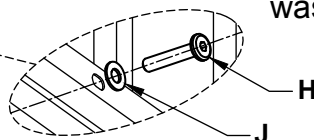

1

Attach the right arm rest (A) and the seat back (B) using M6 x 32 socket head cap screws (I) with flat washers (J). Do this in two places.

SUNCROWN

FURNITURE

F002008BR04-K**Lounge****2**

Flip the assembly upside down. Attach the seat base (C) to the assembly using M6 x 35 socket head cap screws (H) with flat washers (J). Do this in four places.

**3**

With the assembly still flipped over, attach the front and side panel frames (D & E) using M6 x 32 socket head cap screws (I) with flat washers (J). Do this in nine places.

**4**

Flip the assembly back then place the seat cushion on it.