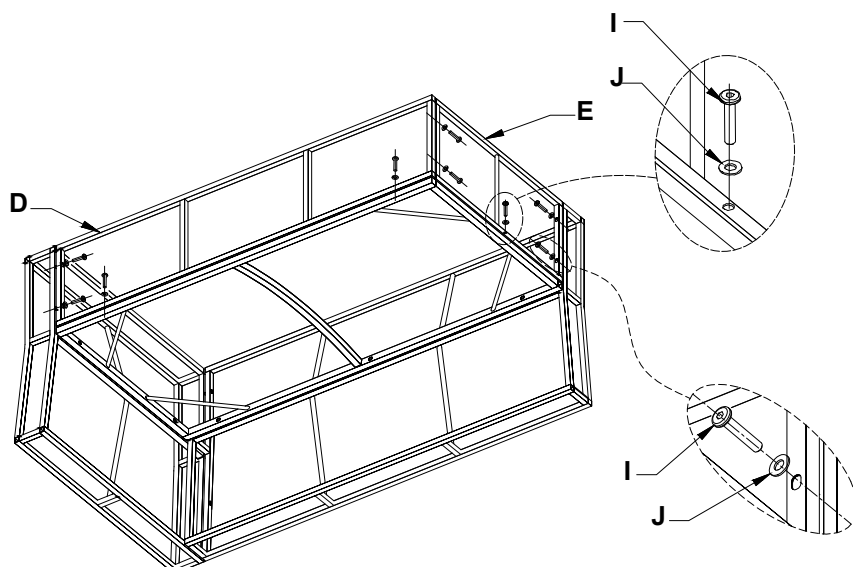

1

Attach the right arm rest (A) and the seat back (B) using M6 x 32 socket head cap screws (I) with flat washers (J). Do this in two places.

SUNCROWN

FURNITURE

F002008BR04-K**Lounge****2**

Flip the assembly upside down. Attach the seat base (C) to the assembly using M6 x 35 socket head cap screws (H) with flat washers (J). Do this in four places.

**3**

With the assembly still flipped over, attach the front and side panel frames (D & E) using M6 x 32 socket head cap screws (I) with flat washers (J). Do this in nine places.

**4**

Flip the assembly back then place the seat cushion on it.