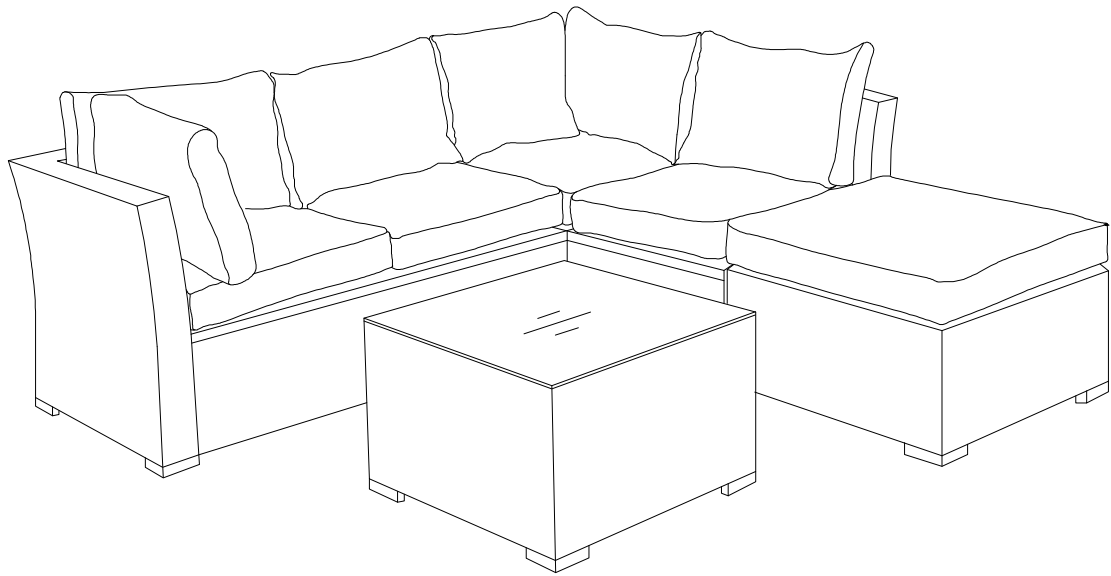

Ottoman Cushion