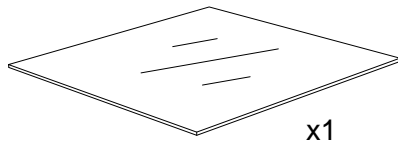

Fabric cover