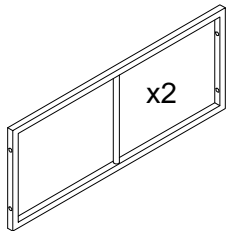

Fabric cover