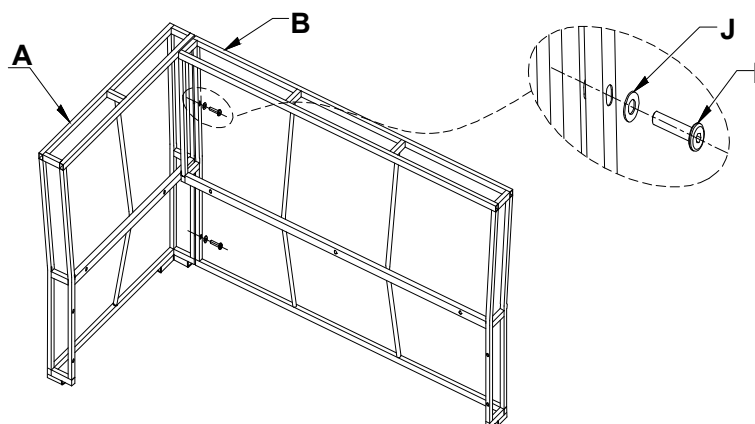

1

Attach the right arm rest (A) and the seat back (B) using M6 x 32 socket head cap screws (I) with flat washers (J). Do this in two places.