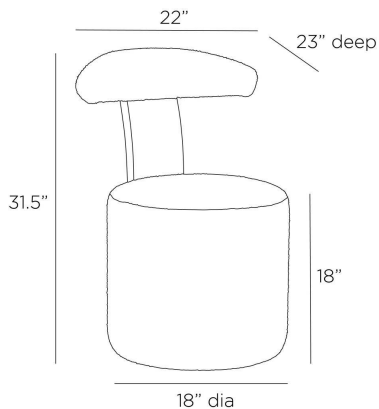

ARTERIOS

GINNI CHAIR

FRI24
H: 31.5 IN, W: 22 IN, D: 23 IN,
Charcoal Bouclé

Inspired by the wide-ranging span of a Longhorn, Ginni's exaggerated wood backrest is set slightly backward for stylish support. Covered in charcoal bouclé with accents of ebony mango wood, this handsome style delivers a dynamic balance of form wherever it is placed. Designed with an appropriate height for a dining room, accent chair, or vanity, the Ginny has casters for easy movement from room to room.

APPEARANCE

Material	Bouclé, Wood
Material Type	Mango
Finish	Charcoal, Ebony
Top Coat/Sealant	No

DIMENSIONS

Foot Print	Dia: 18.00 IN
Seat	H: 18 IN, Dia: 18.00 IN

SHIPPING

Product Weight	34.3 lbs
Gross Weight 1	49 lbs
Shipping Box 1	H: 34 IN, L: 22.5 IN, W: 22.5 IN

ADDITIONAL INFO

Swatch Number	X78SW
Fabric Content	80% Polyester, 10% Acrylic, 10% Cotton
Fabric Cleaning Code	S - dry clean only
Leg Or Foot Application	Caster Wheels (5)

CONTRACT

Contract Suitable	Yes
-------------------	-----