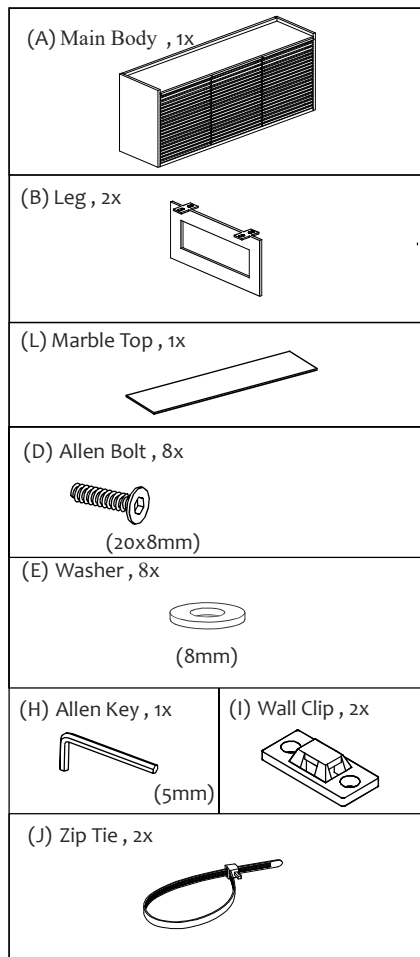

ASSEMBLY INSTRUCTIONS.

PALOMA 6 DRAWER DRESSER

THANK YOU FOR YOUR PURCHASE!

PARTS AND HARDWARE.

NOTES.

Thank you for purchasing this quality product! Be sure to check all packing material carefully for small part that may have come loose inside the carton during shipping.

CAUTION: The item is heavy, assembly should be performed by two people.

STEP 1.

STEP 2.

STEP 3.

STEP 4.