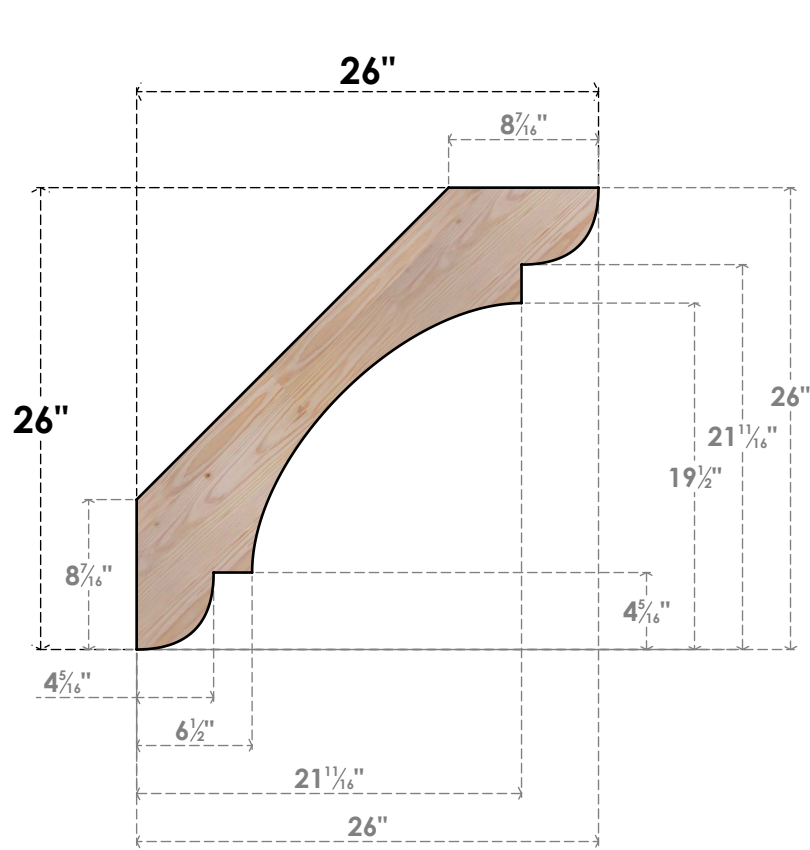

# BRC06X26X26OLY00SDF

5 1/2"W X 26"D X 26"H OLYMPIC SMOOTH BRACE, DOUGLAS FIR

**SIDE**

**FRONT**

EKENA MILLWORK  
 2300 WEST MAIN ST.  
 CLARKSVILLE, TX 75426  
 TOLL FREE: 866-607-0453  
 WWW.EKENAMILLWORK.COM

**NOTES**

1. INSTALLATION TO BE COMPLETED IN ACCORDANCE WITH MANUFACTURER'S SPECIFICATIONS.
2. DRAWING MAY NOT BE TO SCALE
3. THIS DRAWING IS INTENDED FOR DESIGN AND PLANNING PURPOSES ONLY.
4. ALL INFORMATION CONTAINED HEREIN WAS CURRENT AT THE TIME OF DEVELOPMENT BUT MUST BE REVIEWED AND APPROVED BY THE PRODUCT MANUFACTURER TO BE CONSIDERED ACCURATE.
5. PRODUCTS ARE NOT KILN DRIED. THIS ITEM IS UNIQUE AND WILL CONTAIN THE NATURAL VARIATIONS THAT THE WOOD SPECIES OFFERS. THIS MAY RESULT IN VARIATIONS UP TO 1/4"